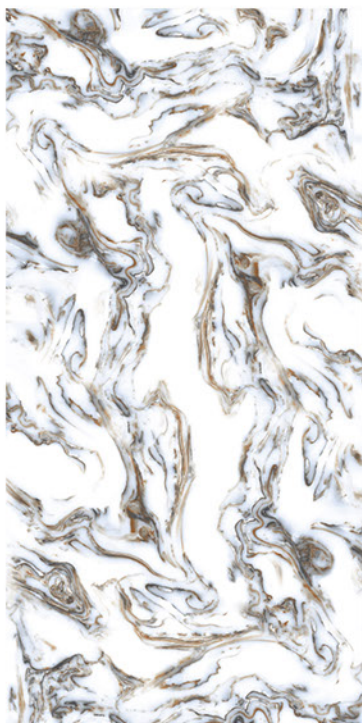

 HIGH STRENGTH

 ECO FRIENDLY

 RANDOM DESIGN

 LOW MAINTENANCE

**Ice
fusion**

**600x
1200mm**

Lemzon®
MAGNIFICAT SURFACE

Lemzon[®]
MAGNIFICAT SURFACE