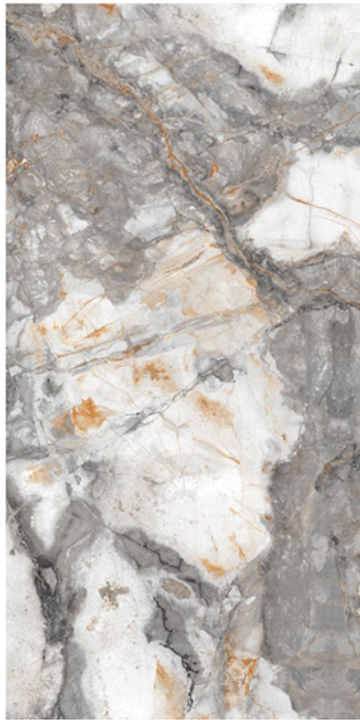

 ECO FRIENDLY

 RANDOM DESIGN

 LOW MAINTENANCE

breccia
grey

**invisible
grey**

**600x
1200mm**

Lemzon®
MAGNIFICAT SURFACE

Lemzon[®]
MAGNIFICAT SURFACE