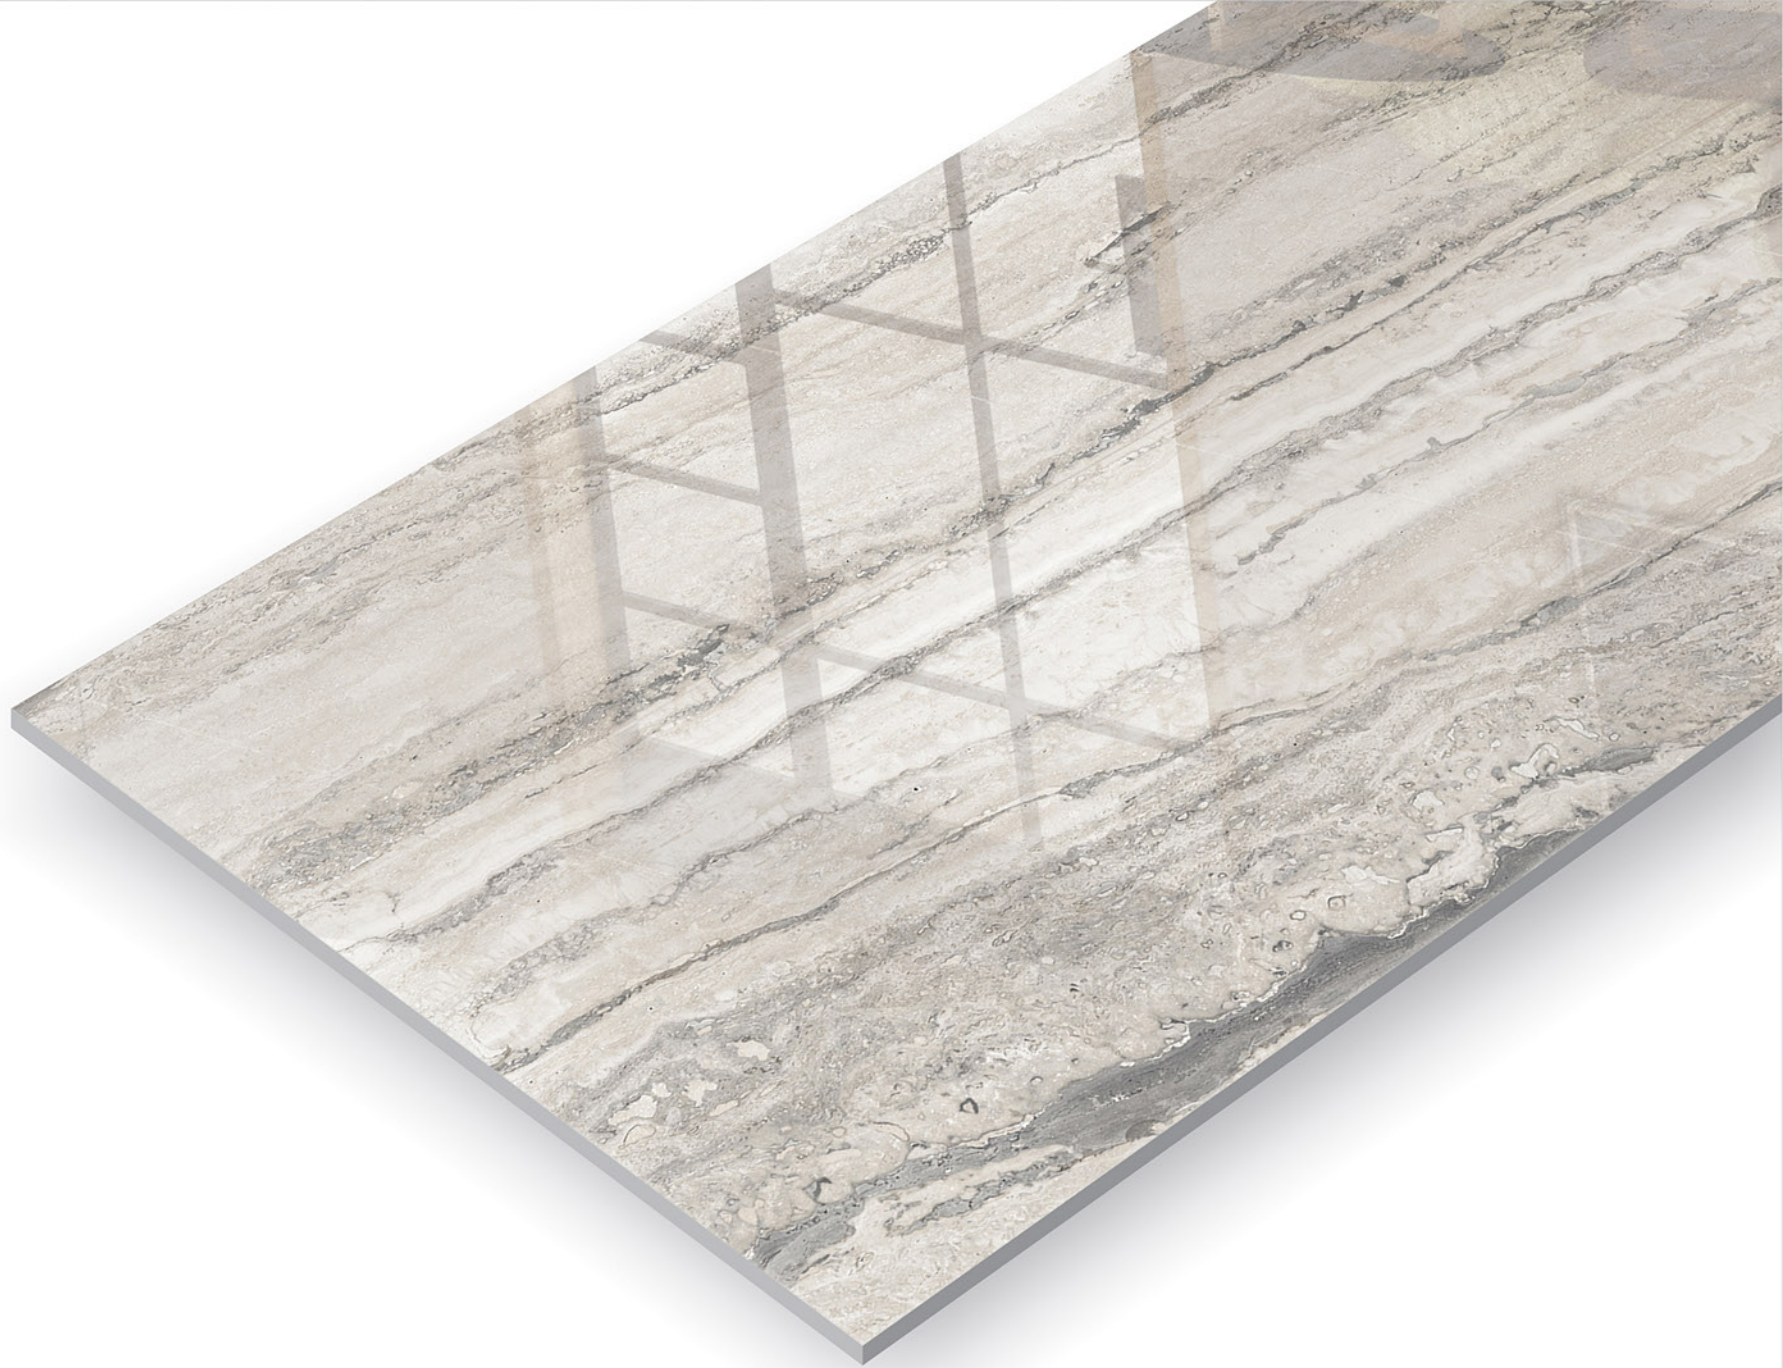

**travertino
pearl**

**600x
1200mm**

Lemzon®
MAGNIFICAT SURFACE