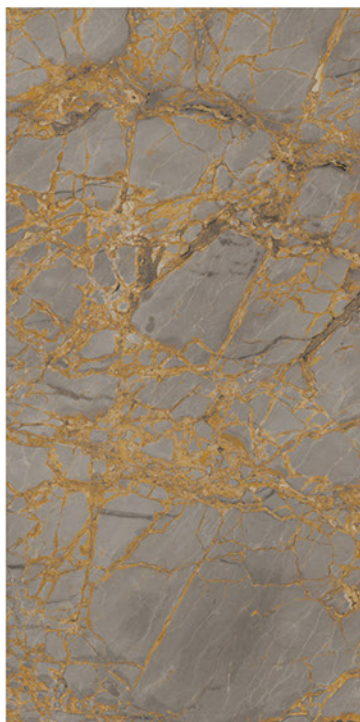

**600x
1200mm**

Lemzon®
MAGNIFICAT SURFACE

Lemzon[®]
MAGNIFICAT SURFACE

**hakate
dragon**

**600x
1200mm**

 Finish: **GLOSSY**

 HIGH STRENGTH

 ECO FRIENDLY