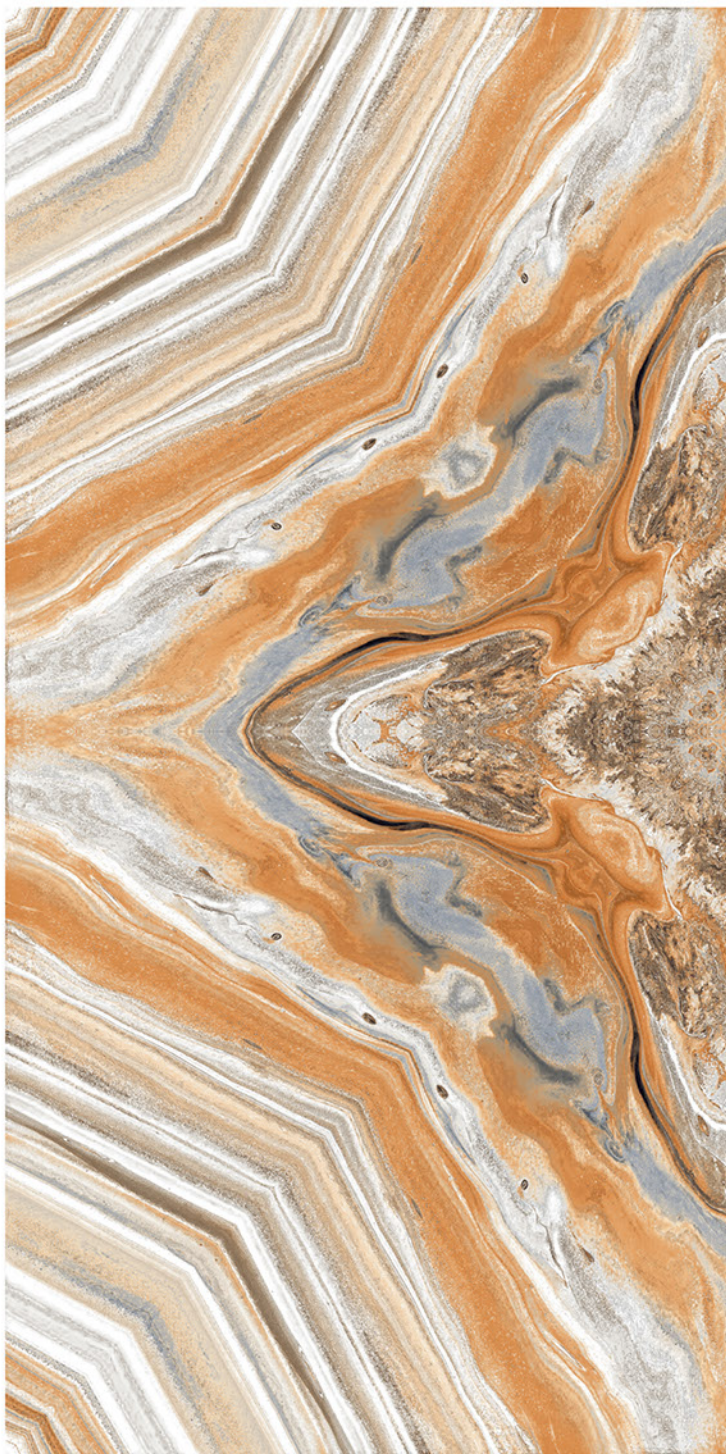

 HIGH STRENGTH

 ECO FRIENDLY

 RANDOM DESIGN

 LOW MAINTENANCE

**matrix
brown**

**600x
1200mm**

Lemzon®
MAGNIFICAT SURFACE

Lemzon[®]
MAGNIFICAT SURFACE