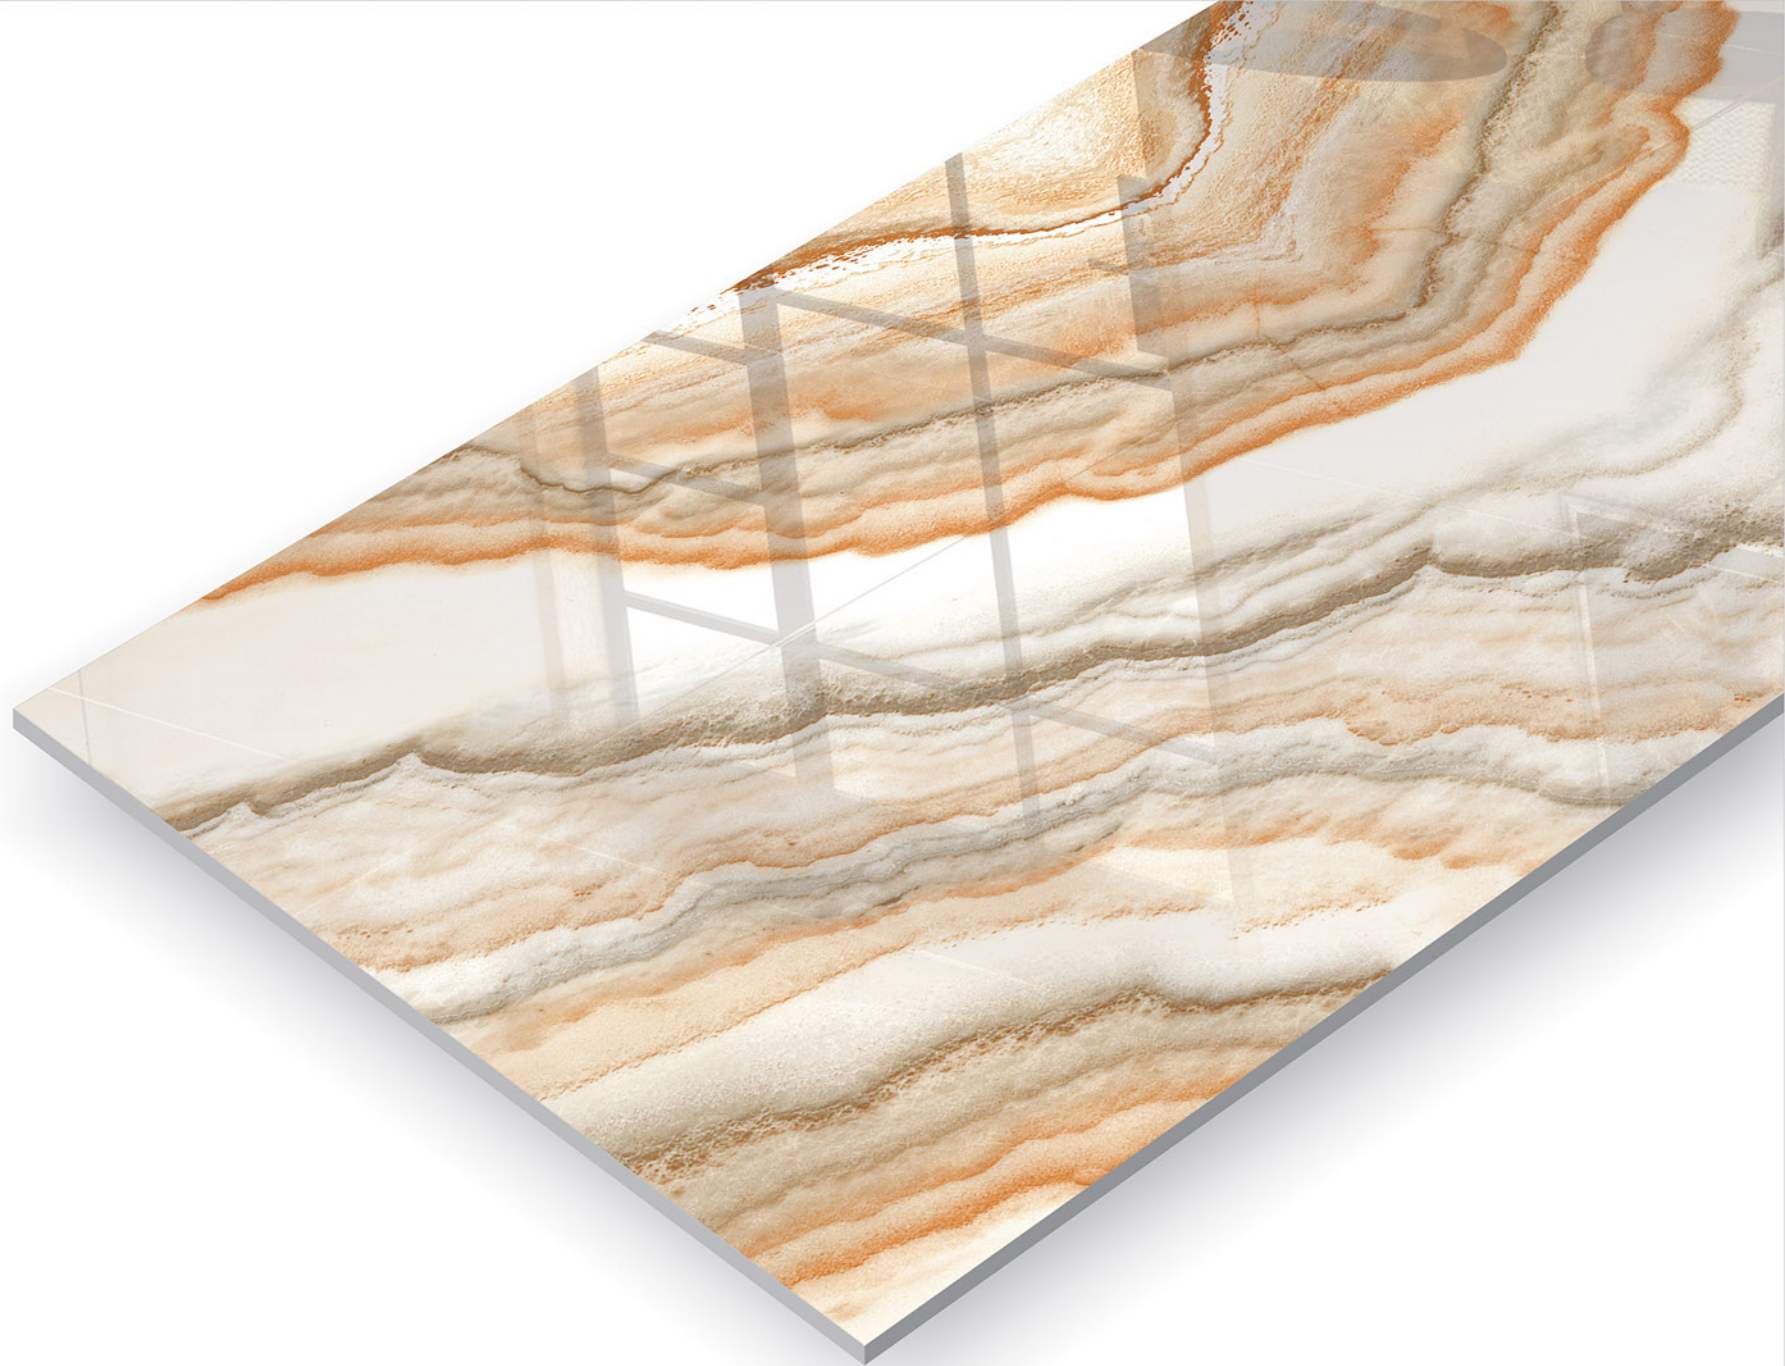

**rogg
bronze**

**600x
1200mm**

 Finish: **GLOSSY**

**aron
brown**

**600x
1200mm**

Lemzon®
MAGNIFICAT SURFACE

Lemzon[®]
MAGNIFICAT SURFACE

**aron
brown**