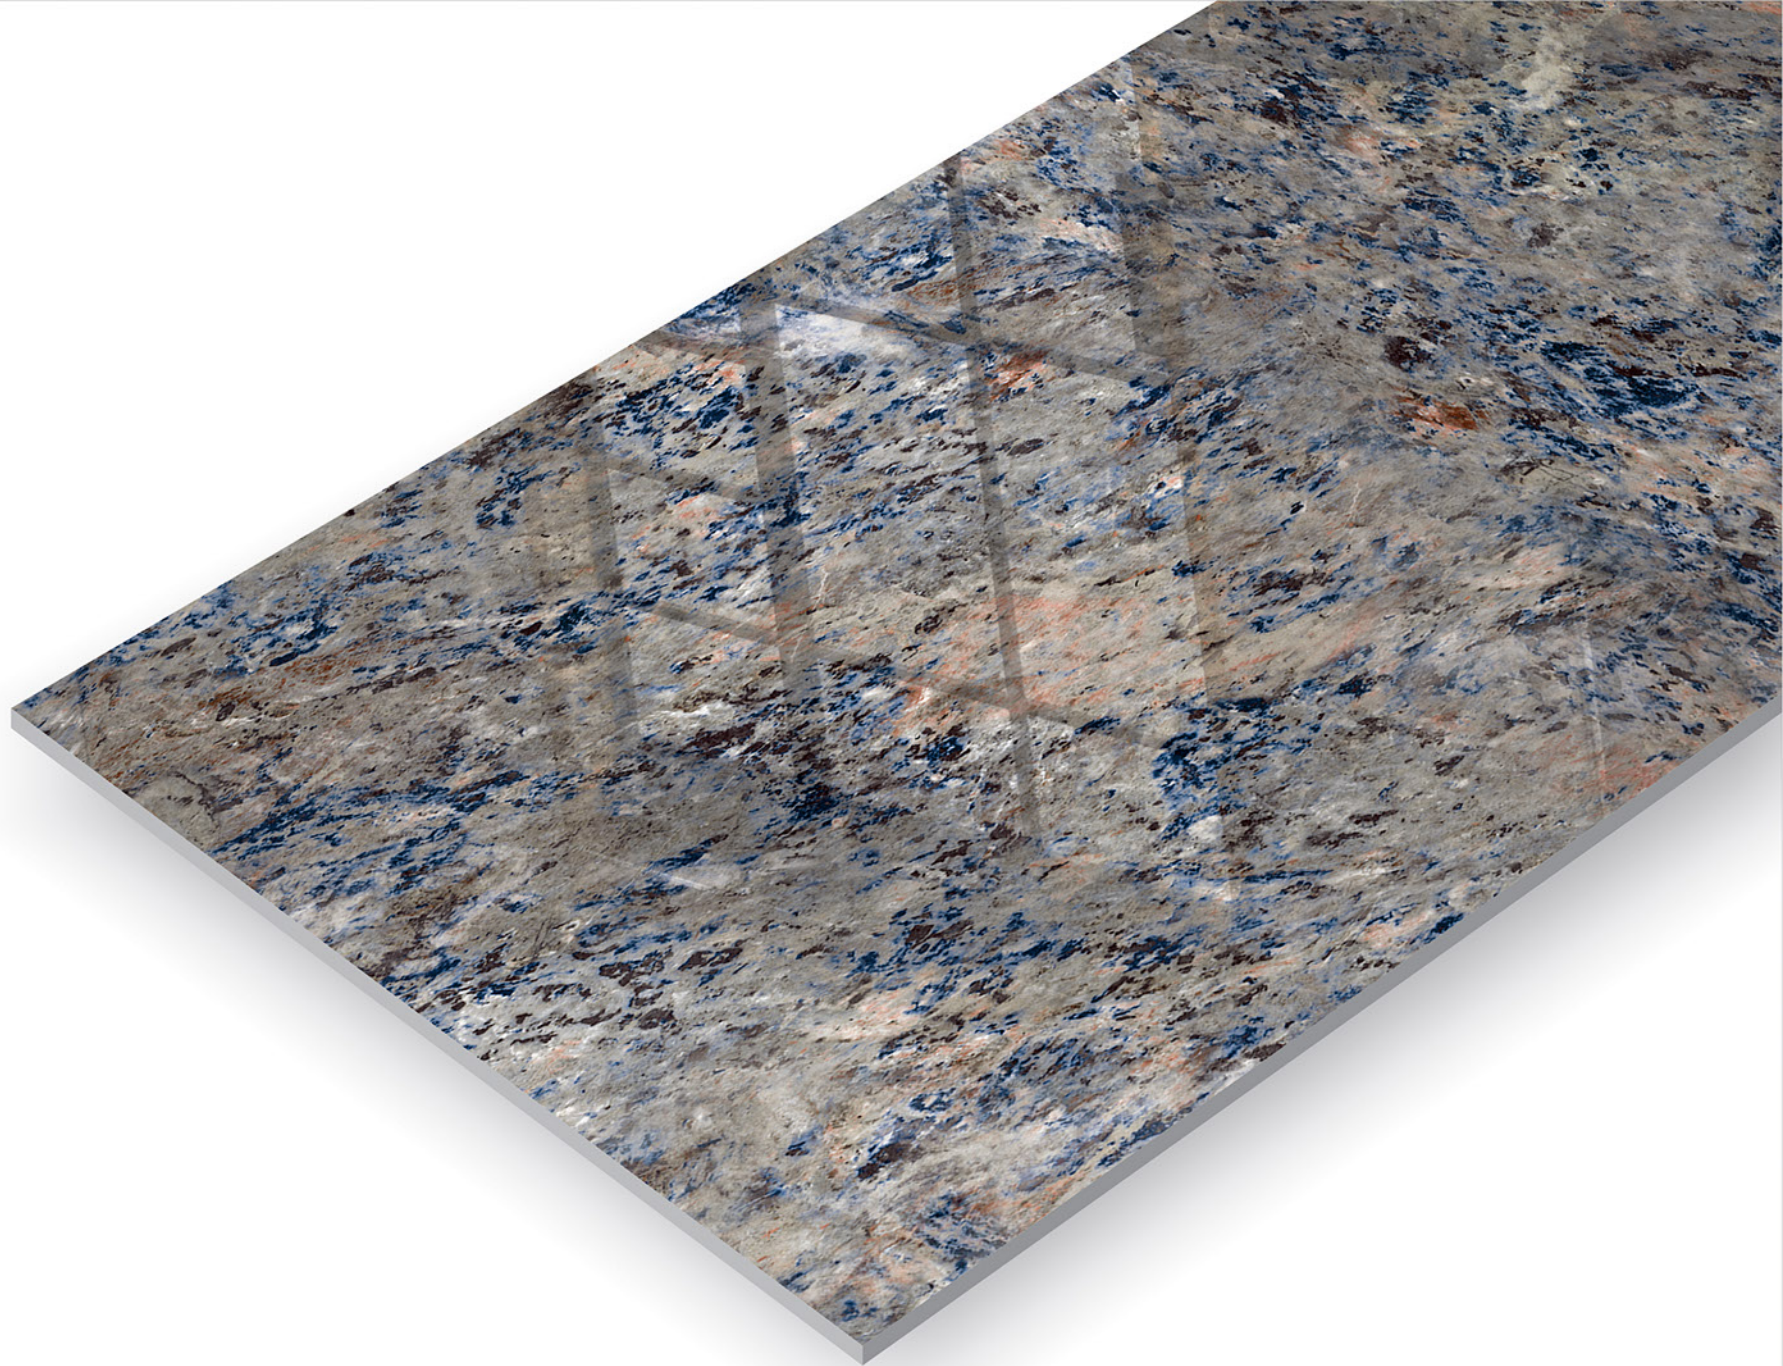

 ECO FRIENDLY

 RANDOM DESIGN

 LOW MAINTENANCE

**lilac
white**

azul
bahia

600x
1200mm

Lemzon[®]
MAGNIFICAT SURFACE

Lemzon[®]
MAGNIFICAT SURFACE