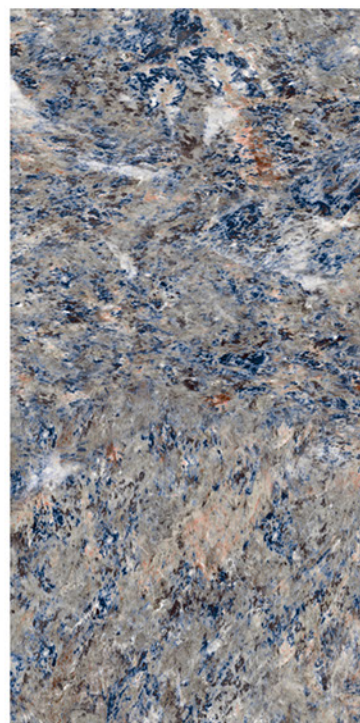

 ECO FRIENDLY

 RANDOM DESIGN

 LOW MAINTENANCE

**lilac
white**

azul
bahia

600x
1200mm

Lemzon[®]
MAGNIFICAT SURFACE

Lemzon[®]
MAGNIFICAT SURFACE