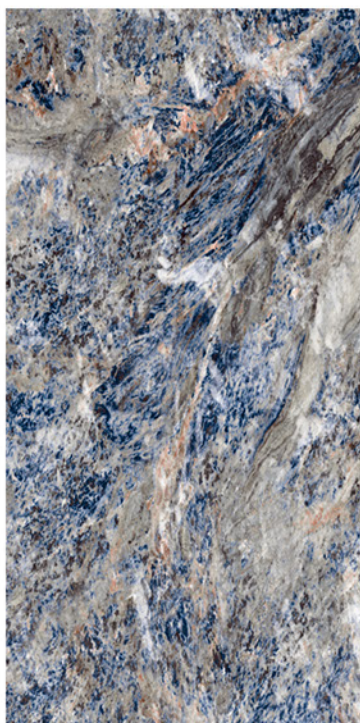

 ECO FRIENDLY

 RANDOM DESIGN

 LOW MAINTENANCE

**lilac
white**

azul
bahia

600x
1200mm

Lemzon[®]
MAGNIFICAT SURFACE

Lemzon[®]
MAGNIFICAT SURFACE