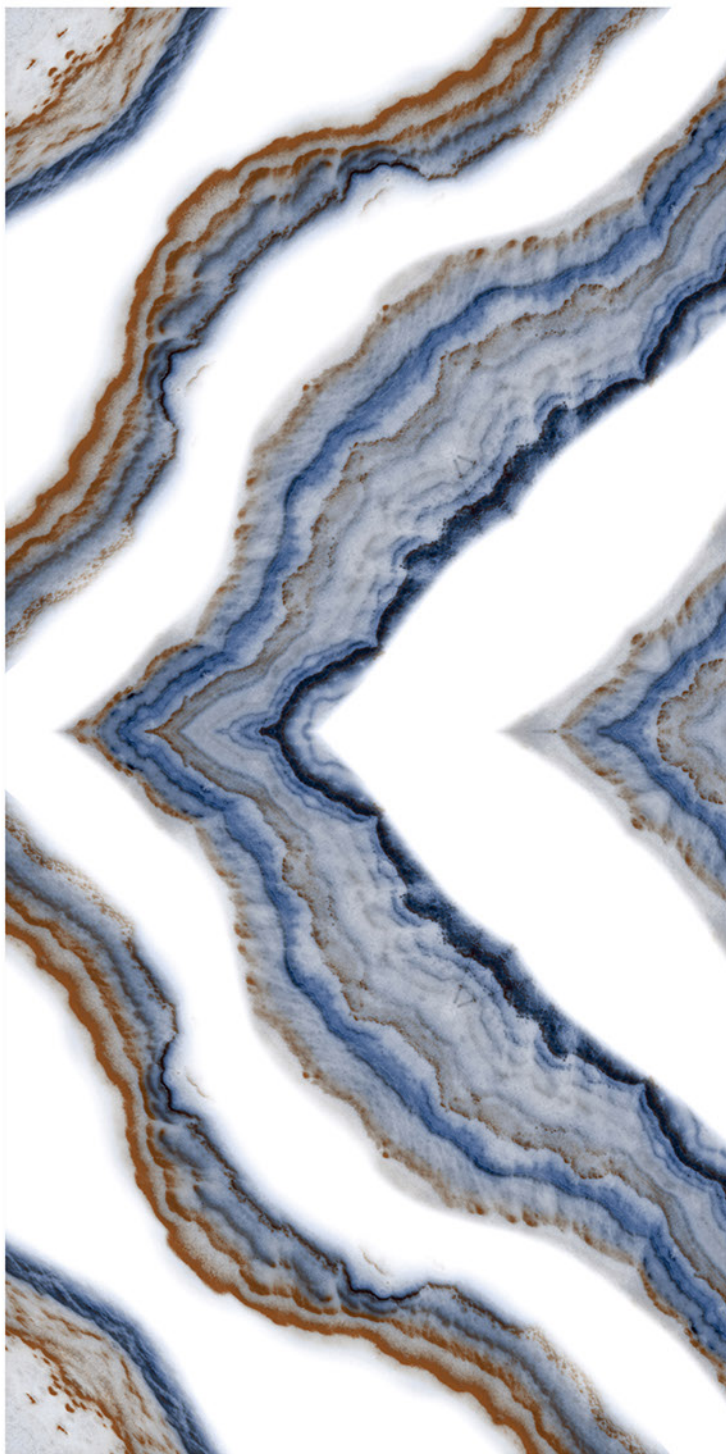

Lemzon®
MAGNIFICAT SURFACE

**marvel
blue**

**600x
1200mm**

Finish: **GLOSSY**

HIGH STRENGTH

ECO FRIENDLY

RANDOM DESIGN

LOW MAINTENANCE