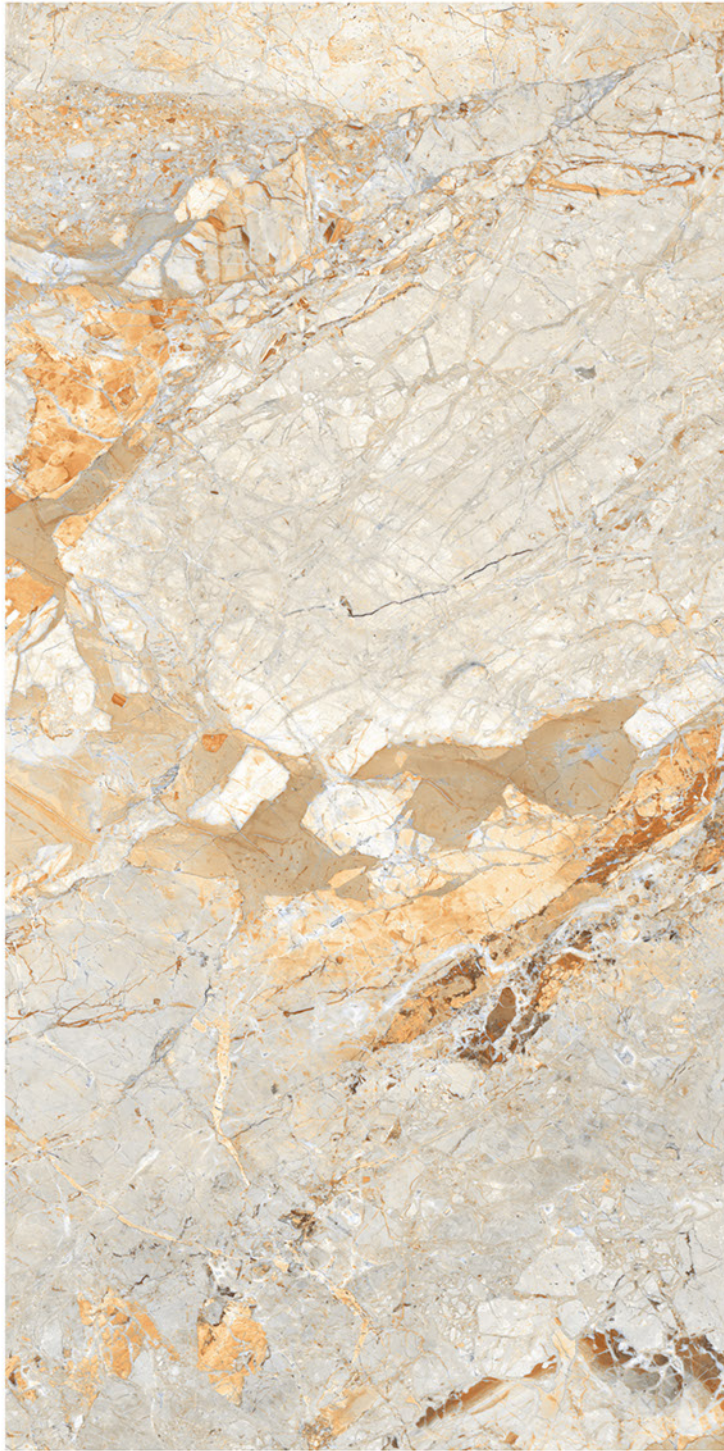

 Finish: **GLOSSY**

 HIGH STRENGTH

 ECO FRIENDLY

 RANDOM DESIGN

 LOW MAINTENANCE

**aesthetic
brown**

**600x
1200mm**

Lemzon®
MAGNIFICAT SURFACE