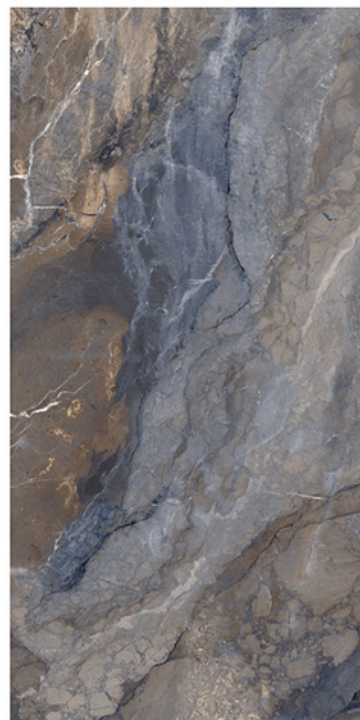

**600x
1200mm**

Lemzon®
MAGNIFICAT SURFACE

Lemzon[®]
MAGNIFICAT SURFACE

**illusion
blue**

**600x
1200mm**

 Finish: **GLOSSY**

 HIGH STRENGTH

 ECO FRIENDLY