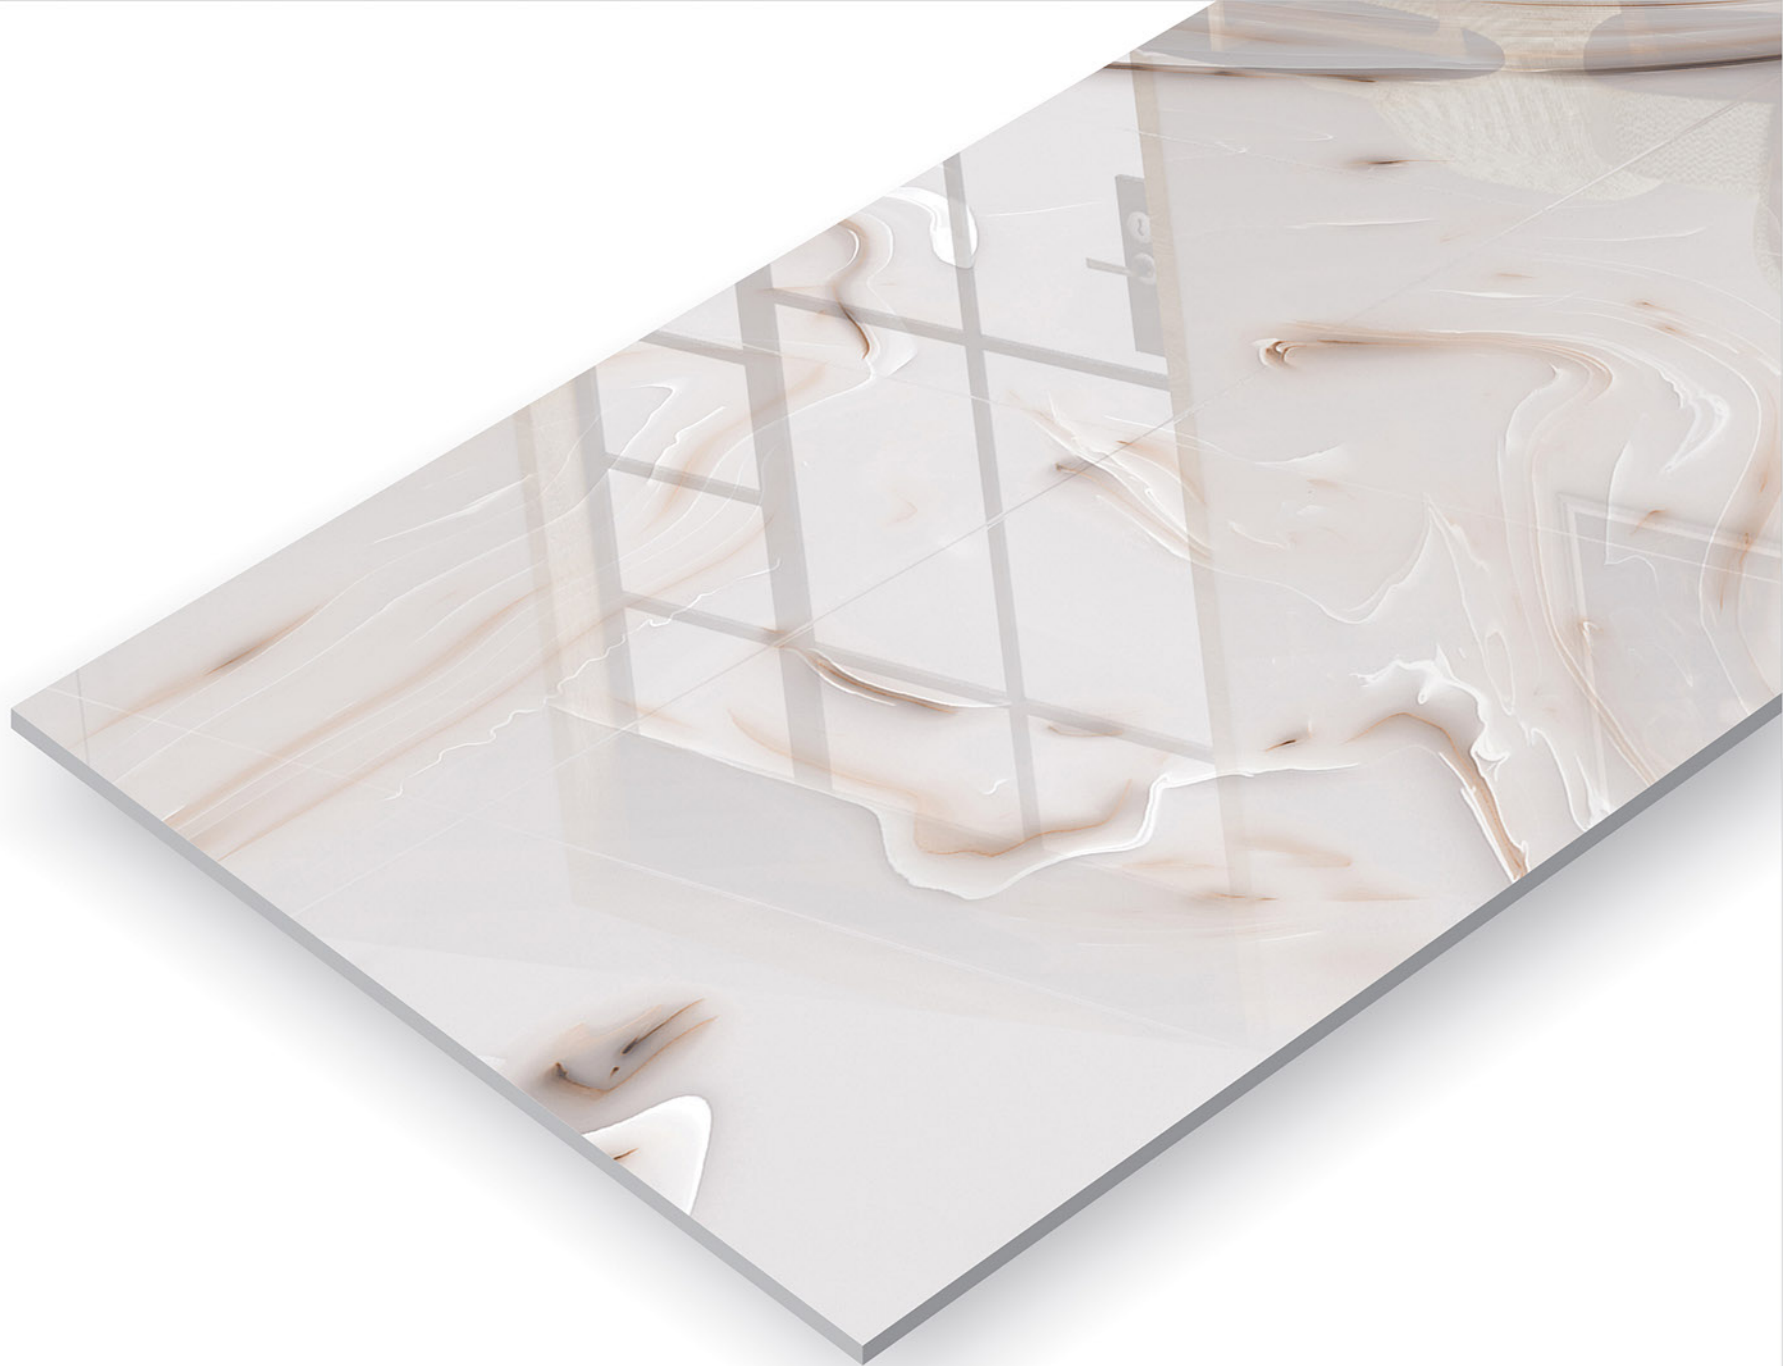

oreal
pearl

600x
1200mm

Lemzon®
MAGNIFICAT SURFACE