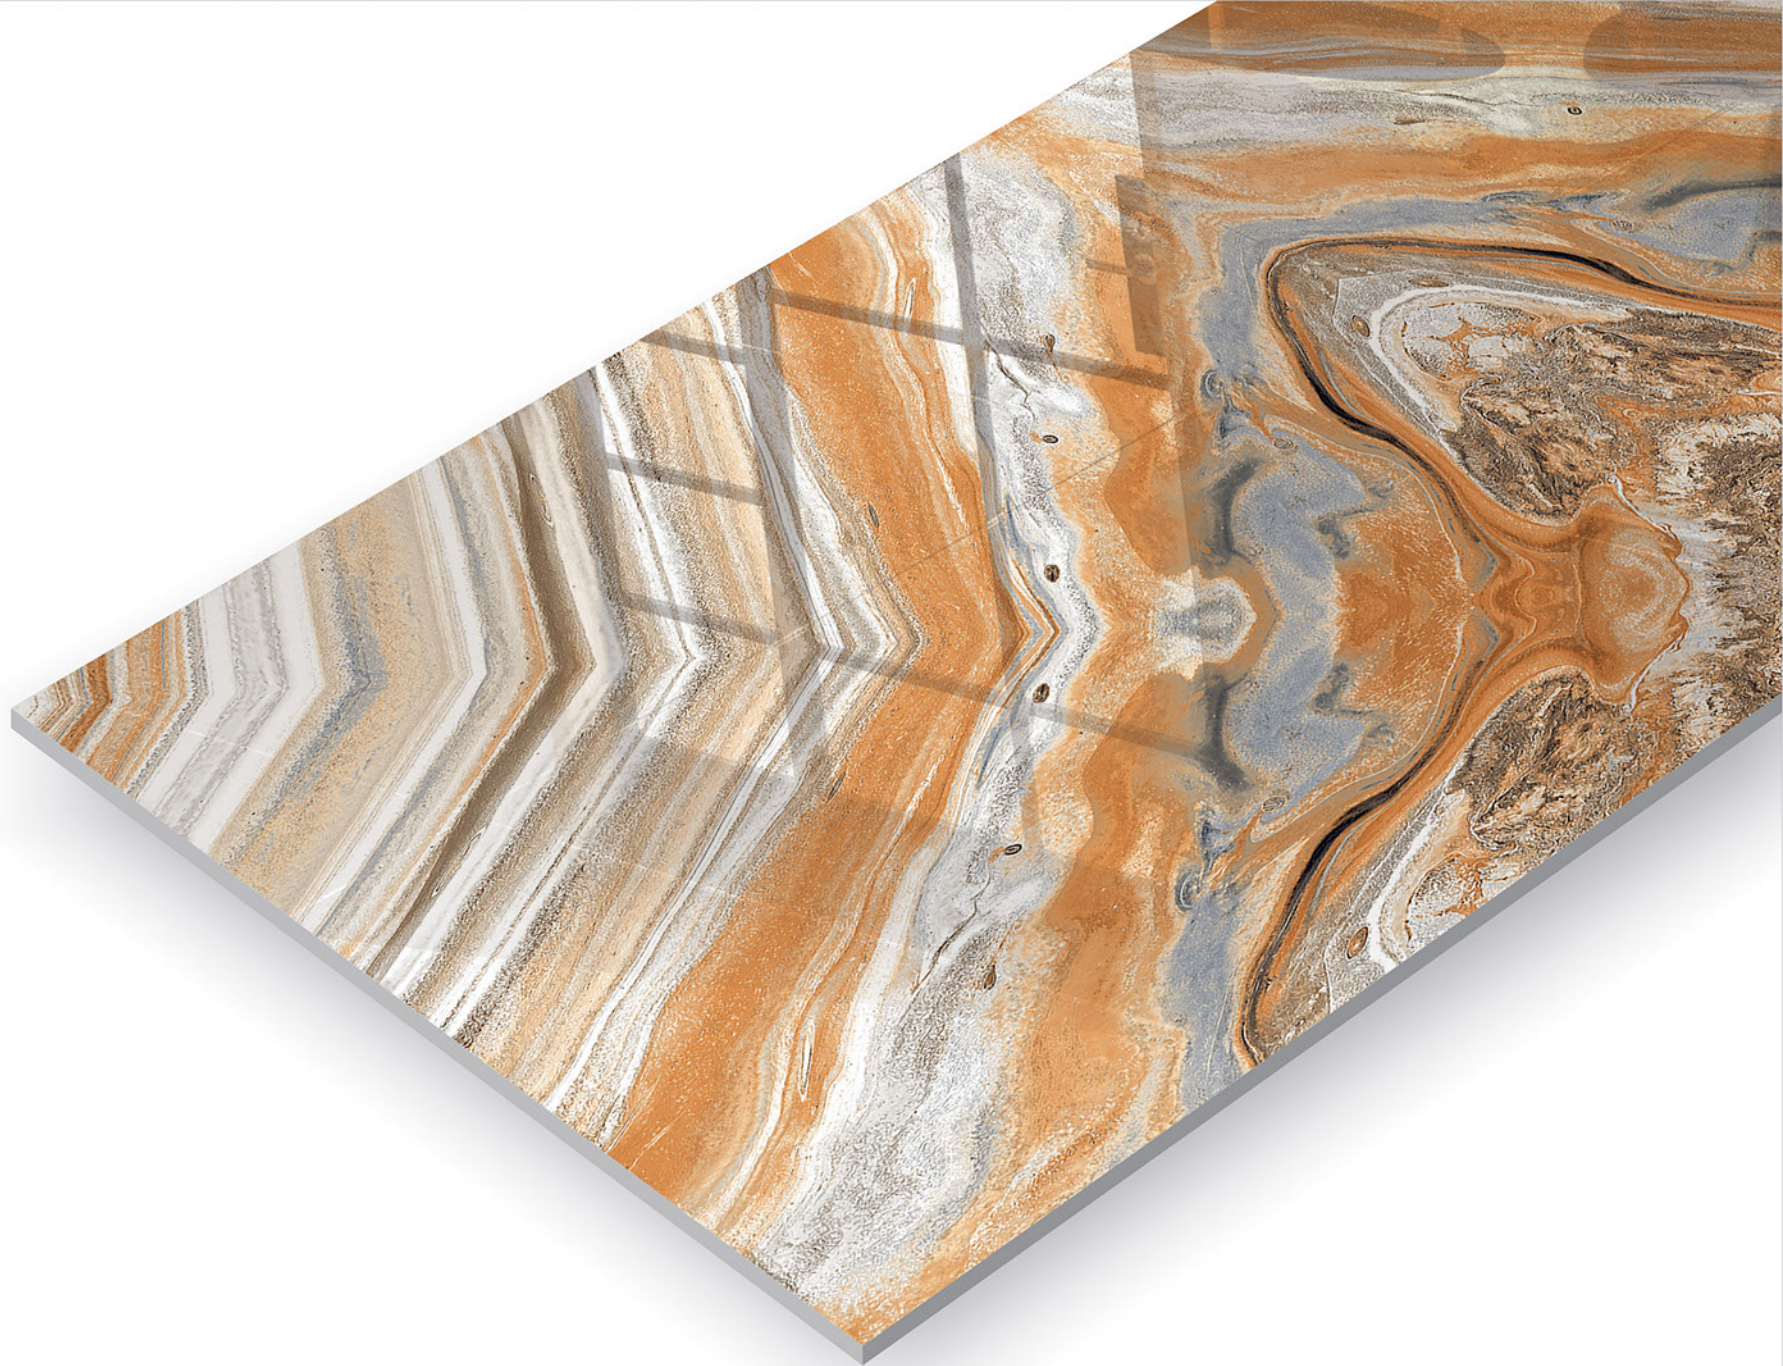

**matrix
brown**

**600x
1200mm**

Lemzon®
MAGNIFICAT SURFACE