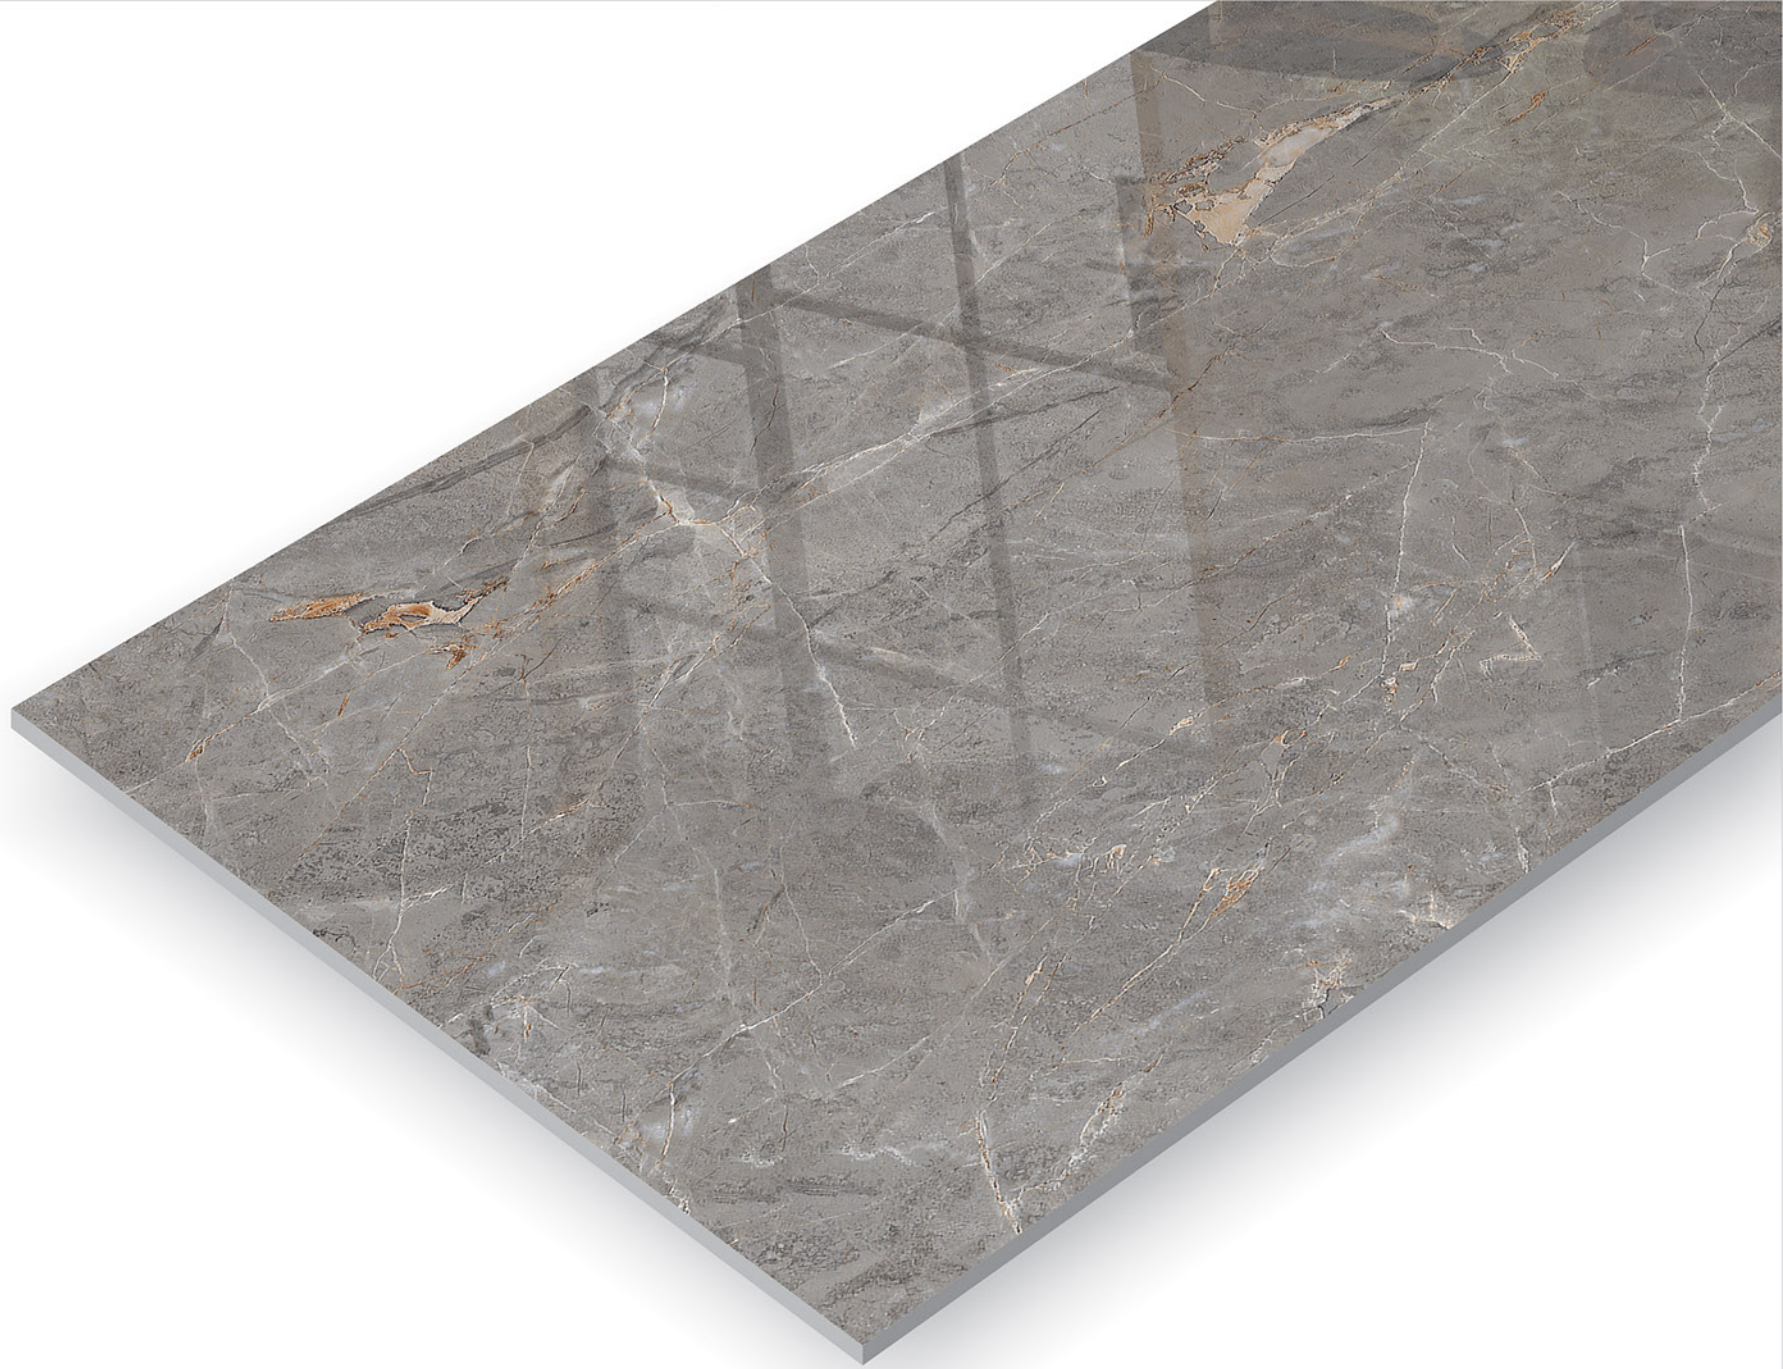

**grano
grey**

**600x
1200mm**