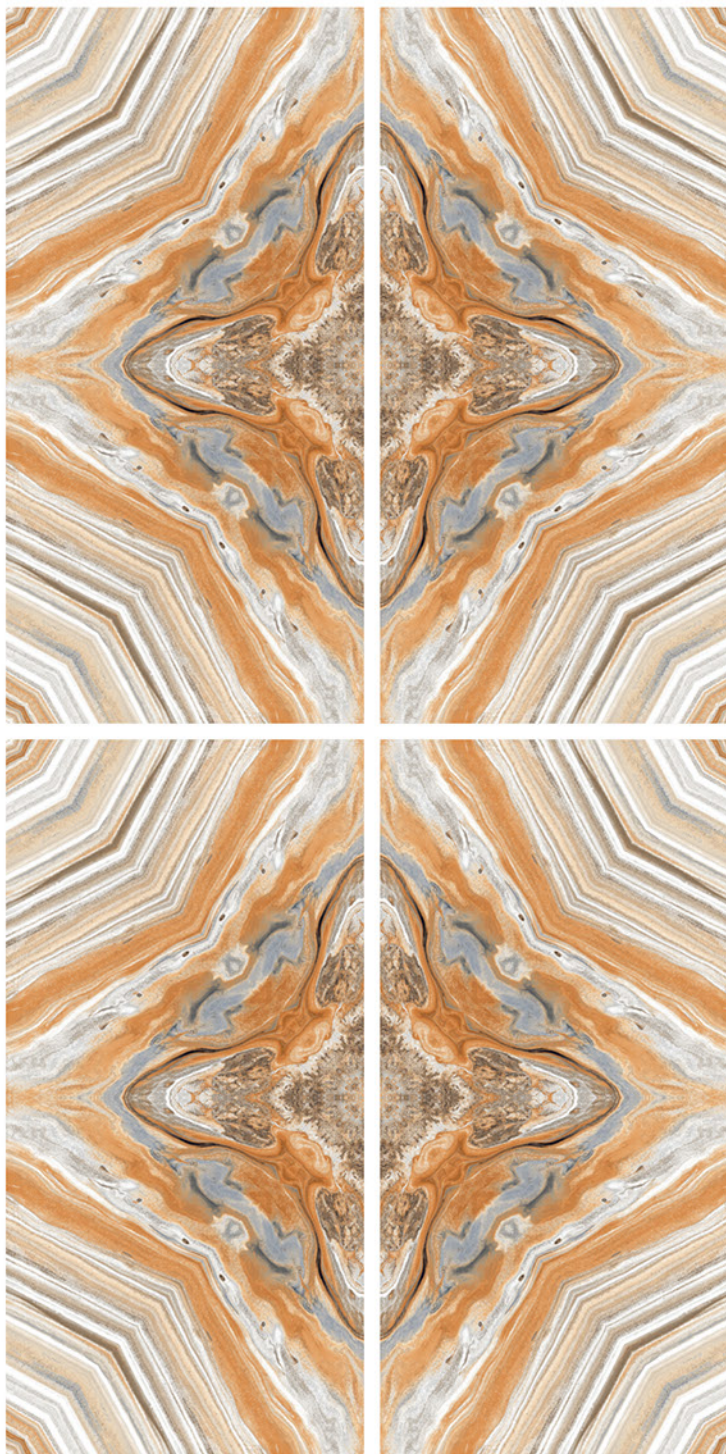

 HIGH STRENGTH

 ECO FRIENDLY

 RANDOM DESIGN

 LOW MAINTENANCE

**matrix
brown**

**600x
1200mm**

Lemzon®
MAGNIFICAT SURFACE

Lemzon[®]
MAGNIFICAT SURFACE