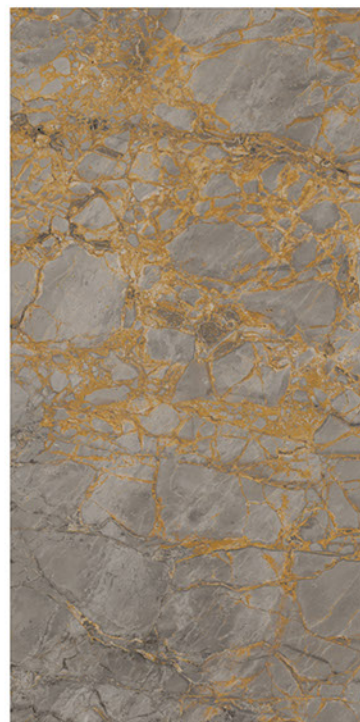

**600x
1200mm**

Lemzon®
MAGNIFICAT SURFACE

Lemzon[®]
MAGNIFICAT SURFACE

**hakate
dragon**

**600x
1200mm**

 Finish: **GLOSSY**

 HIGH STRENGTH

 ECO FRIENDLY