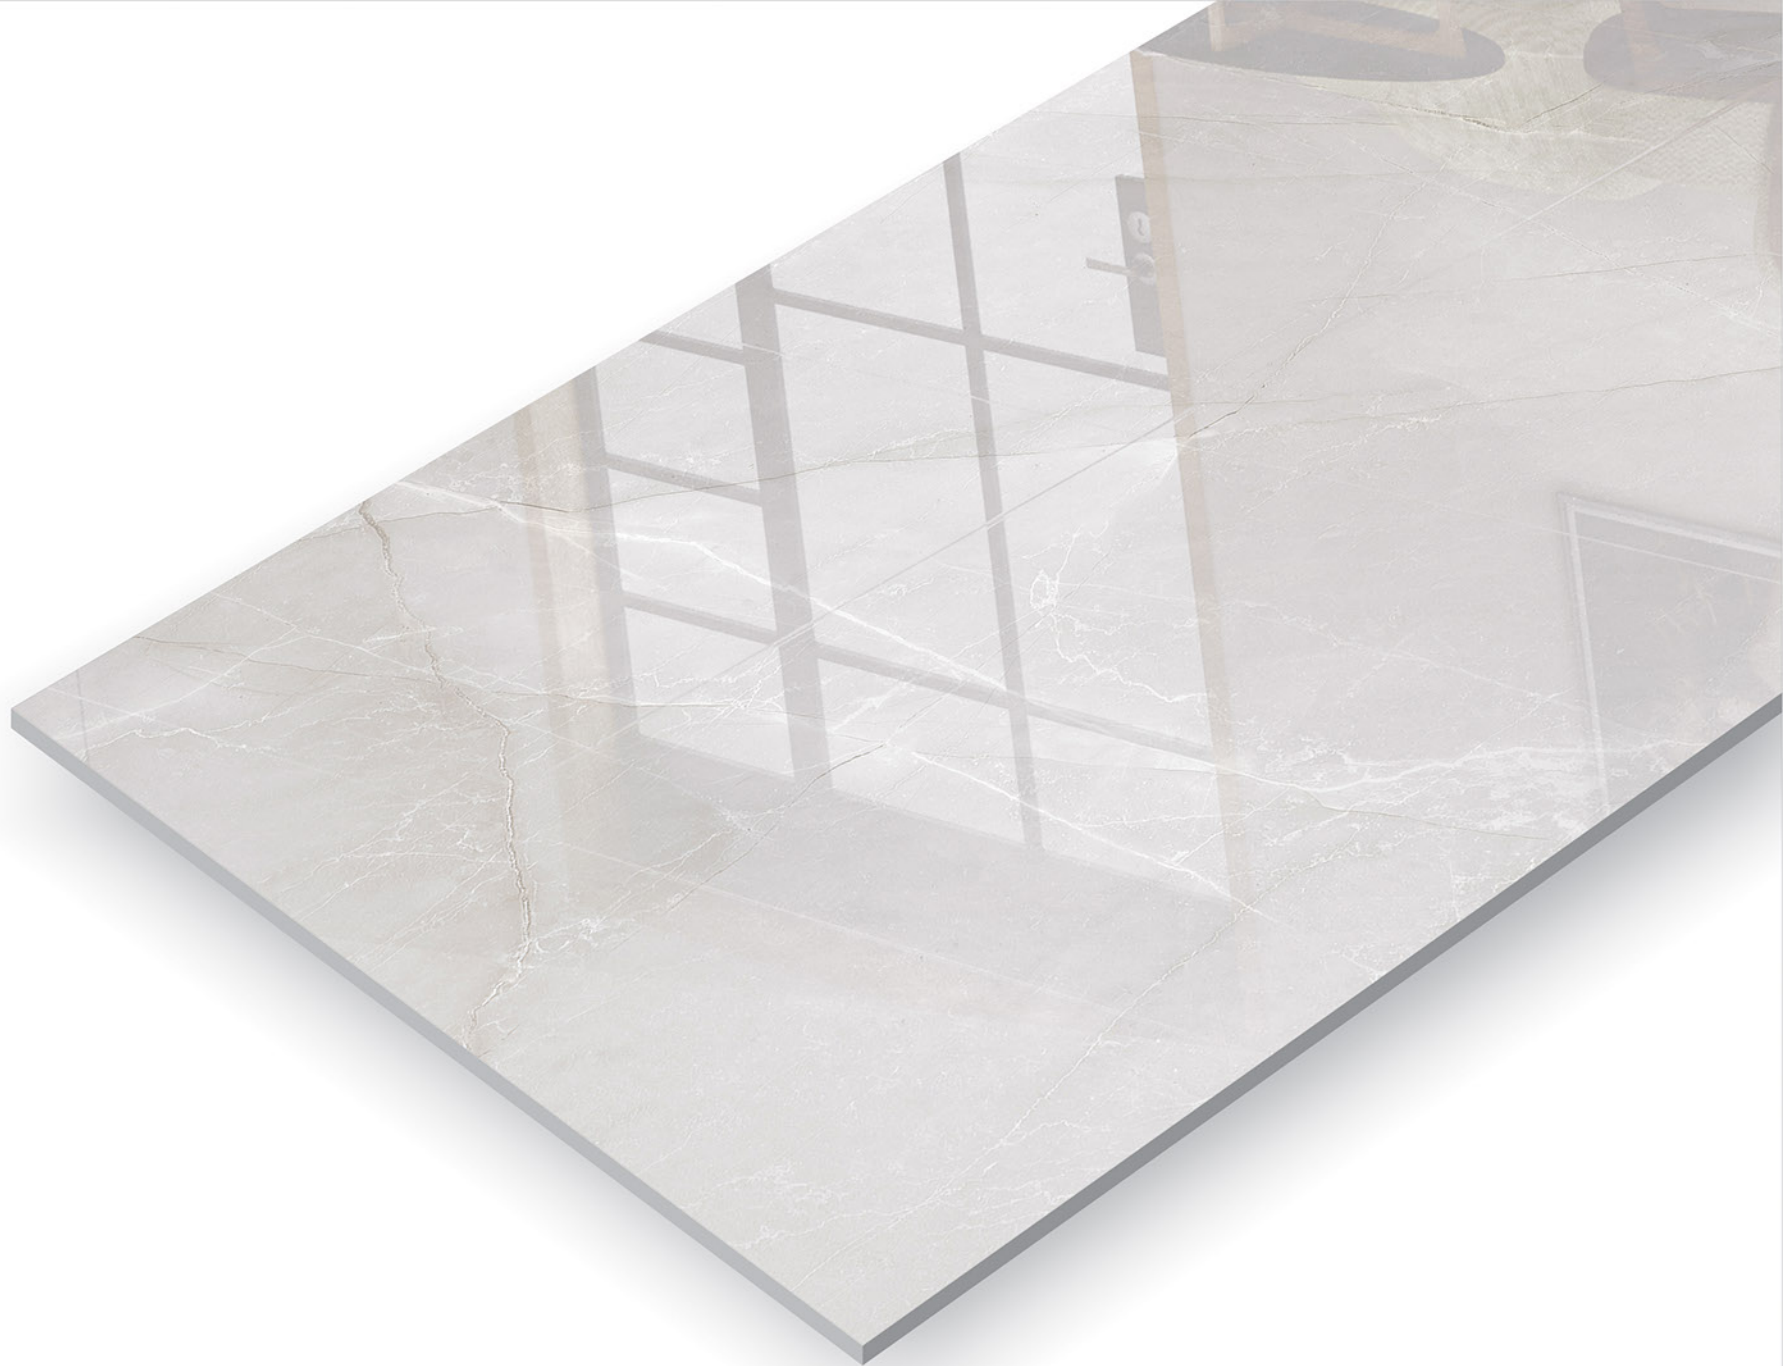

 Finish: **GLOSSY**

 HIGH STRENGTH

 ECO FRIENDLY

 RANDOM DESIGN

 LOW MAINTENANCE

**pulpis
white**

**600x
1200mm**

Lemzon[®]
MAGNIFICAT SURFACE