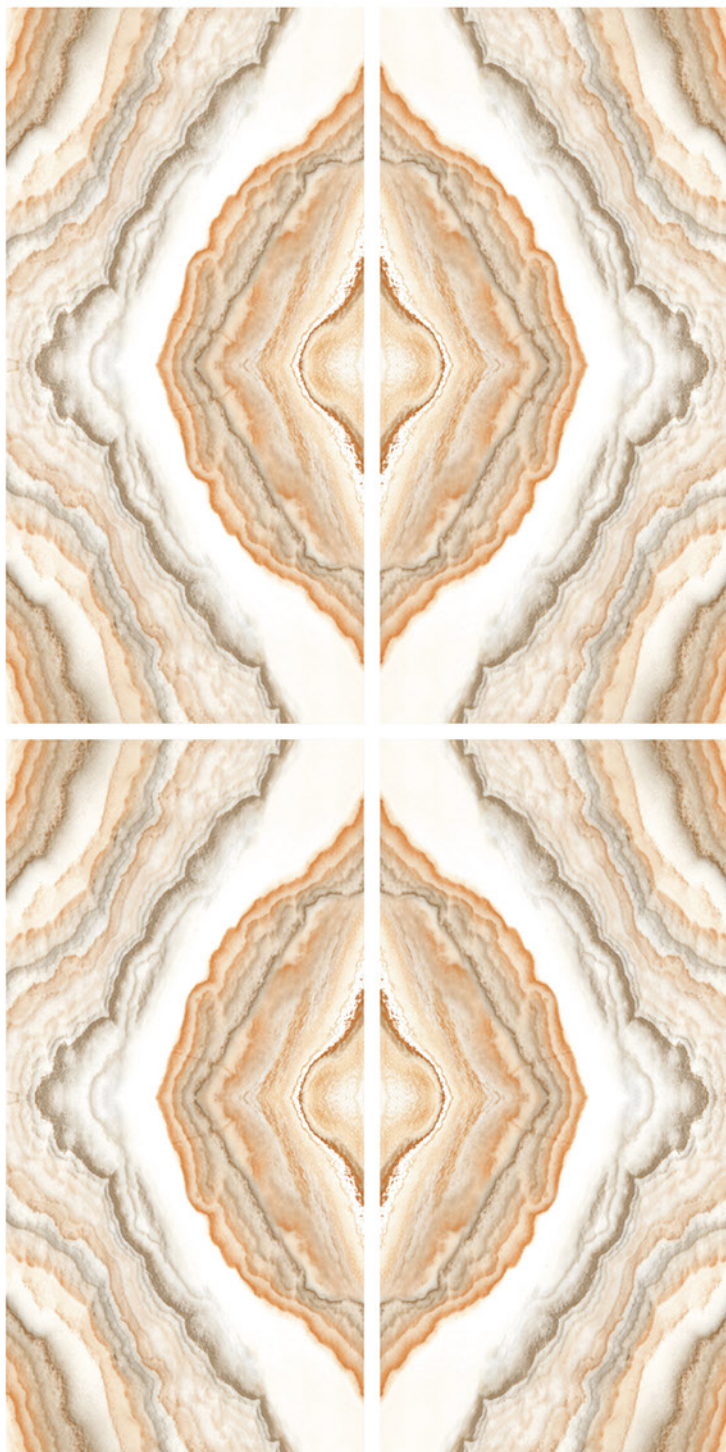

Lemzon[®]
MAGNIFICAT SURFACE

**marita
statuario**

**600x
1200mm**

 Finish: **GLOSSY**

**rogg
bronze**

**600x
1200mm**

Lemzon®
MAGNIFICAT SURFACE

Lemzon[®]
MAGNIFICAT SURFACE

**rogg
bronze**

**600x
1200mm**

 Finish: **GLOSSY**

**aron
brown**

**600x
1200mm**

Lemzon®
MAGNIFICAT SURFACE

Lemzon[®]
MAGNIFICAT SURFACE

**aron
brown**