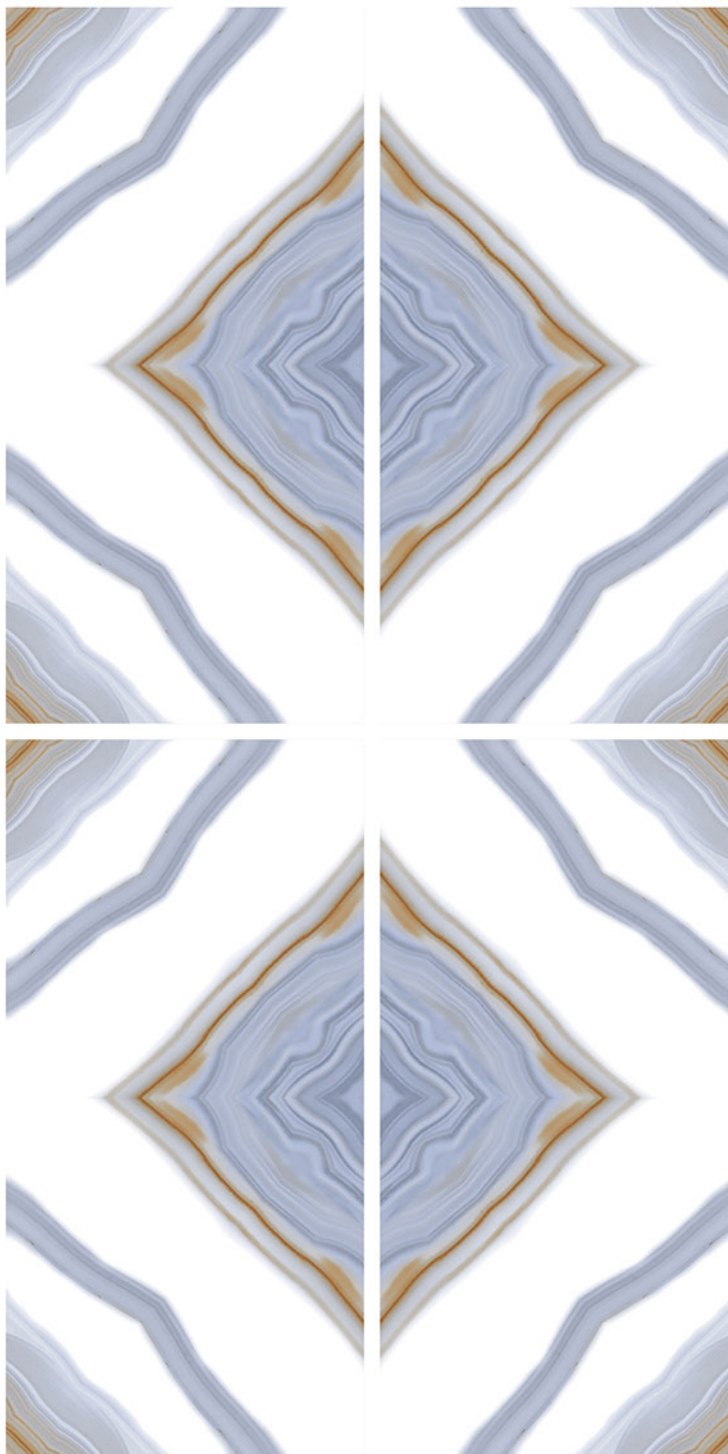

Lemzon®
MAGNIFICAT SURFACE

**elegance
blue**

**600x
1200mm**

Finish: **GLOSSY**

HIGH STRENGTH

ECO FRIENDLY

RANDOM DESIGN

LOW MAINTENANCE