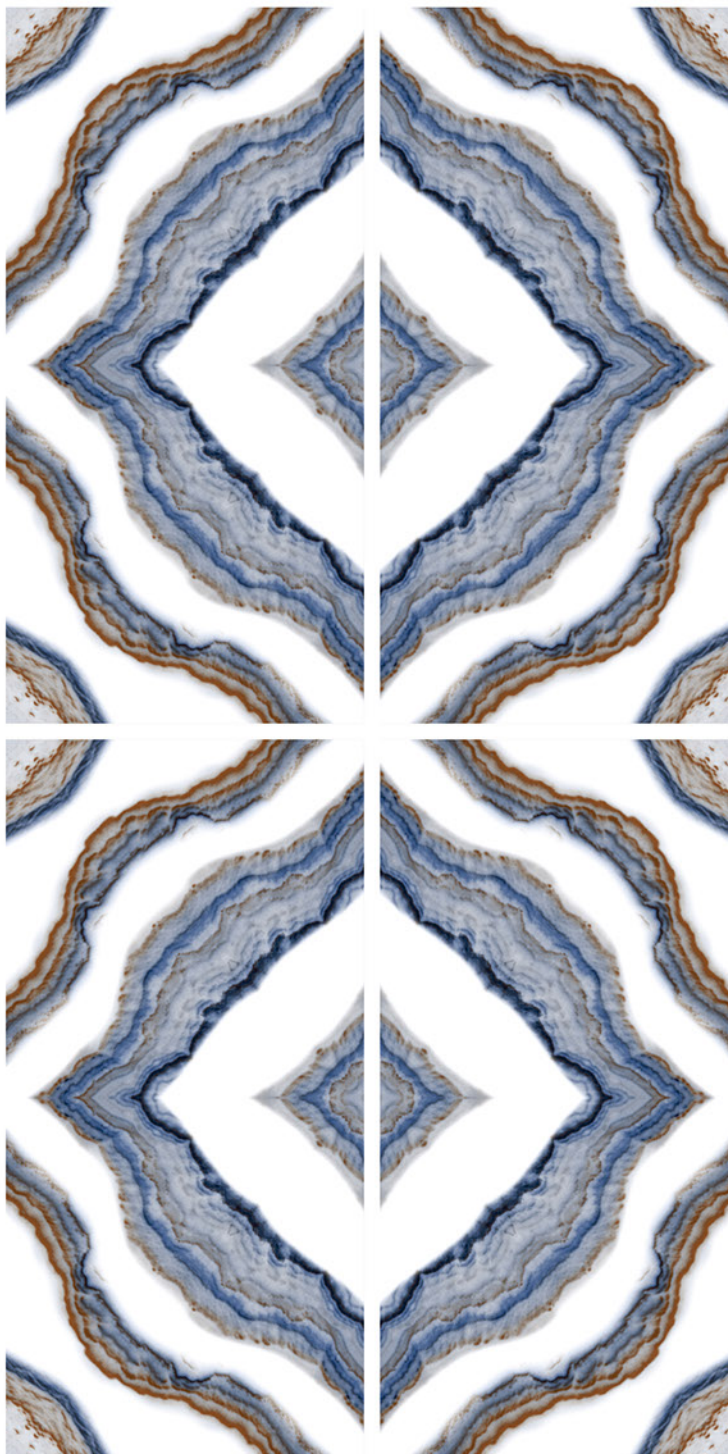

Lemzon®
MAGNIFICAT SURFACE

**marvel
blue**

**600x
1200mm**

Finish: **GLOSSY**

HIGH STRENGTH

ECO FRIENDLY

RANDOM DESIGN

LOW MAINTENANCE