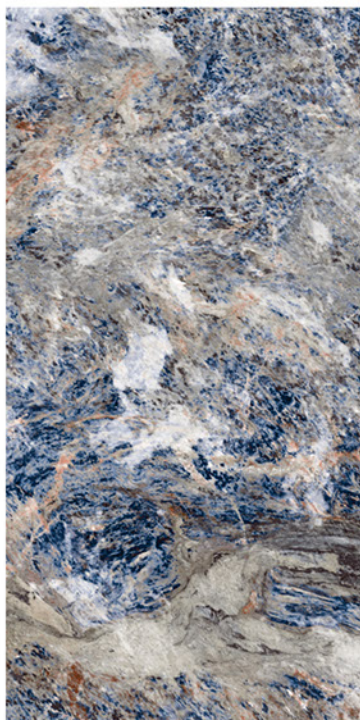

 ECO FRIENDLY

 RANDOM DESIGN

 LOW MAINTENANCE

**lilac
white**

azul
bahia

600x
1200mm

Lemzon[®]
MAGNIFICAT SURFACE

Lemzon[®]
MAGNIFICAT SURFACE