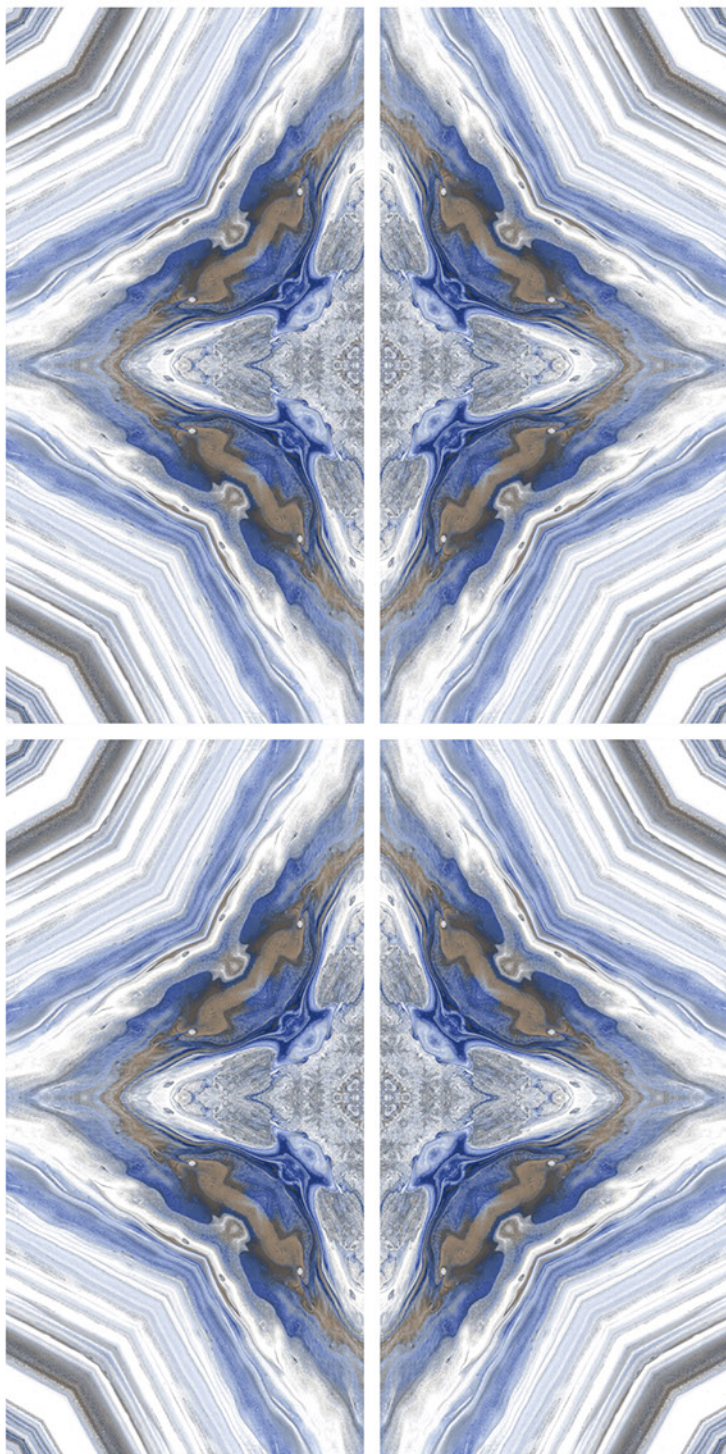

 LOW MAINTENANCE

**matrix
sapphire**

**600x
1200mm**

Lemzon®
MAGNIFICAT SURFACE

Lemzon[®]
MAGNIFICAT SURFACE

**matrix
sapphire**

**600x
1200mm**

 Finish: **GLOSSY**