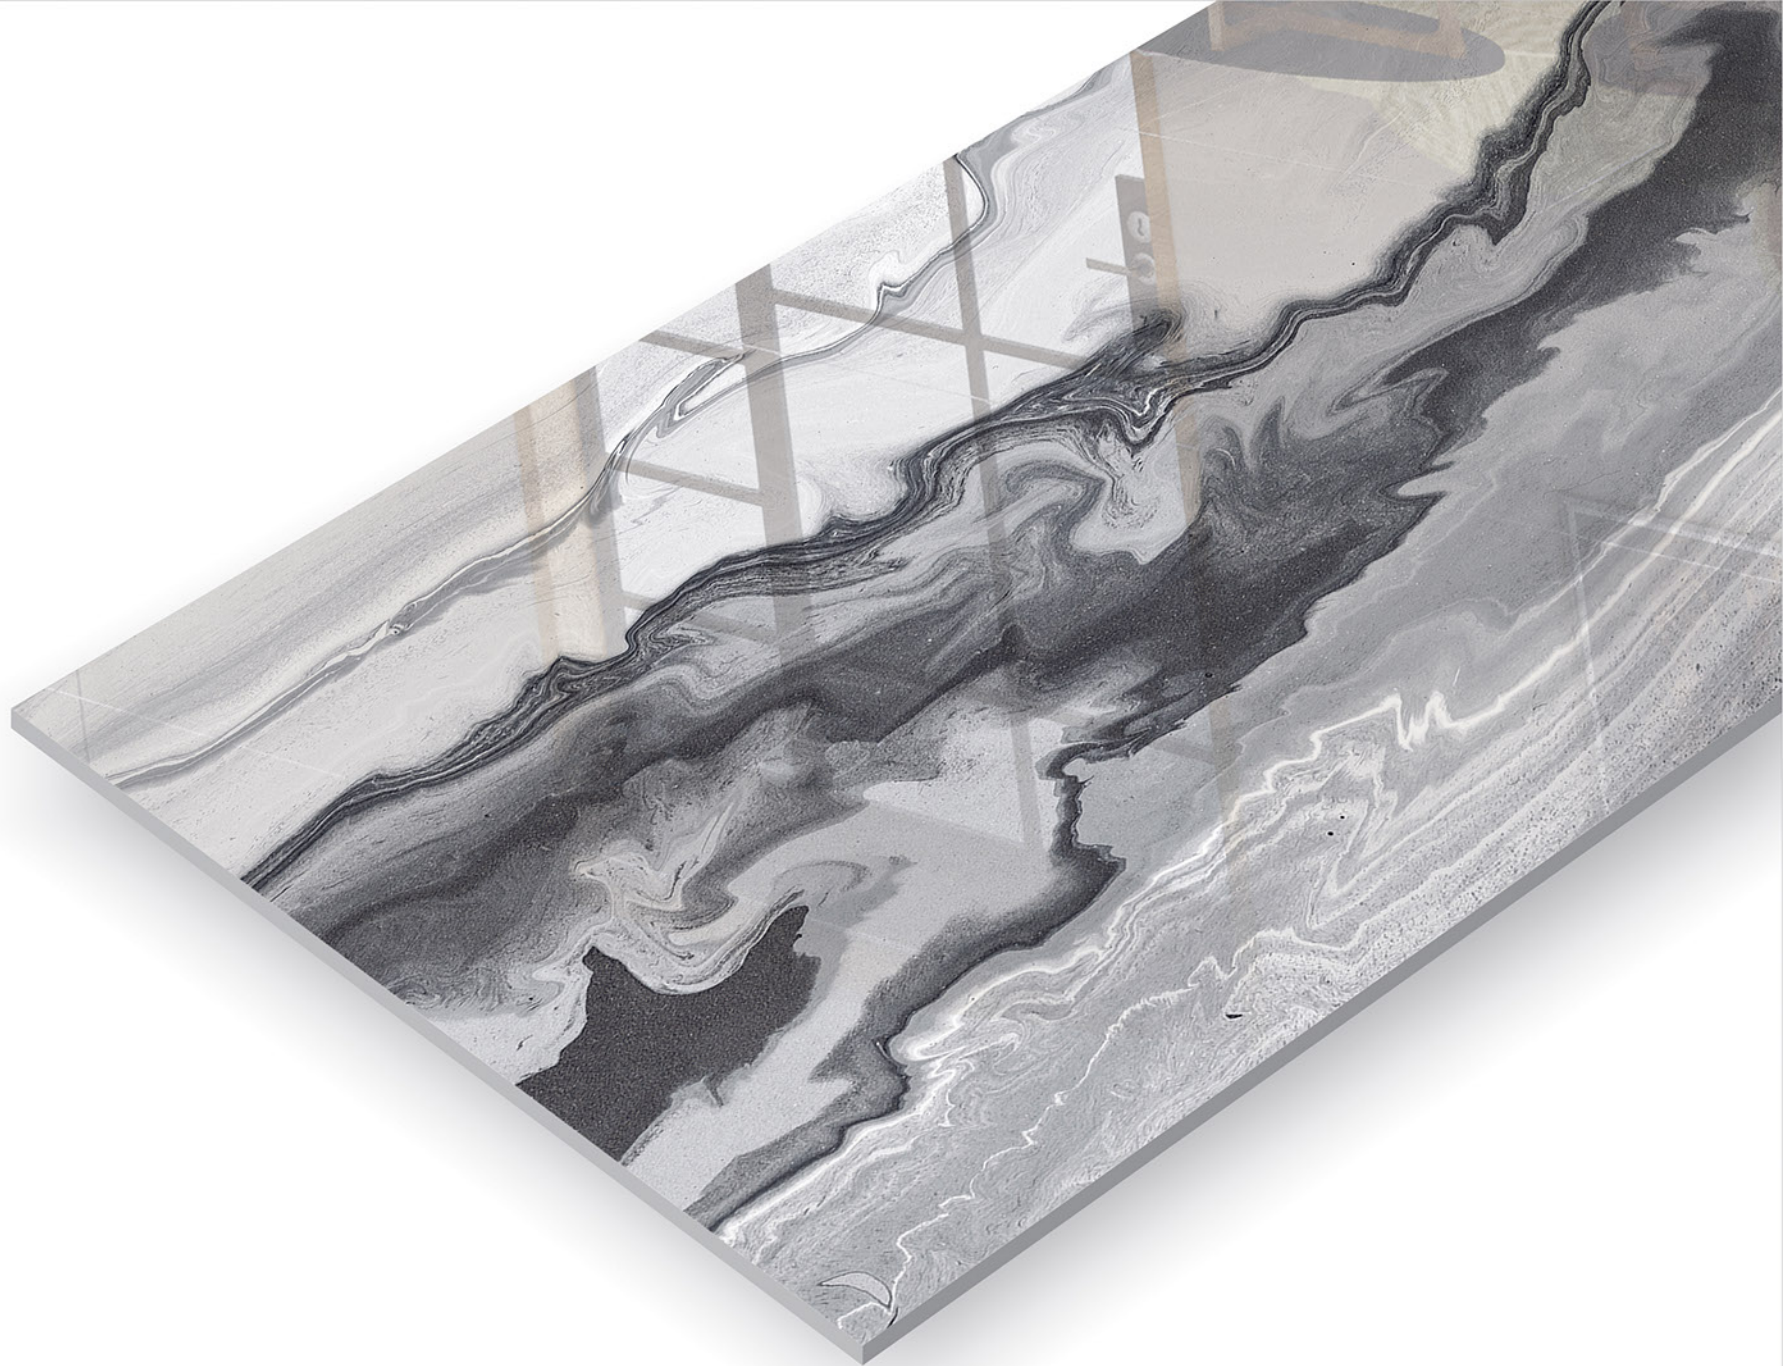

untouched
fragment
of **nature**

fancy the elegance
of a immaculate
charisma that
casts a spell on you.

- 🛡️ high strength
- ♻️ eco friendly
- 🎲 random design
- 🔧 low maintenance

river
grey

600x
1200mm

Lemzon[®]
MAGNIFICAT SURFACE