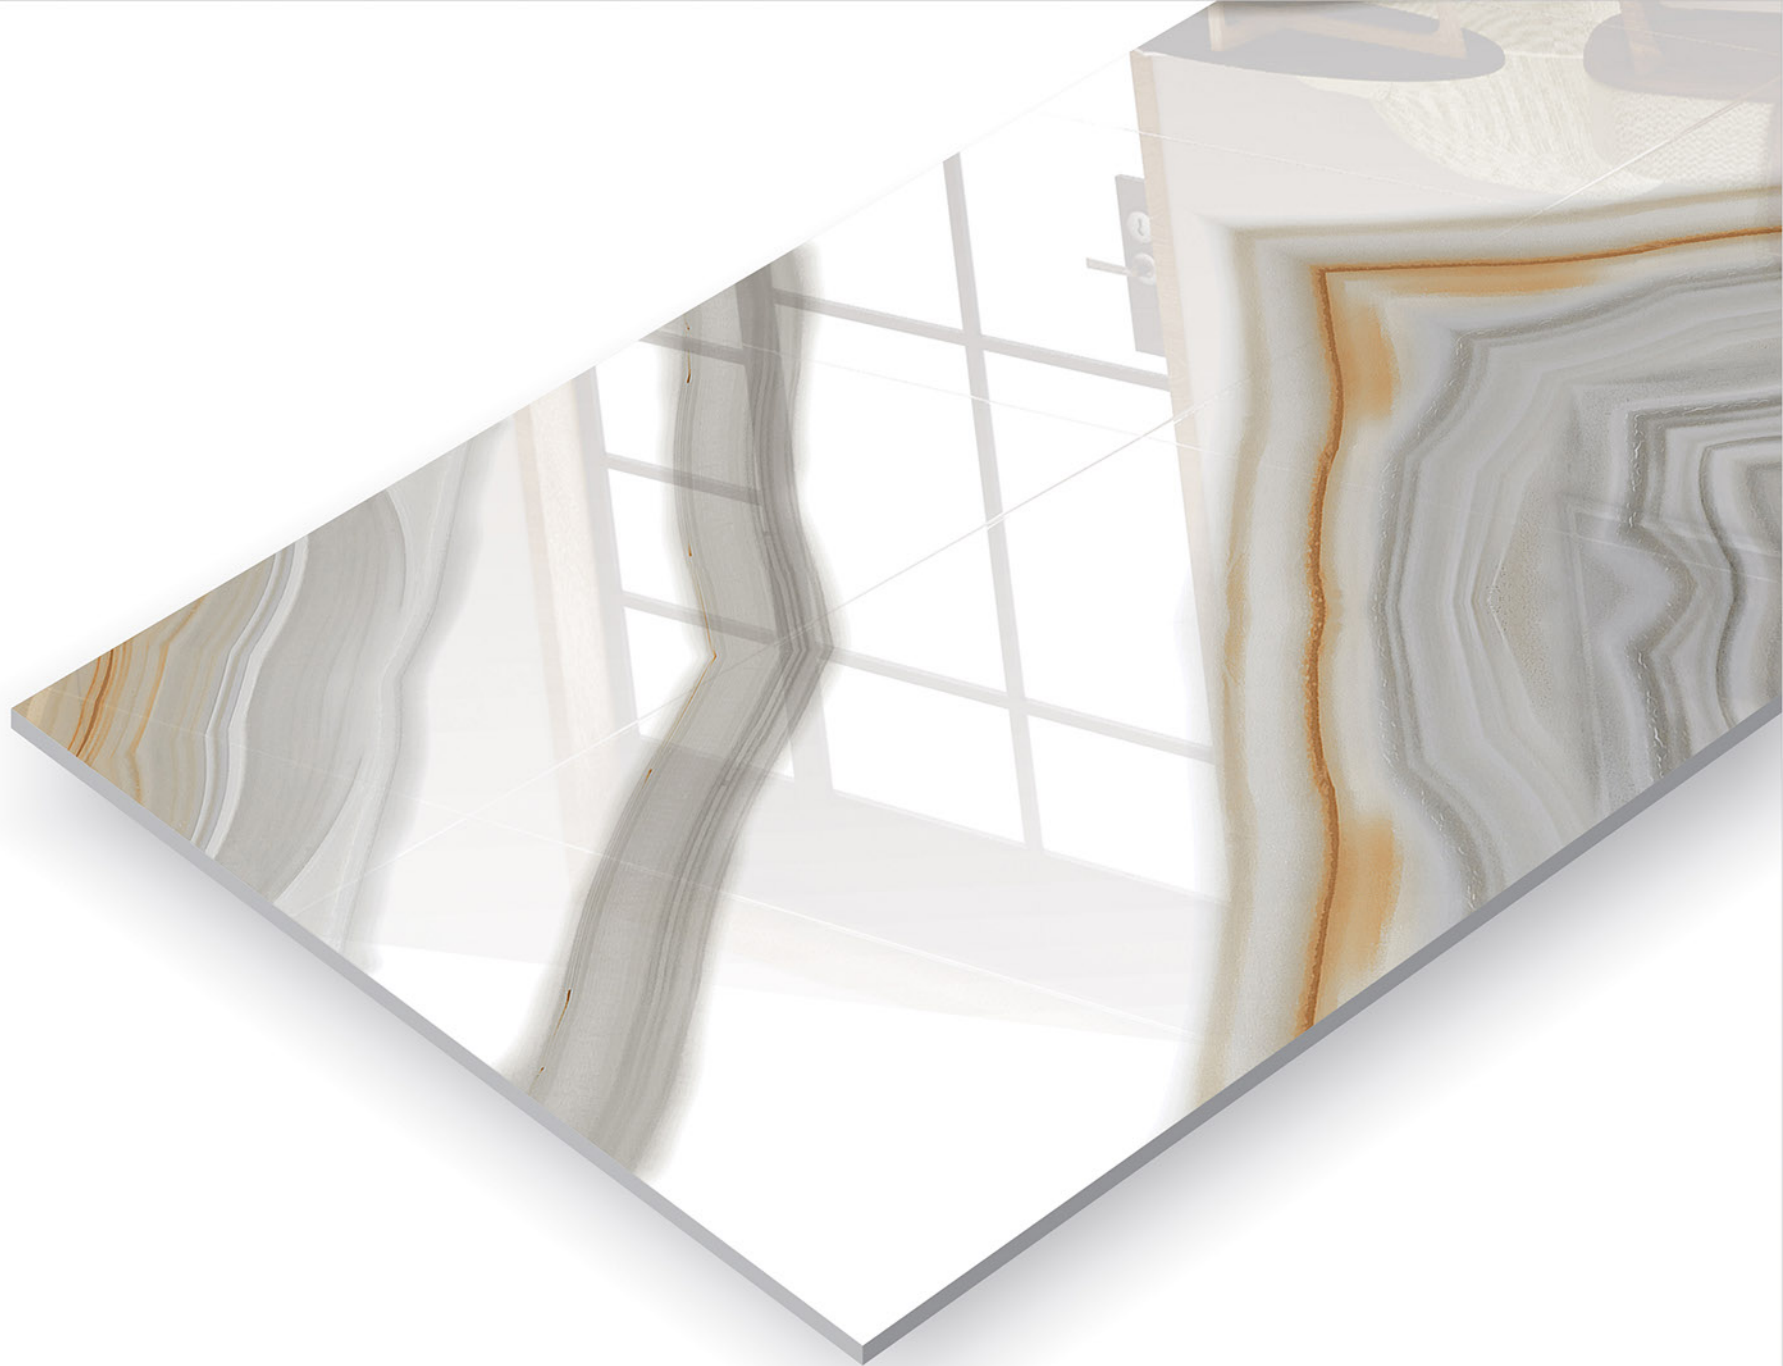

**600x
1200mm**

Lemzon®
MAGNIFICAT SURFACE

Lemzon[®]
MAGNIFICAT SURFACE

**matrix
oro**

**600x
1200mm**

 Finish: **GLOSSY**

elegance
blue

600x
1200mm

Lemzon[®]
MAGNIFICAT SURFACE

Lemzon[®]
MAGNIFICAT SURFACE

**elegance
blue**

**600x
1200mm**

 Finish: **GLOSSY**

 HIGH STRENGTH

 ECO FRIENDLY

 RANDOM DESIGN

 LOW MAINTENANCE

elegance
verde

600x
1200mm

Lemzon[®]
MAGNIFICAT SURFACE

Lemzon[®]
MAGNIFICAT SURFACE

**elegance
verde**

**600x
1200mm**

 Finish: **GLOSSY**

 HIGH STRENGTH

 ECO FRIENDLY

 RANDOM DESIGN

 LOW MAINTENANCE

**polar
white**

**600x
1200mm**

Lemzon®
MAGNIFICAT SURFACE

Lemzon[®]
MAGNIFICAT SURFACE