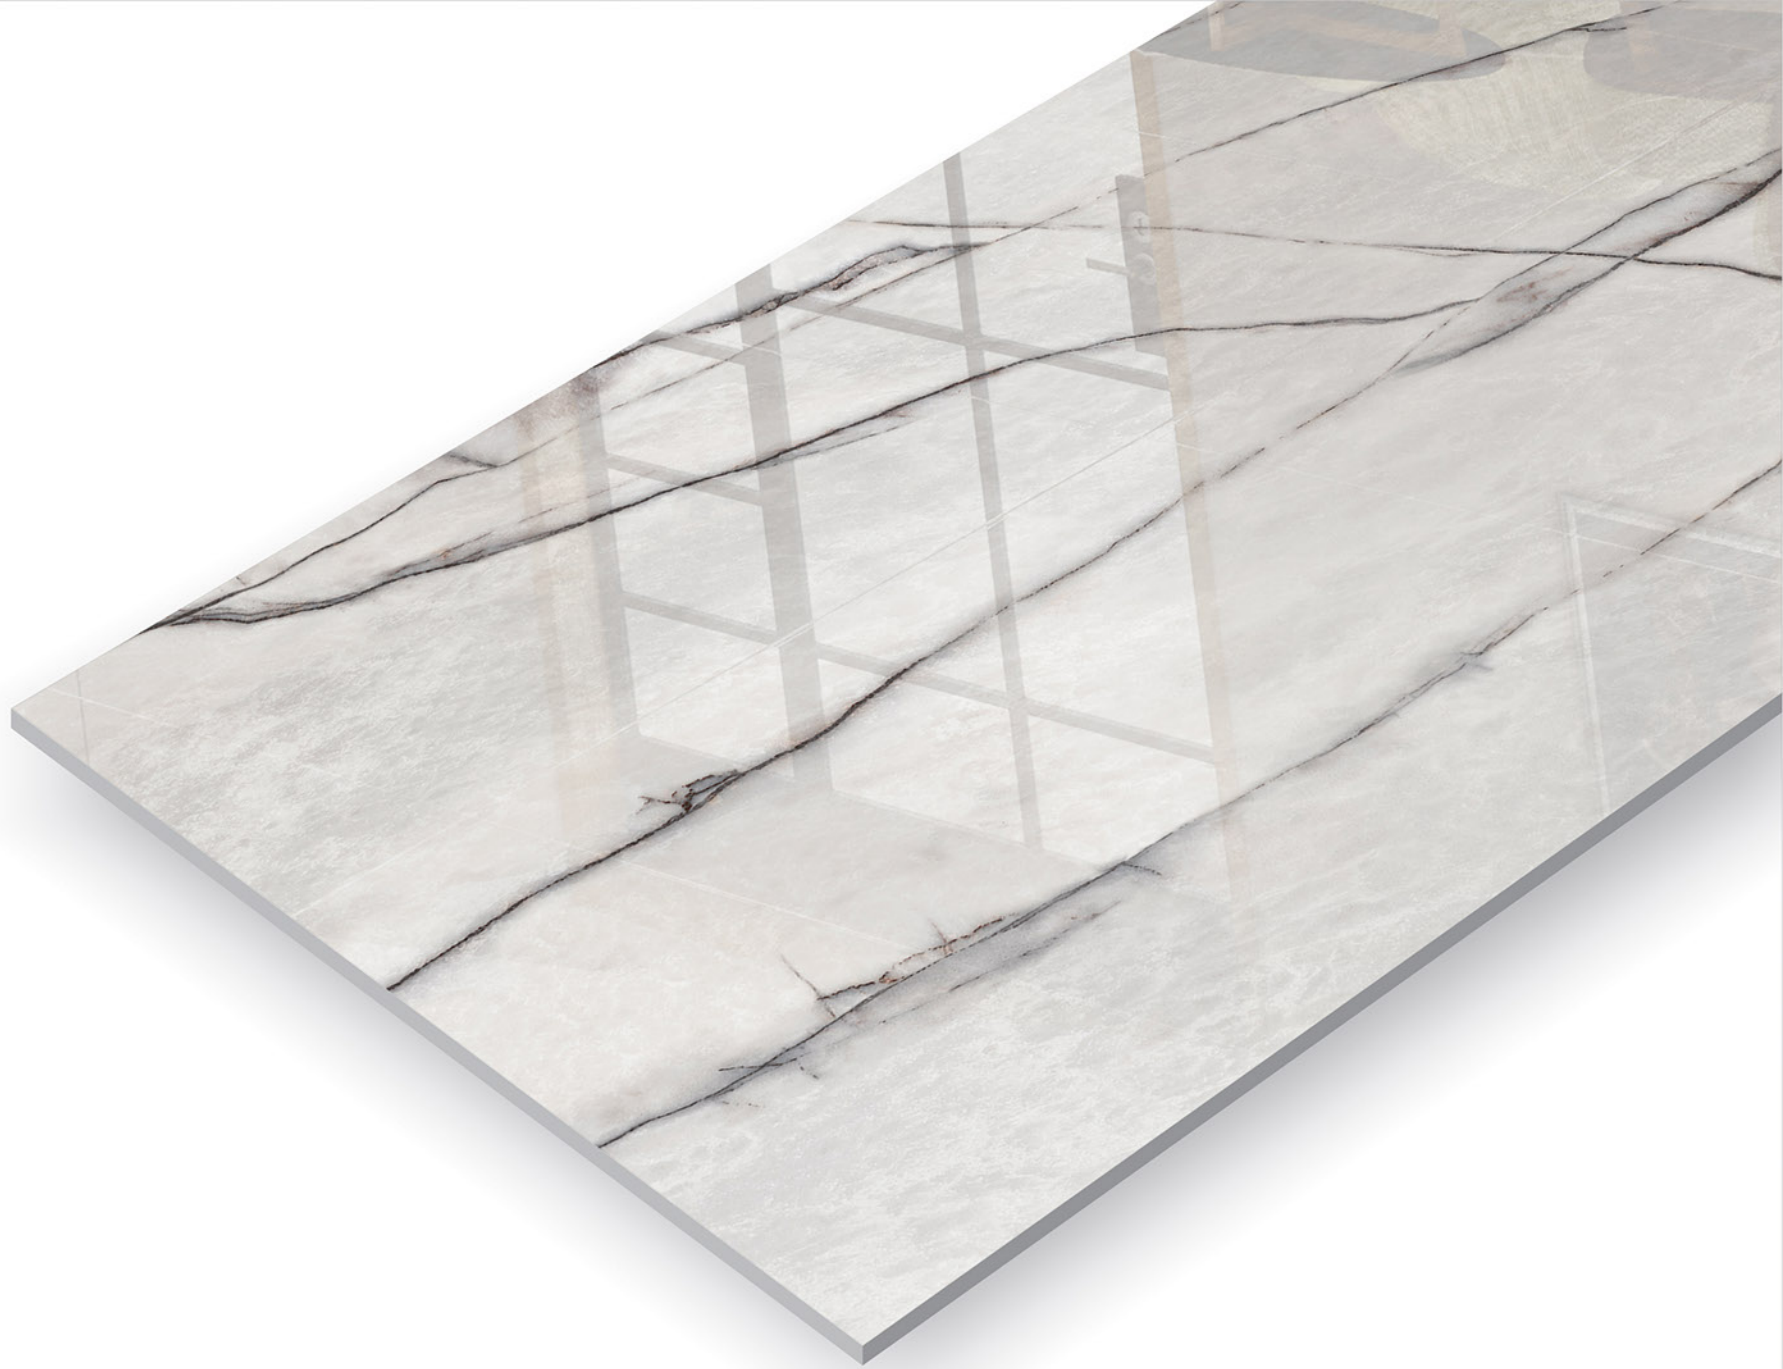

**lilac
white**

**600x
1200mm**

Lemzon®
MAGNIFICAT SURFACE