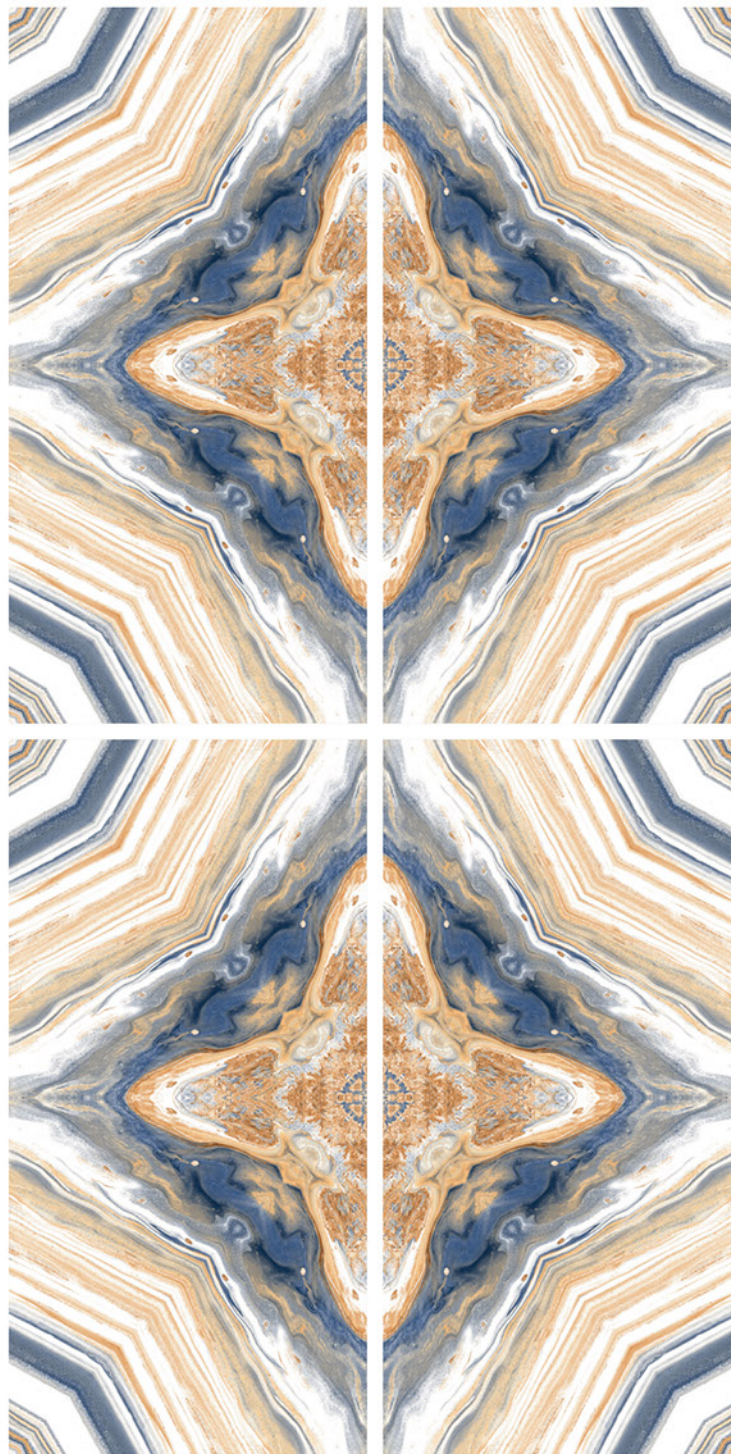

**600x
1200mm**

Lemzon®
MAGNIFICAT SURFACE

Lemzon[®]
MAGNIFICAT SURFACE

**matrix
oro**

**600x
1200mm**

 Finish: **GLOSSY**

elegance
blue

600x
1200mm