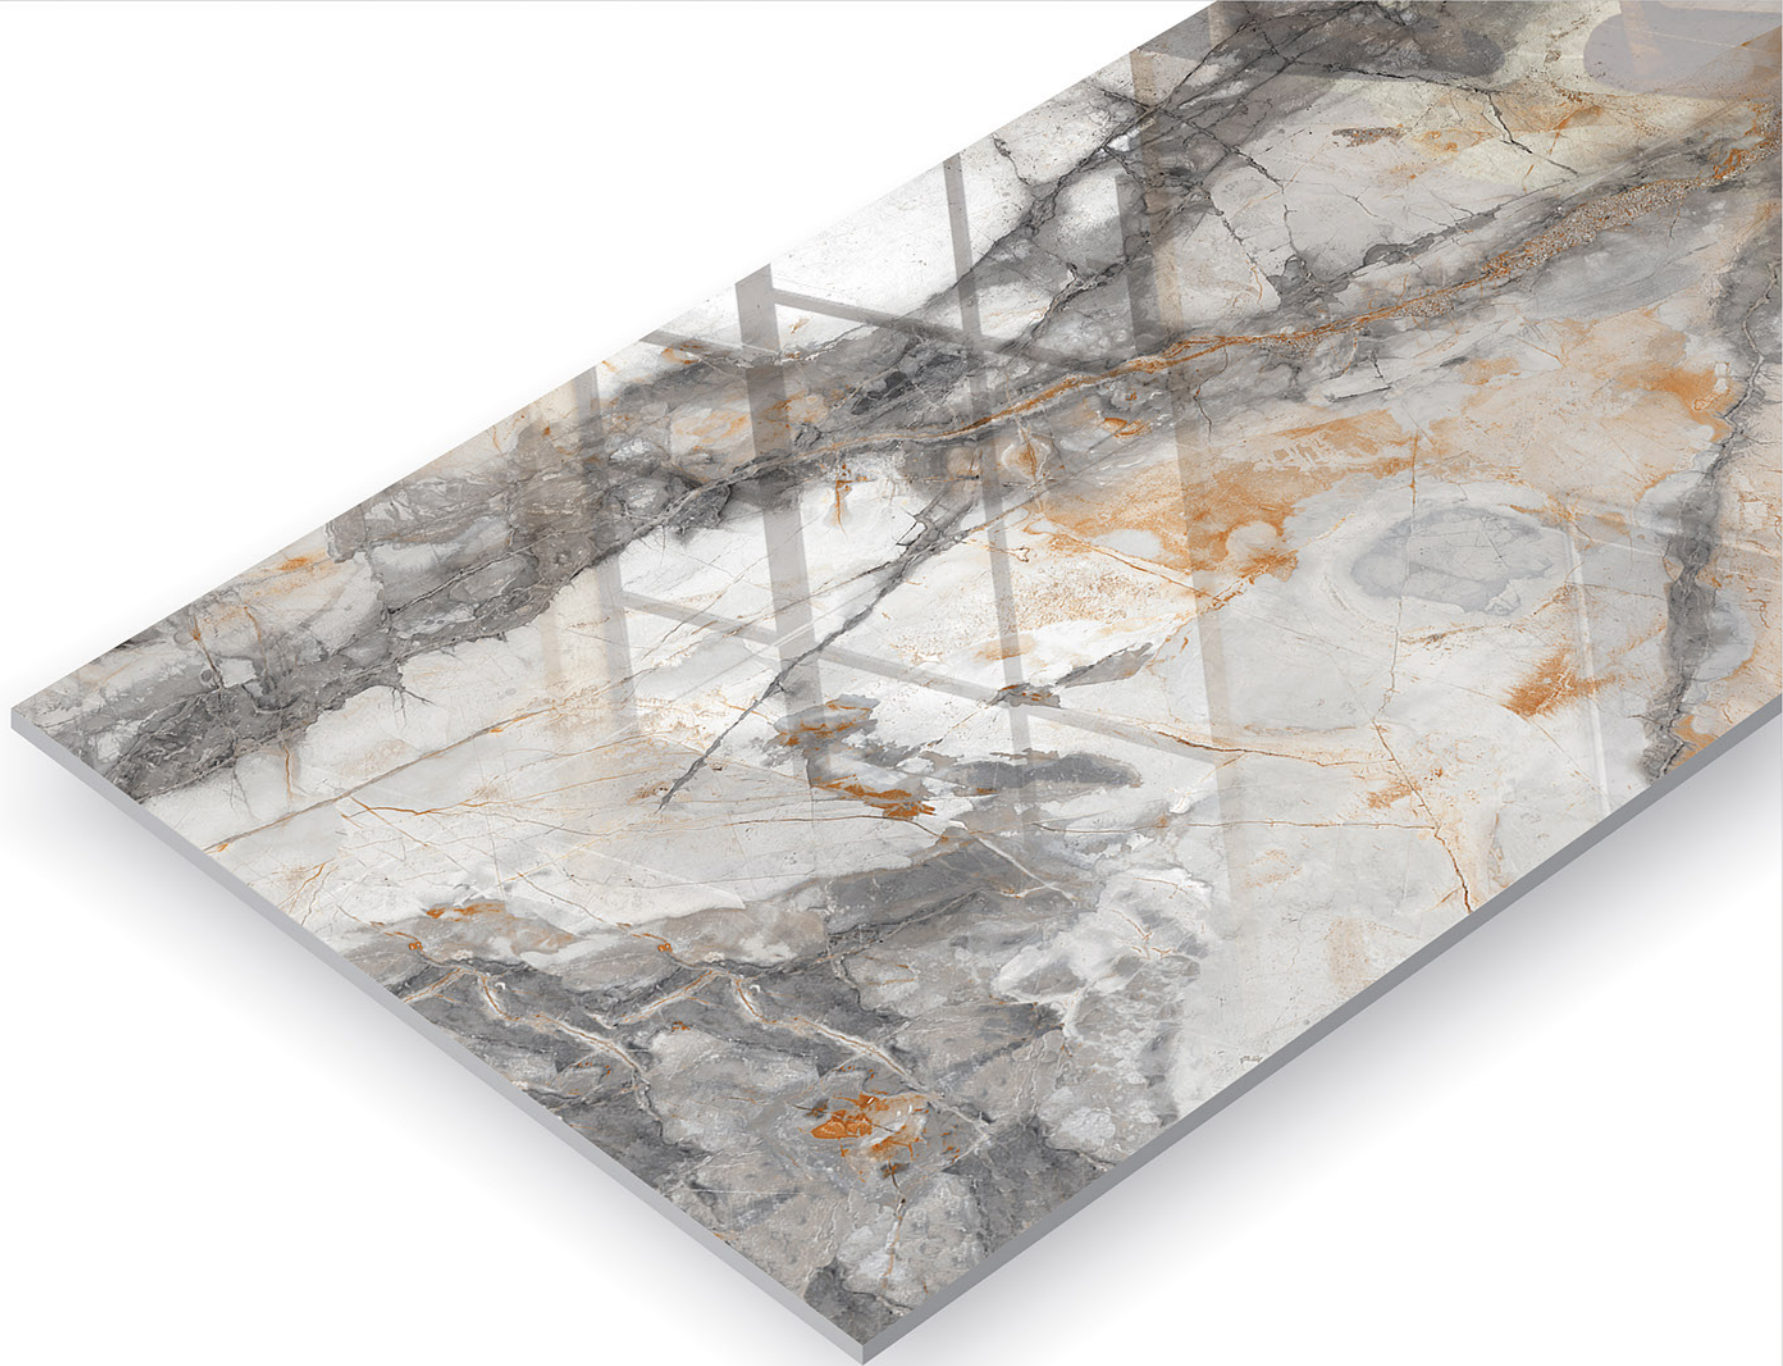

 ECO FRIENDLY

 RANDOM DESIGN

 LOW MAINTENANCE

breccia
grey

**invisible
grey**

**600x
1200mm**

Lemzon®
MAGNIFICAT SURFACE

Lemzon[®]
MAGNIFICAT SURFACE