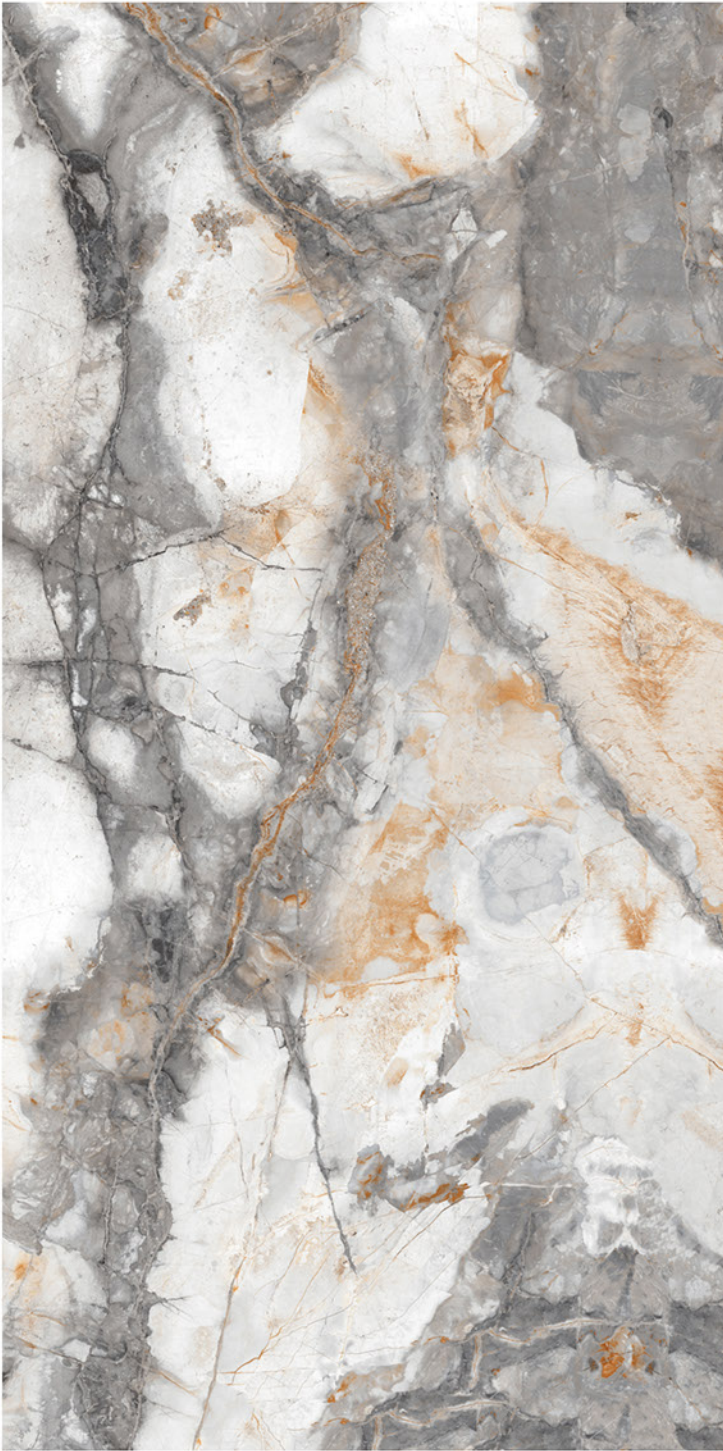

 ECO FRIENDLY

 RANDOM DESIGN

 LOW MAINTENANCE

breccia
grey

**invisible
grey**

**600x
1200mm**

Lemzon®
MAGNIFICAT SURFACE

Lemzon[®]
MAGNIFICAT SURFACE