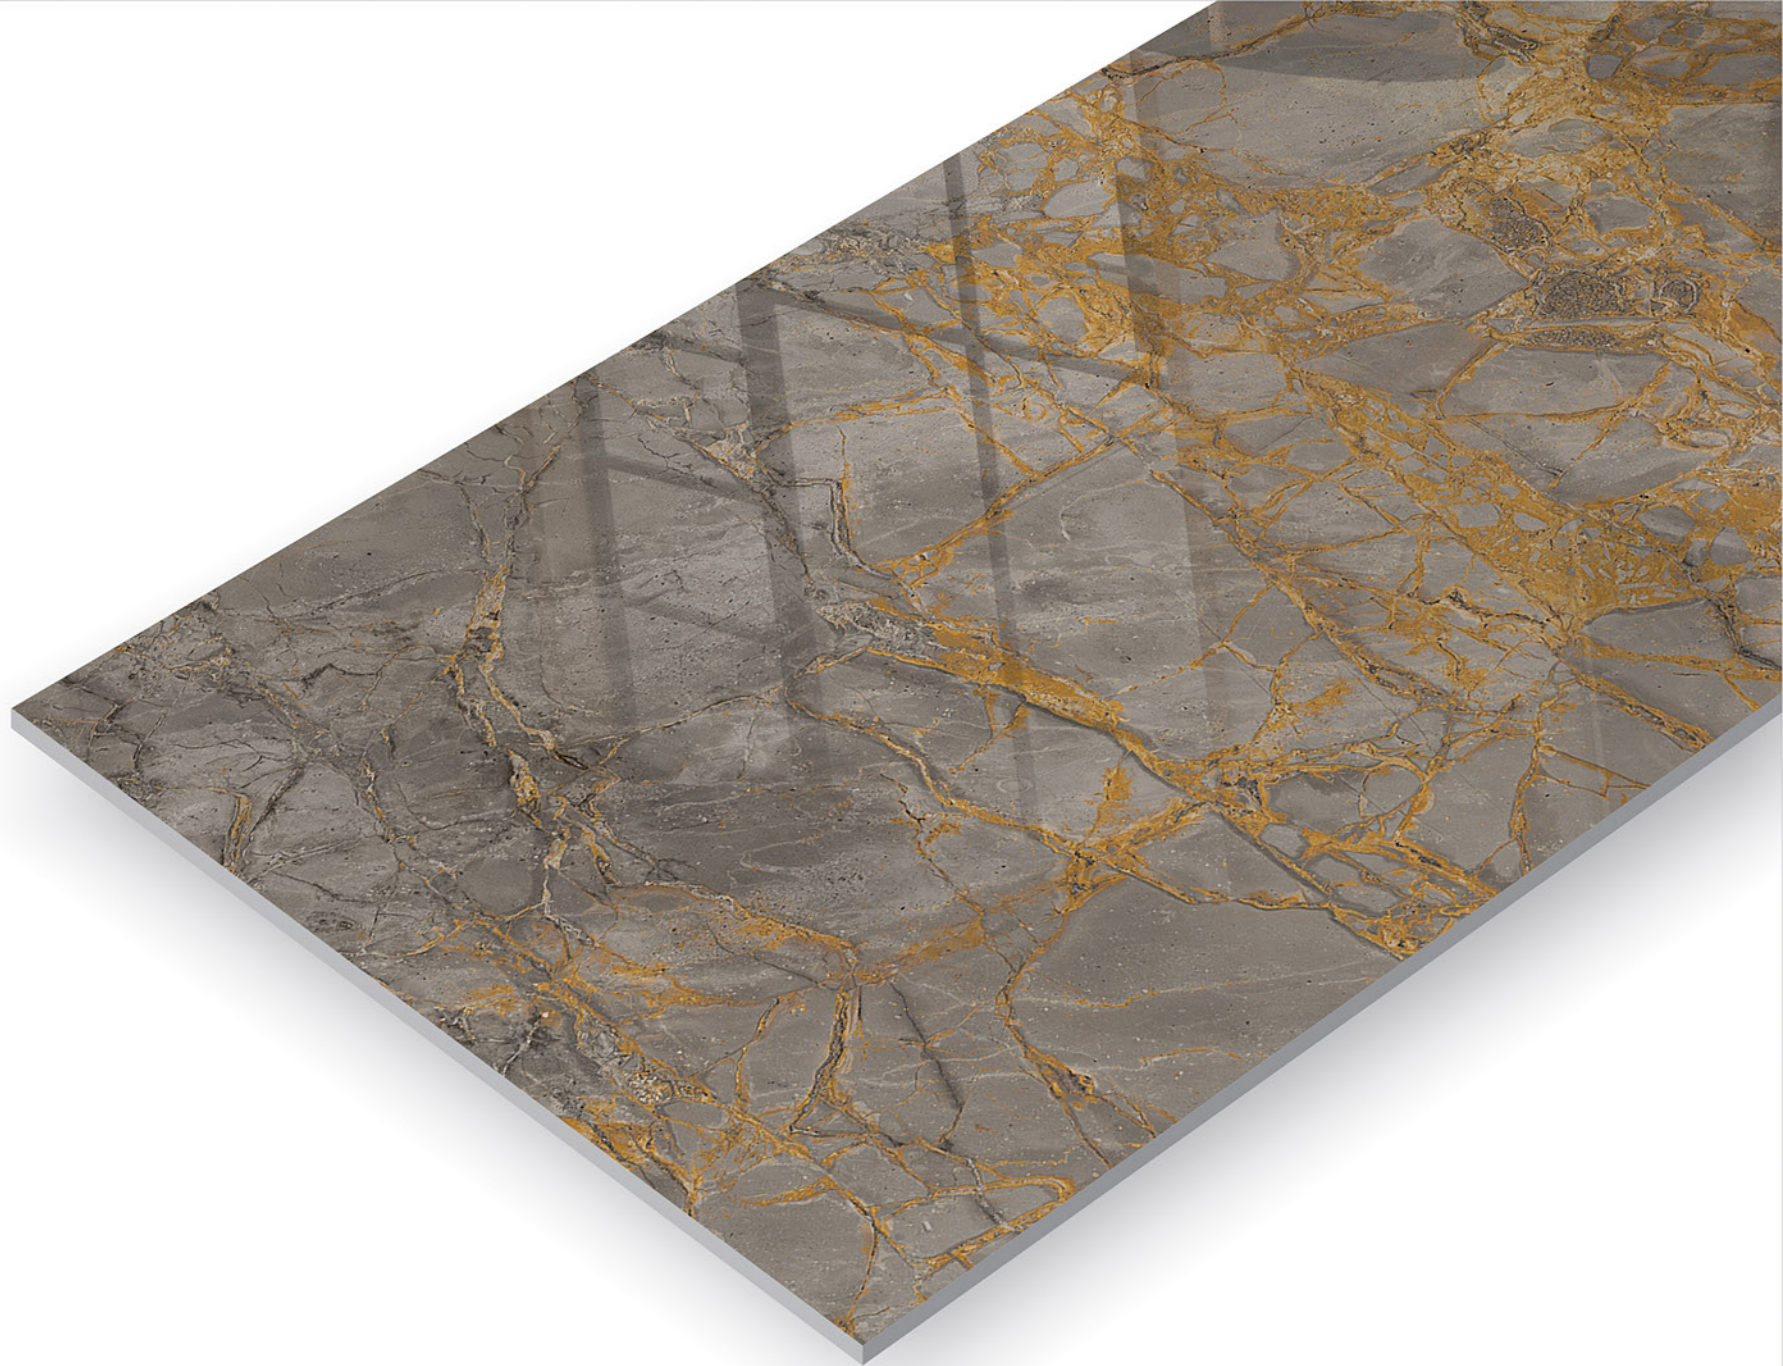

**600x
1200mm**

Lemzon®
MAGNIFICAT SURFACE

Lemzon[®]
MAGNIFICAT SURFACE

**hakate
dragon**

**600x
1200mm**

 Finish: **GLOSSY**

 HIGH STRENGTH

 ECO FRIENDLY