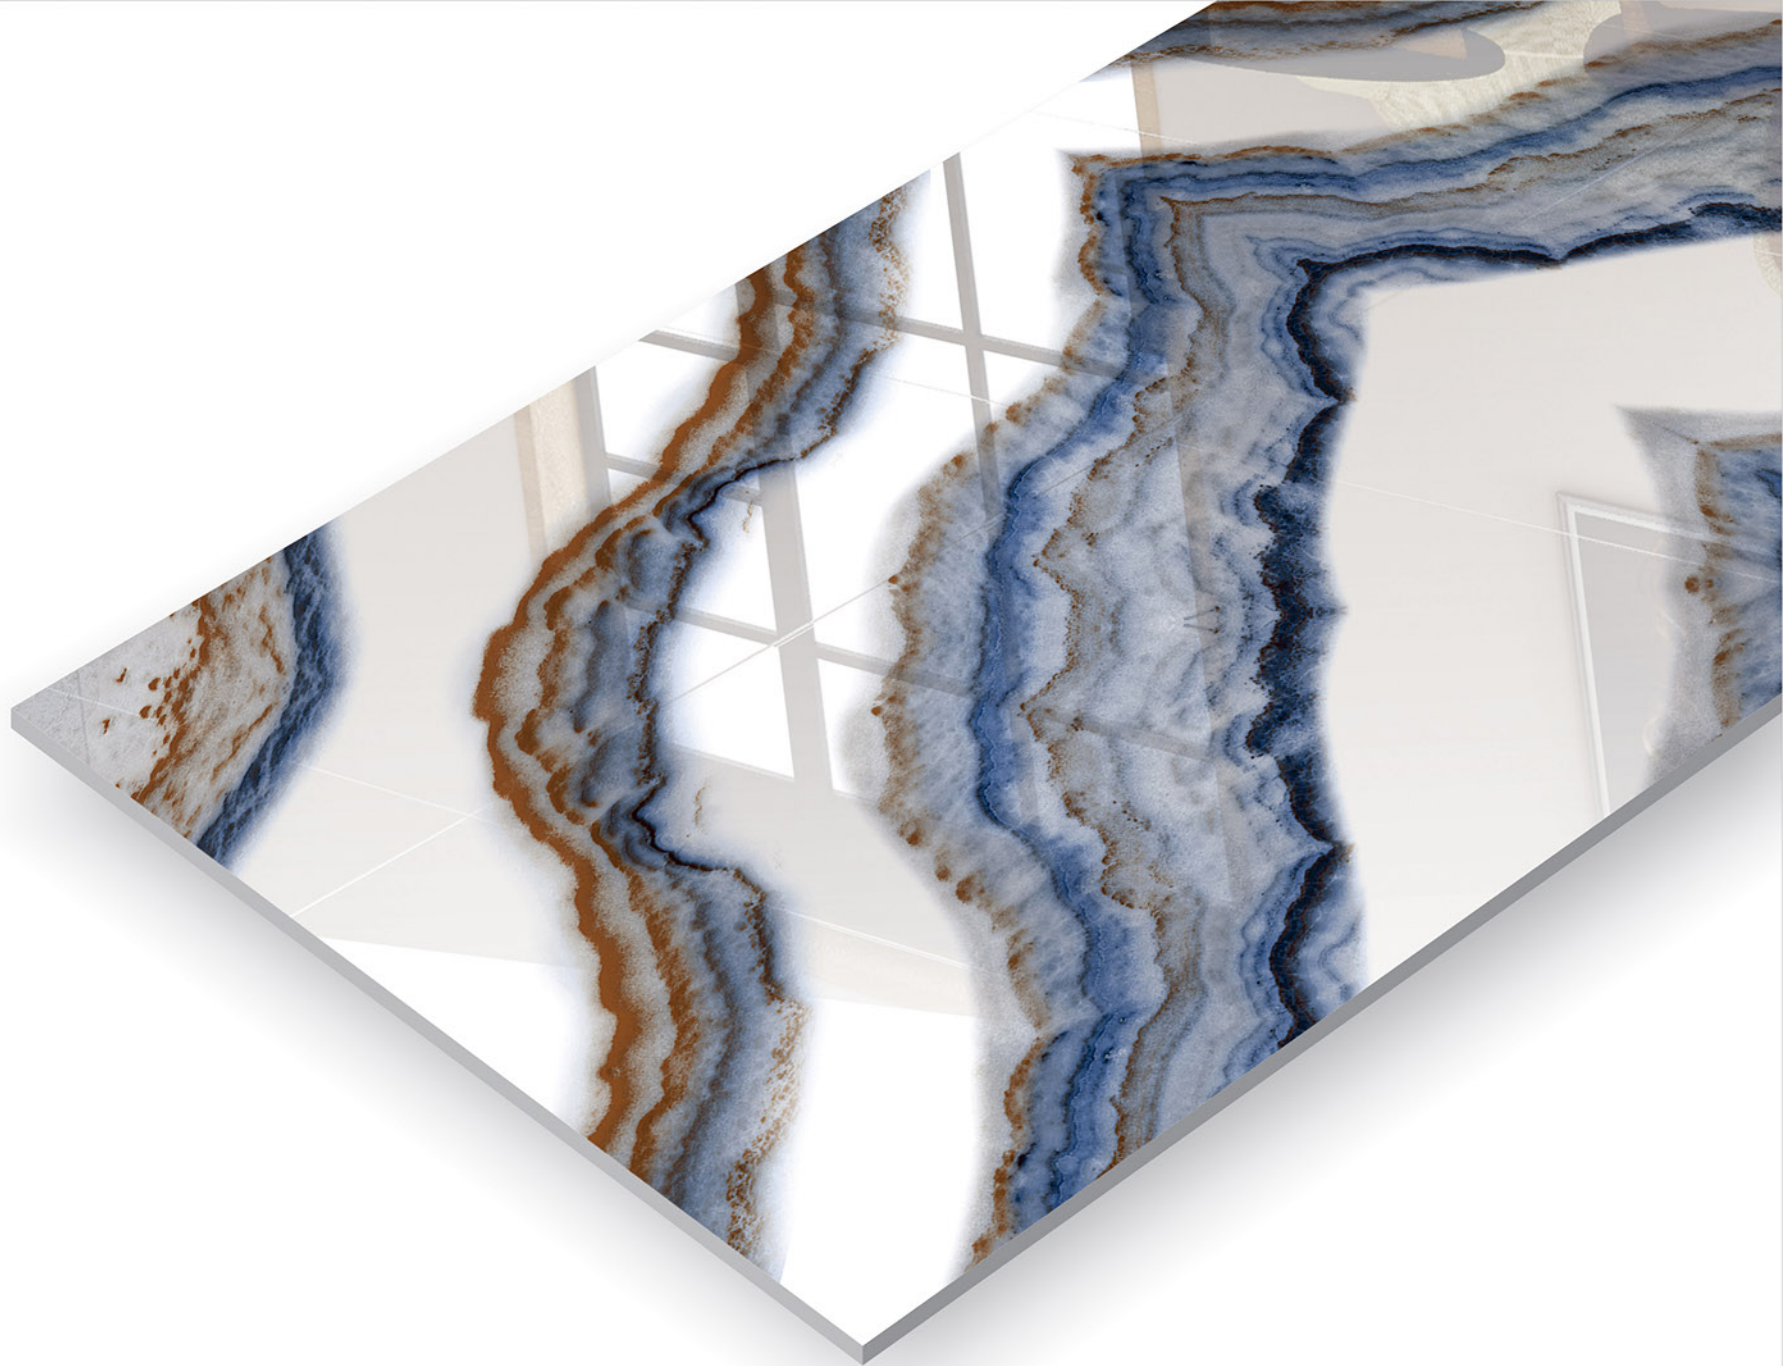

 HIGH STRENGTH

 ECO FRIENDLY

 RANDOM DESIGN

 LOW MAINTENANCE

**polar
white**

**600x
1200mm**

Lemzon®
MAGNIFICAT SURFACE

Lemzon[®]
MAGNIFICAT SURFACE

**polar
white**

**600x
1200mm**

 Finish: **GLOSSY**

 HIGH STRENGTH

 ECO FRIENDLY

 RANDOM DESIGN

 LOW MAINTENANCE

**marvel
blue**

**600x
1200mm**

Lemzon®
MAGNIFICAT SURFACE

Lemzon[®]
MAGNIFICAT SURFACE

**marvel
blue**

**600x
1200mm**

 Finish: **GLOSSY**

 HIGH STRENGTH

 ECO FRIENDLY