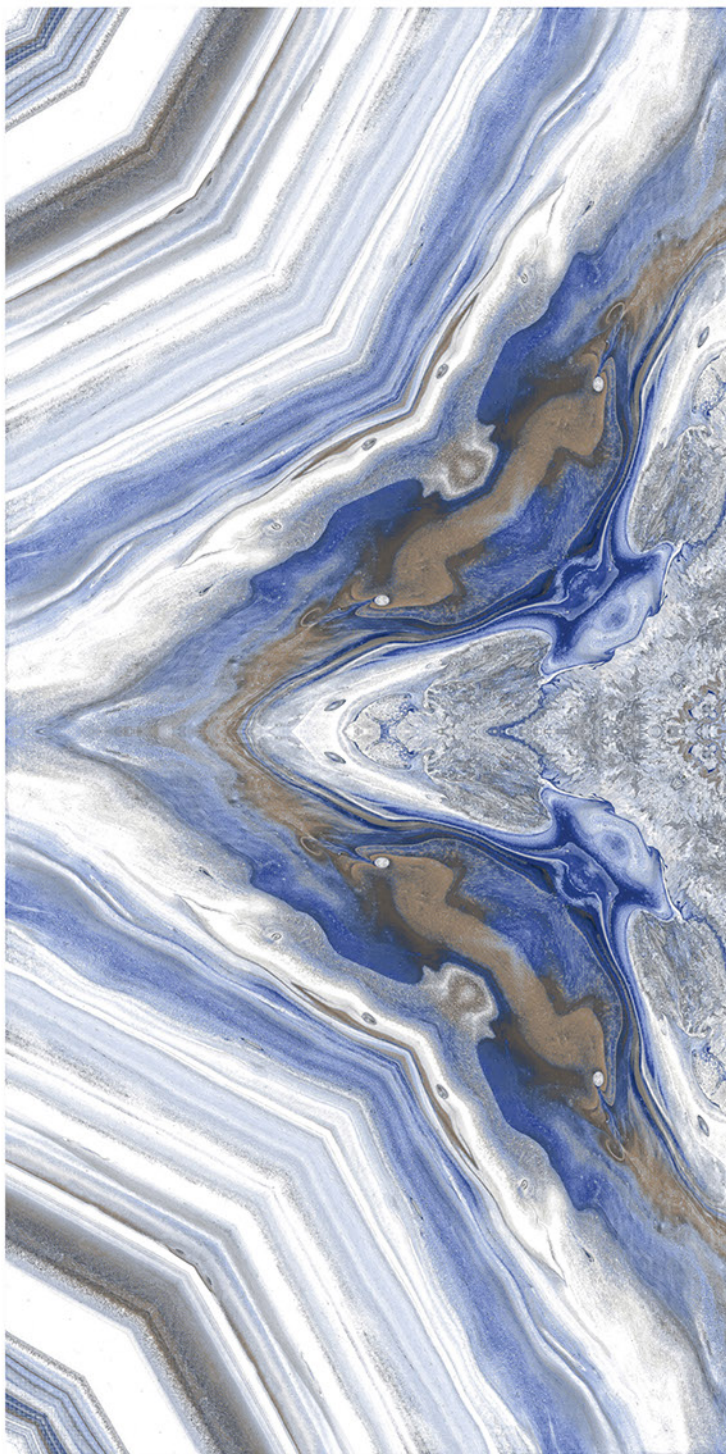

 LOW MAINTENANCE

**matrix
sapphire**

**600x
1200mm**

Lemzon®
MAGNIFICAT SURFACE

Lemzon[®]
MAGNIFICAT SURFACE

**matrix
sapphire**

**600x
1200mm**

 Finish: **GLOSSY**