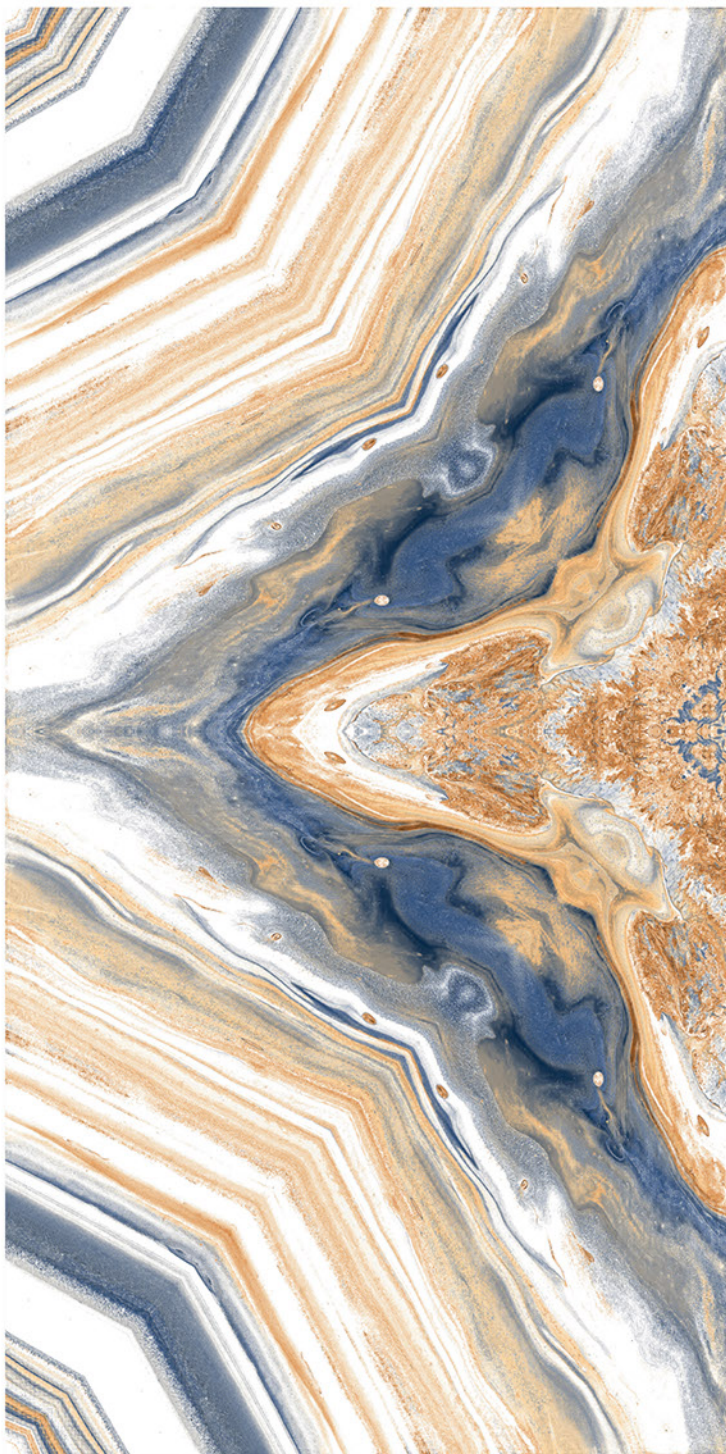

**matrix
brown**

**600x
1200mm**

 Finish: **GLOSSY**

 HIGH STRENGTH

 ECO FRIENDLY

 RANDOM DESIGN

 LOW MAINTENANCE

**matrix
oro**

**600x
1200mm**

Lemzon®
MAGNIFICAT SURFACE

Lemzon[®]
MAGNIFICAT SURFACE

**matrix
oro**

**600x
1200mm**

 Finish: **GLOSSY**

elegance
blue

600x
1200mm