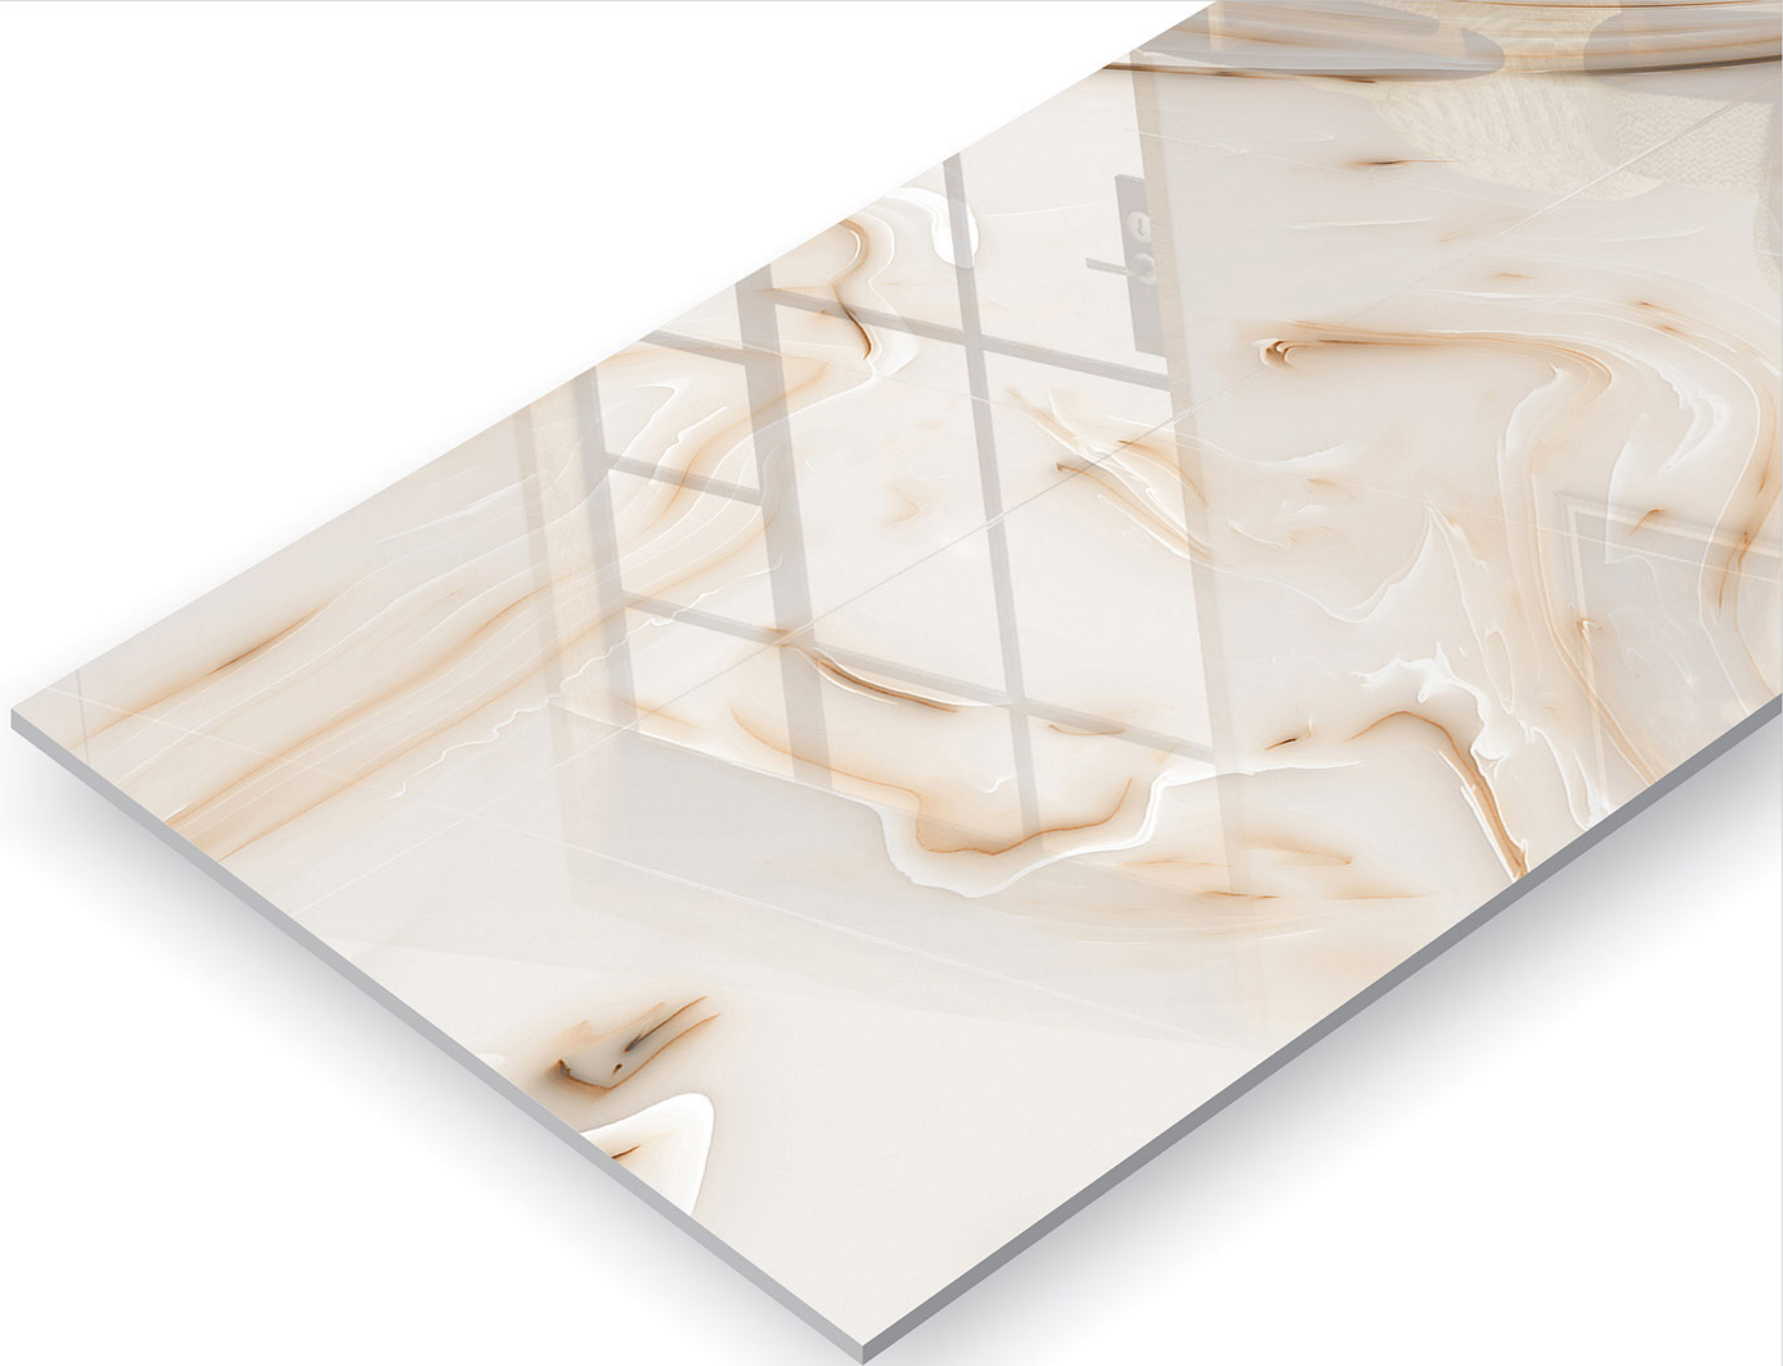

**600x
1200mm**

Lemzon®
MAGNIFICAT SURFACE

oreale crema

**600x
1200mm**

 Finish: **GLOSSY**

 HIGH STRENGTH

 ECO FRIENDLY

 RANDOM DESIGN