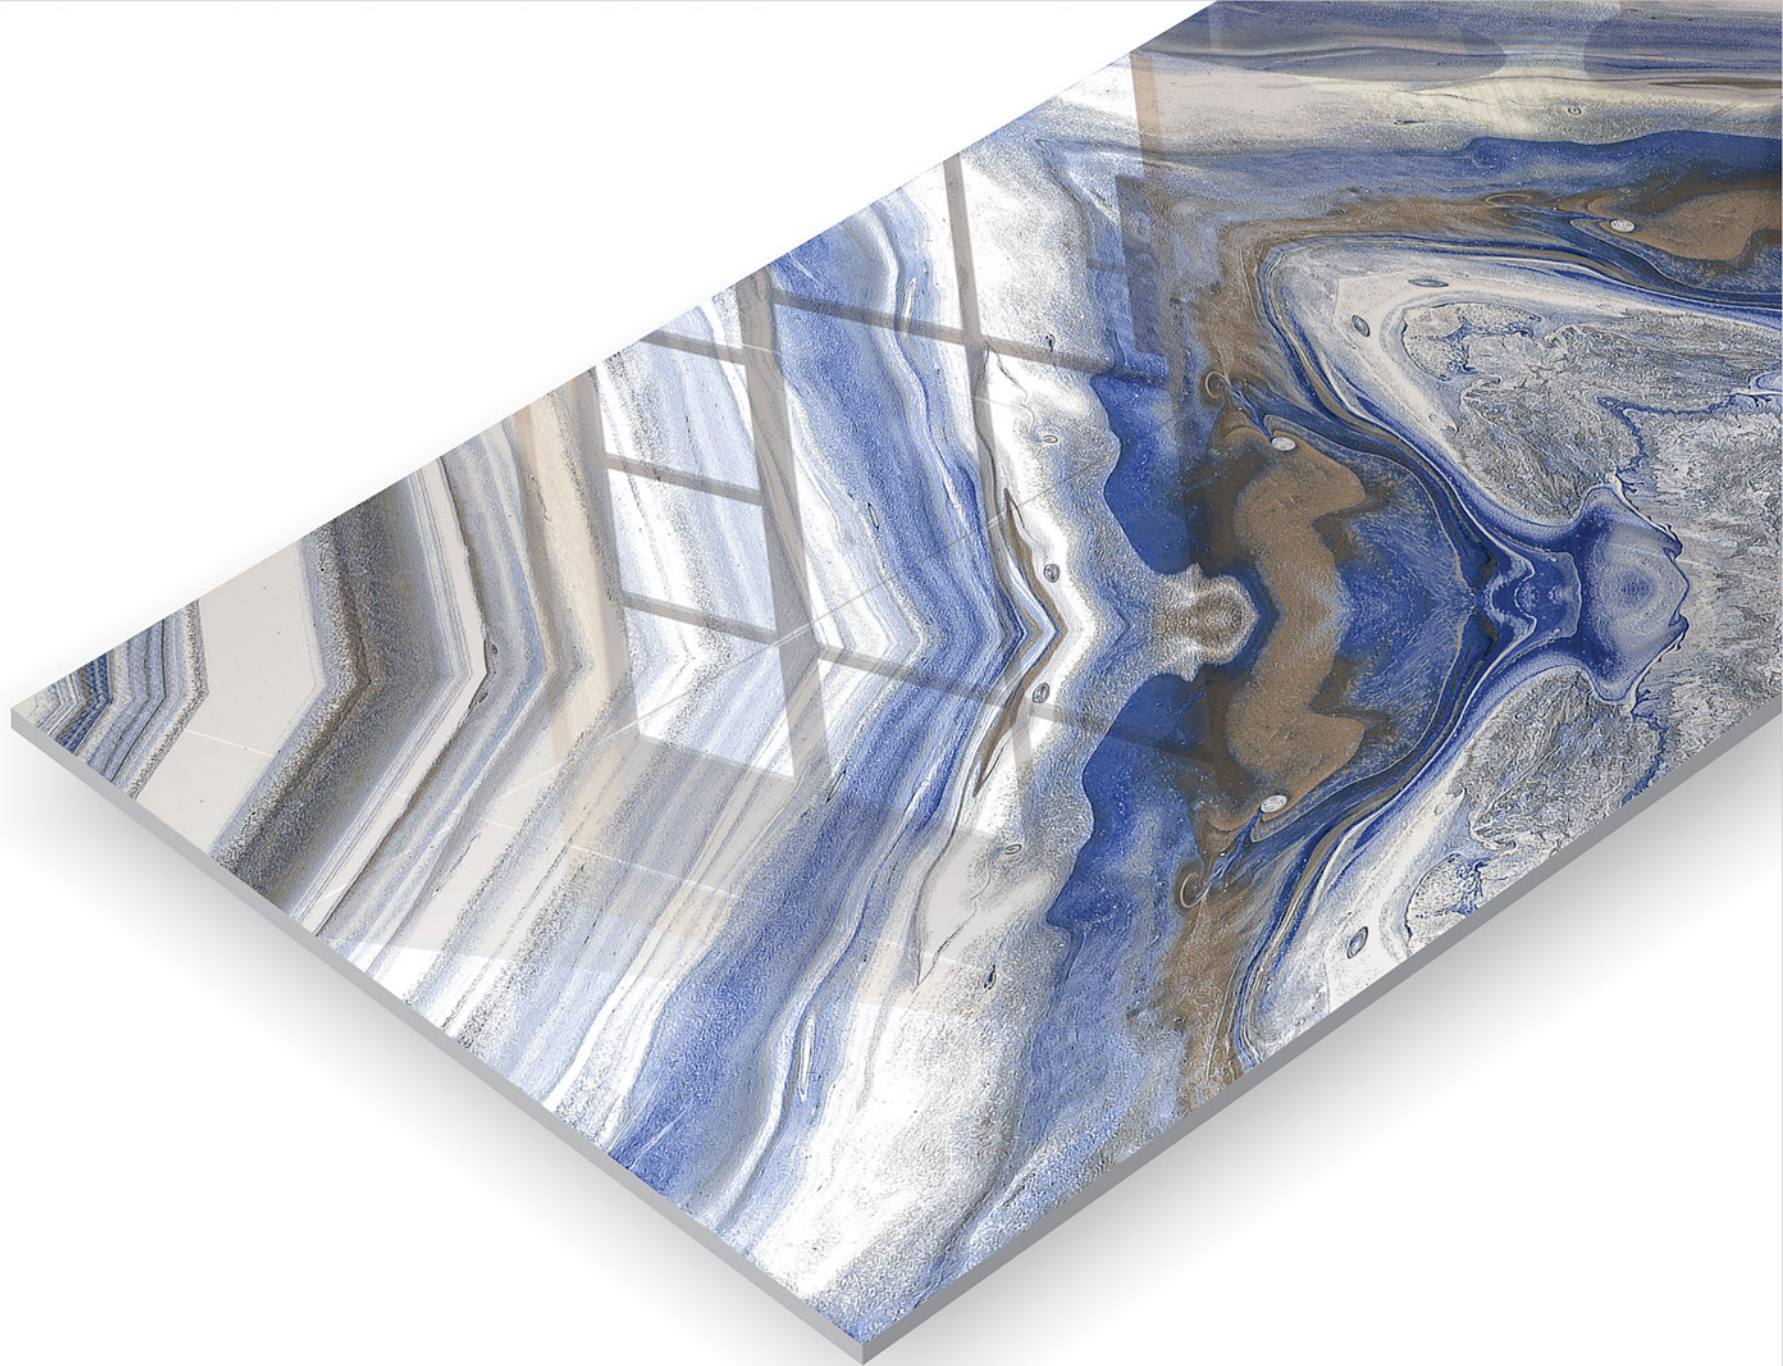

**matrix
sapphire**

**600x
1200mm**

Lemzon®
MAGNIFICAT SURFACE