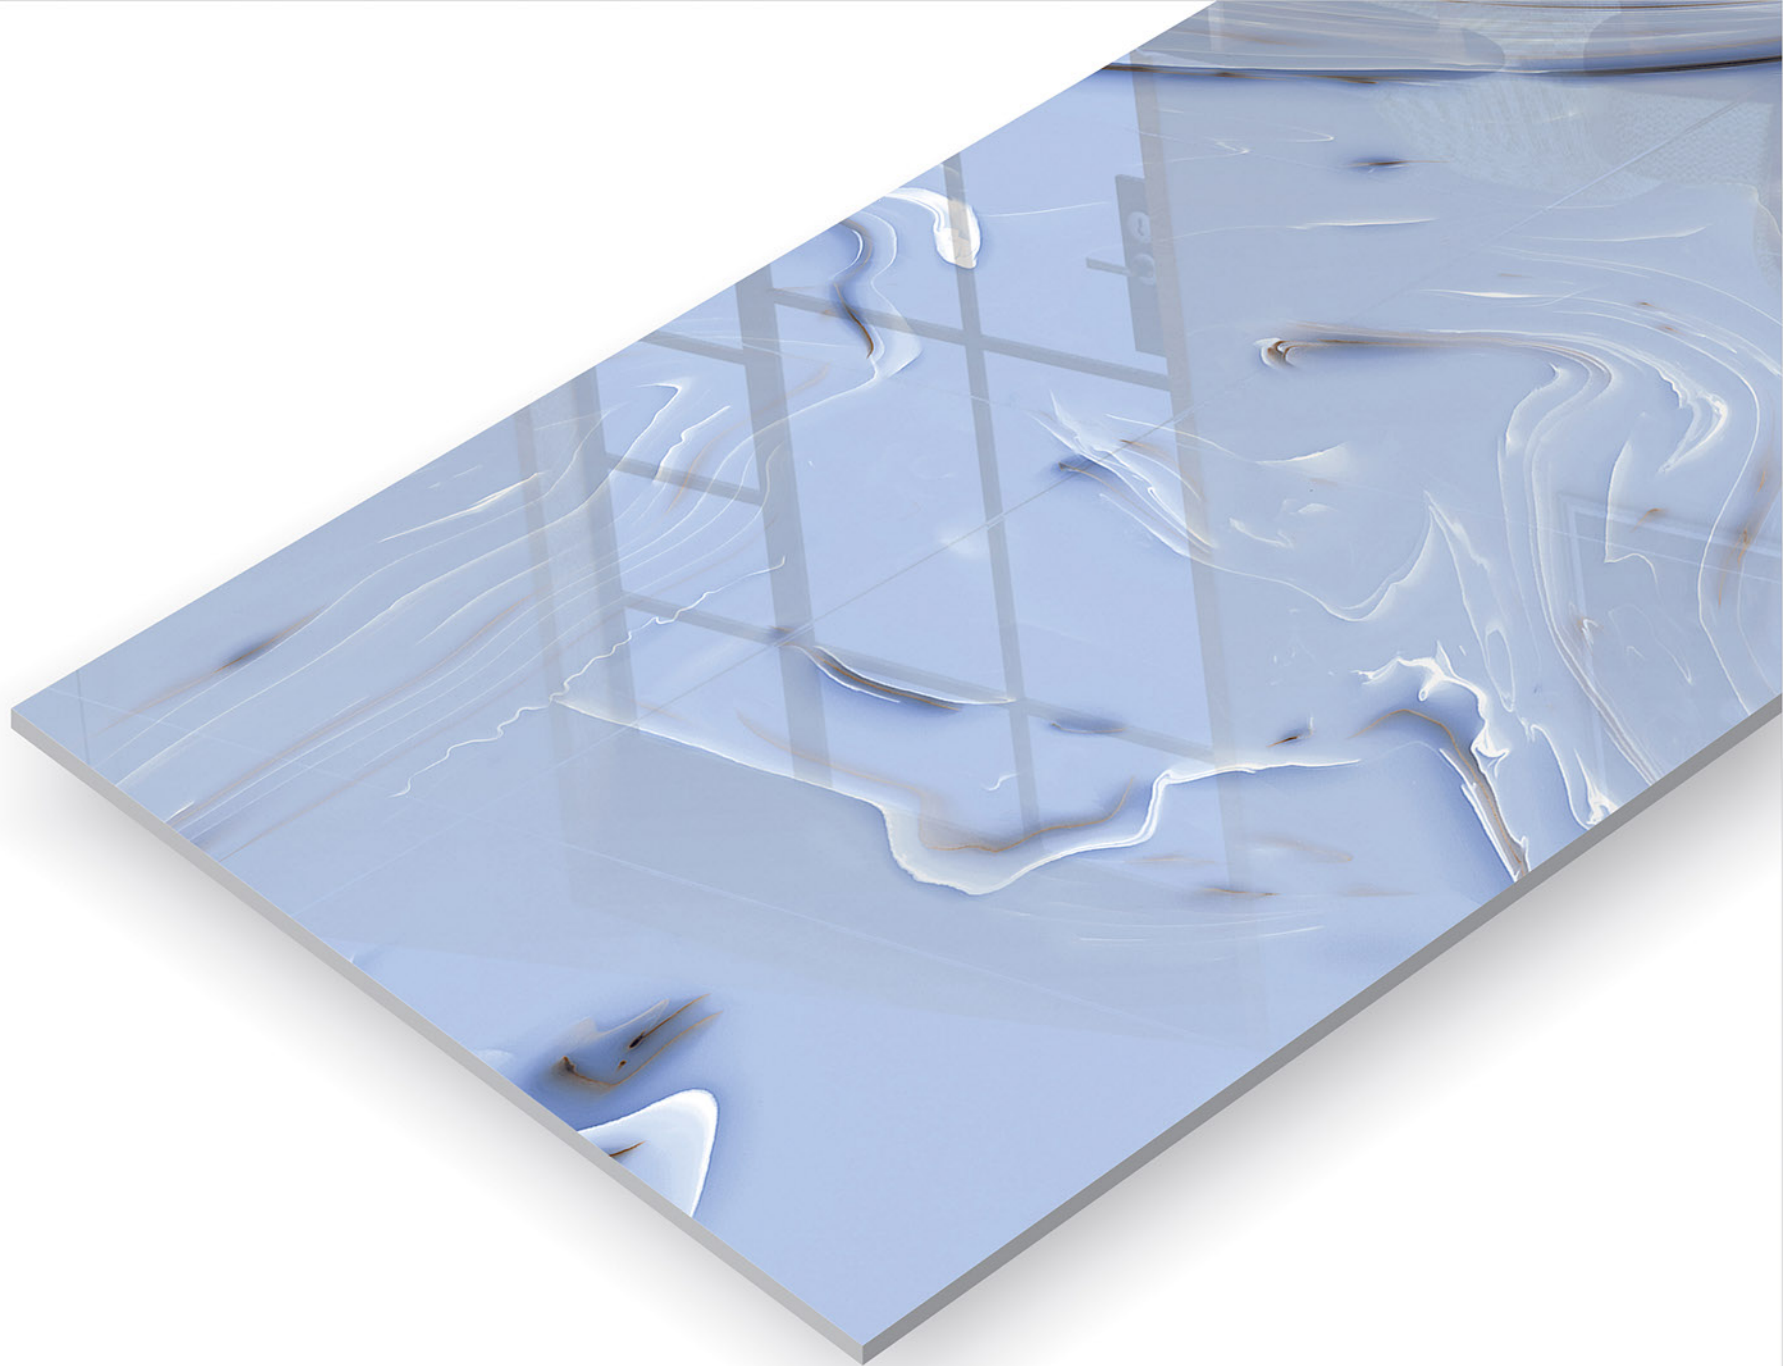

**oreal
blue**

**600x
1200mm**

Lemzon®
MAGNIFICAT SURFACE