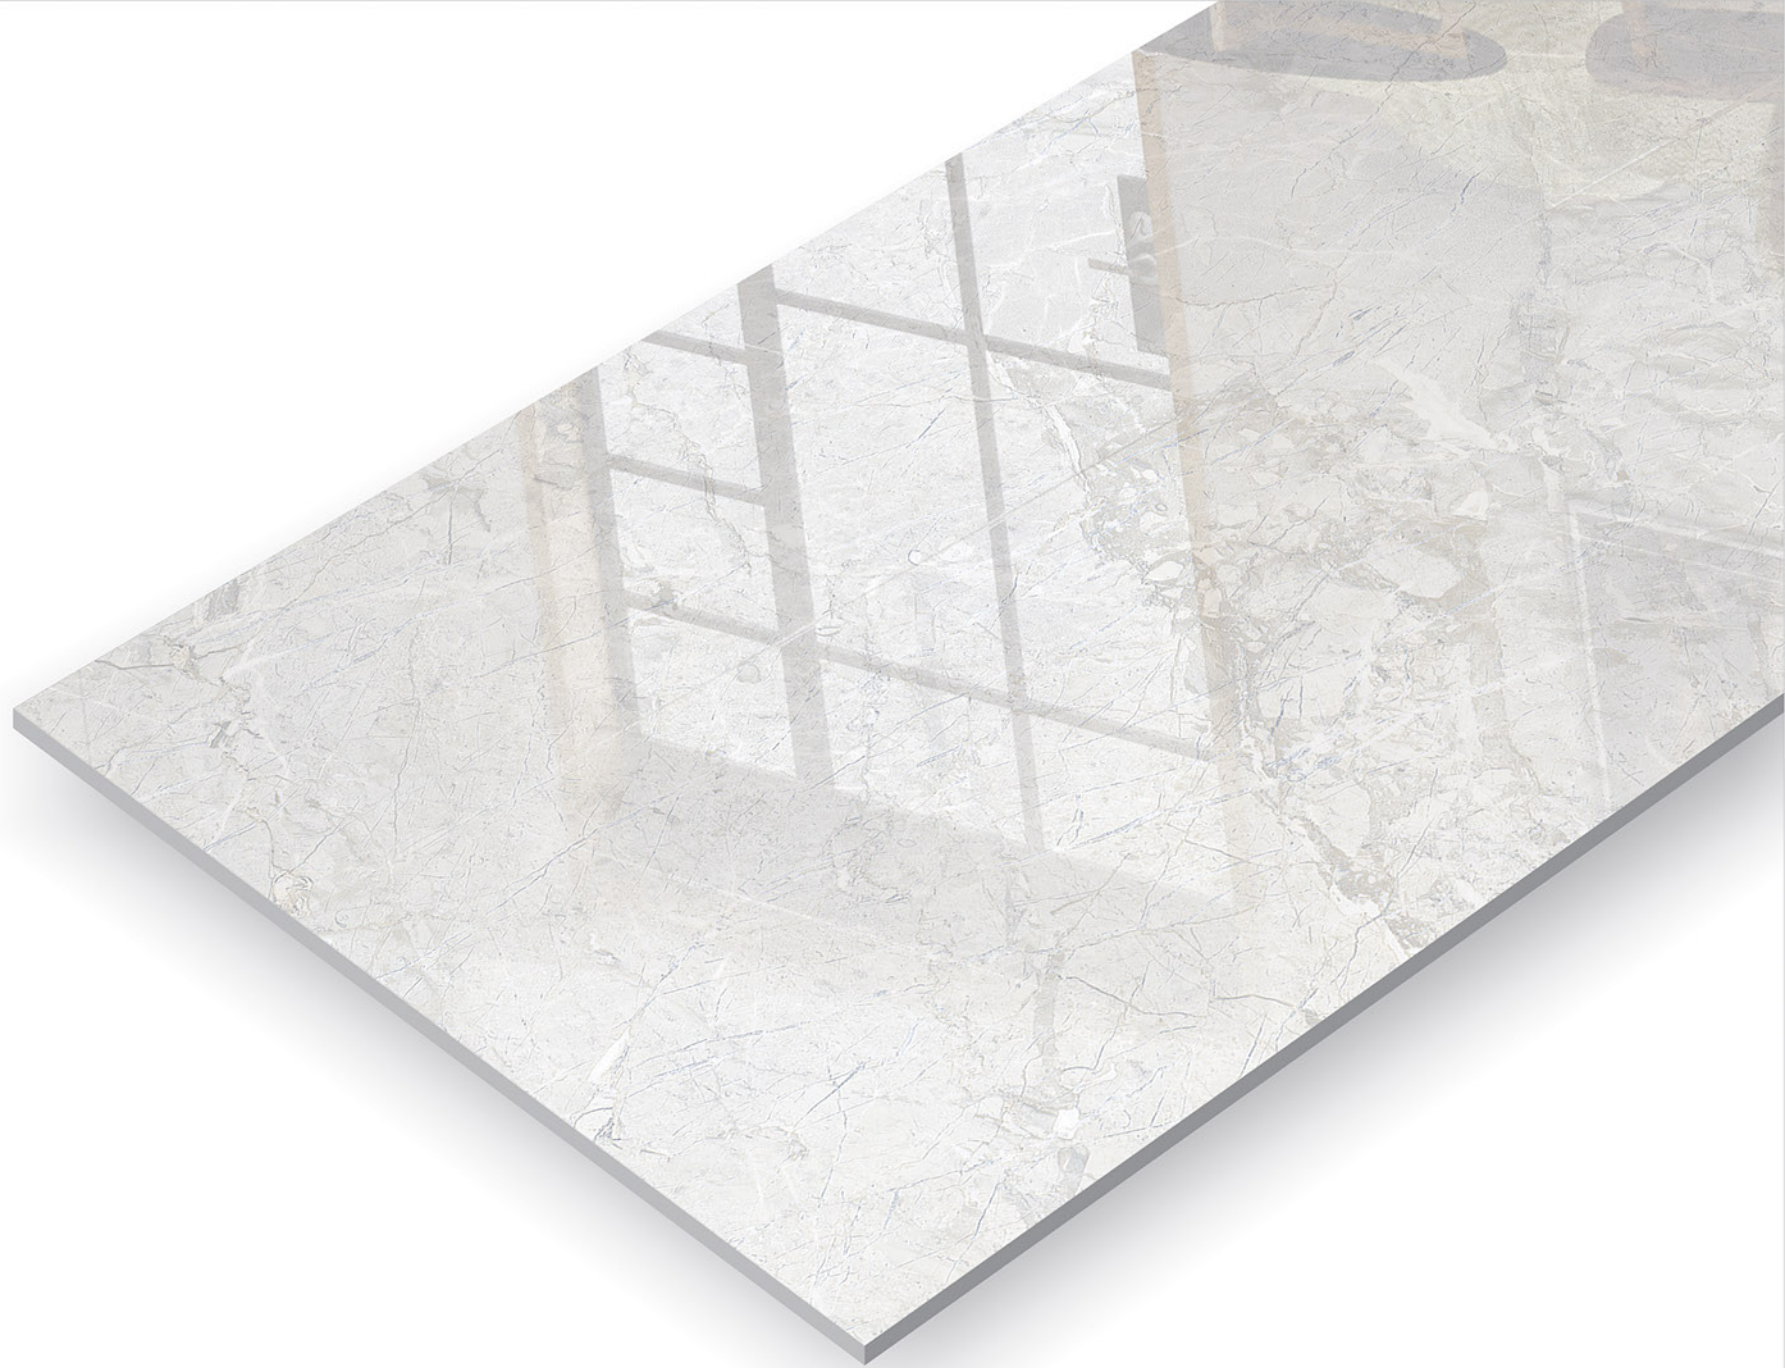

**argos
grey**

**600x
1200mm**

Lemzon®
MAGNIFICAT SURFACE