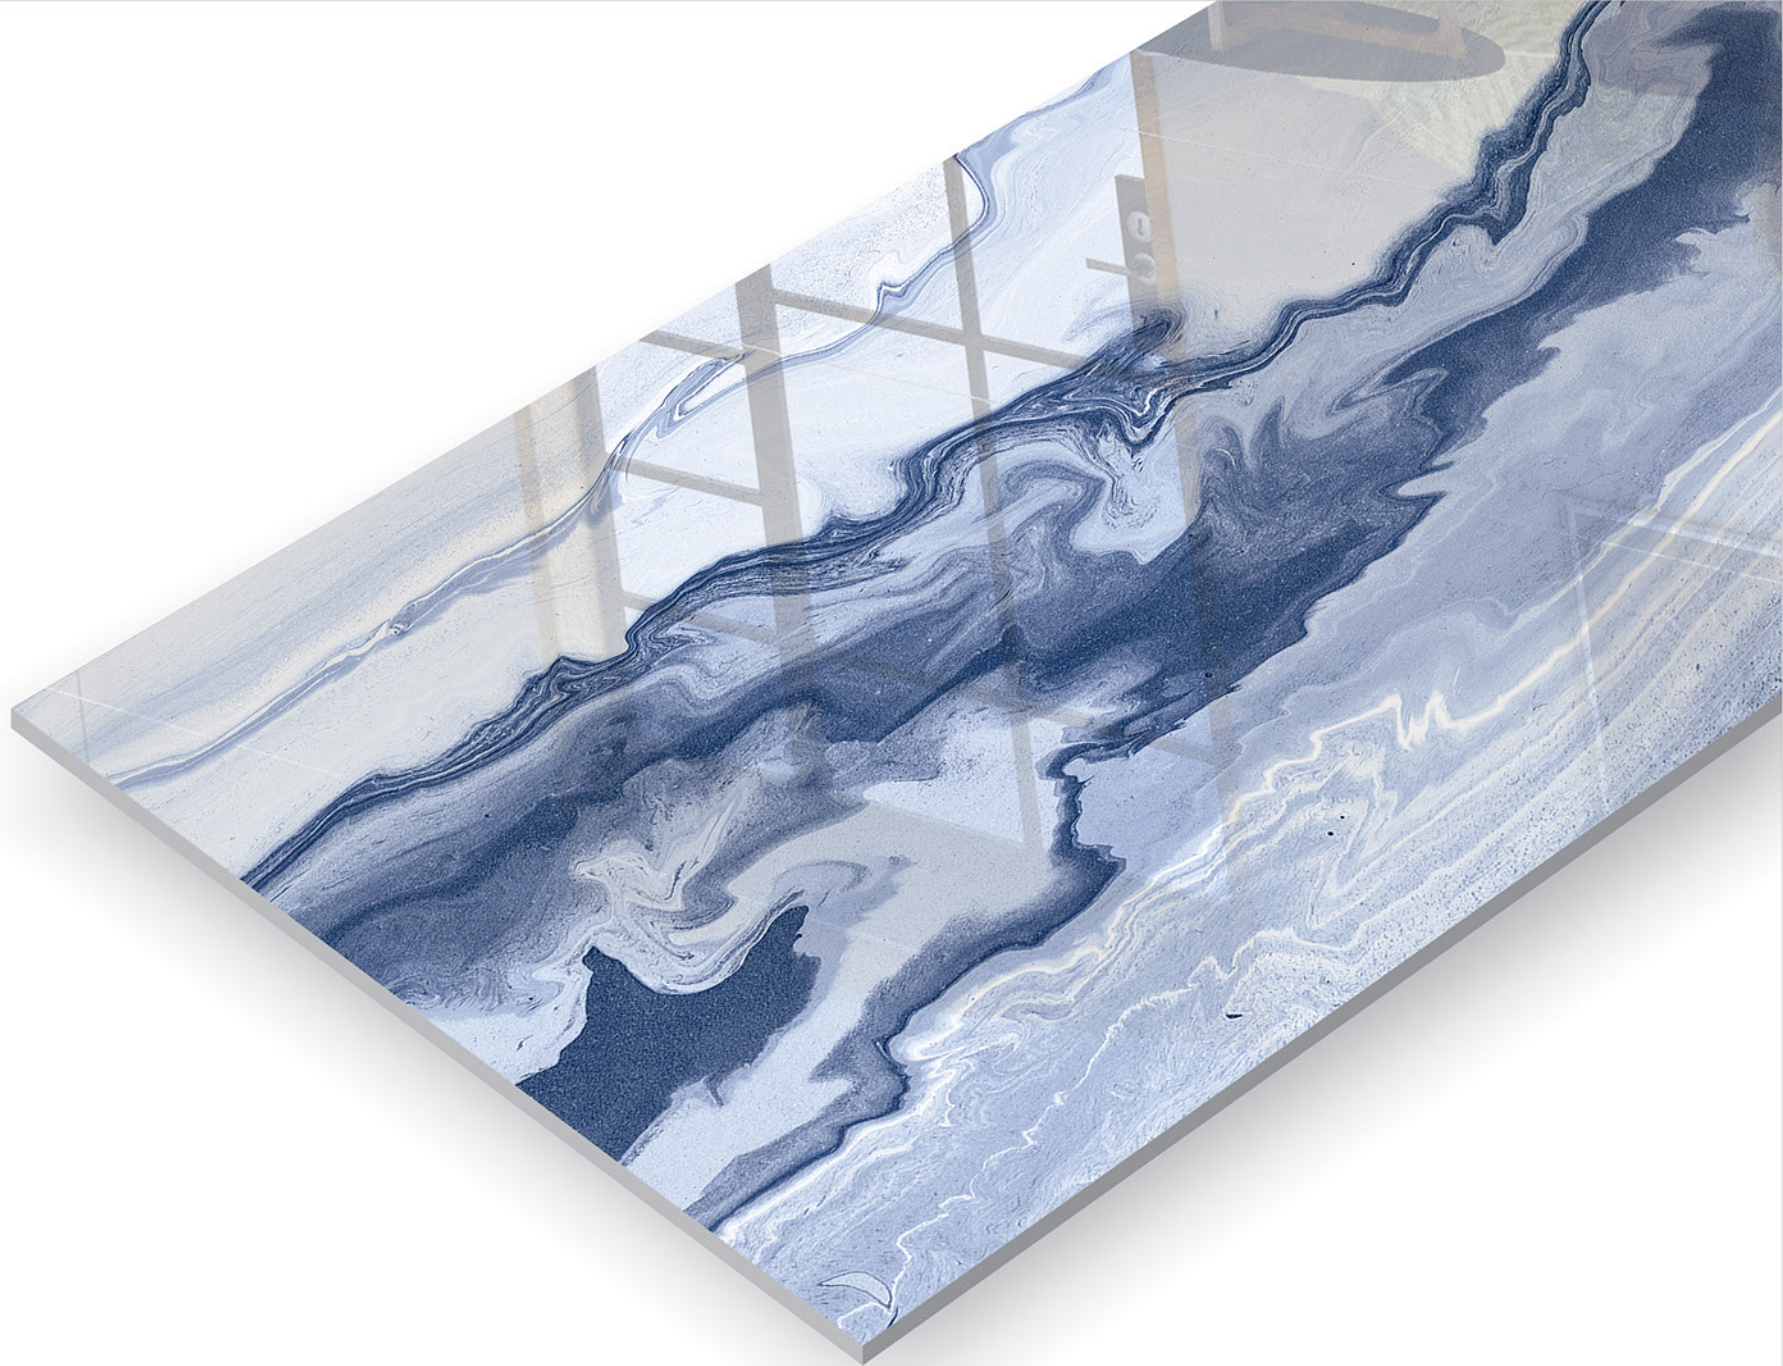

river
blue

600x
1200mm

Lemzon®
MAGNIFICAT SURFACE