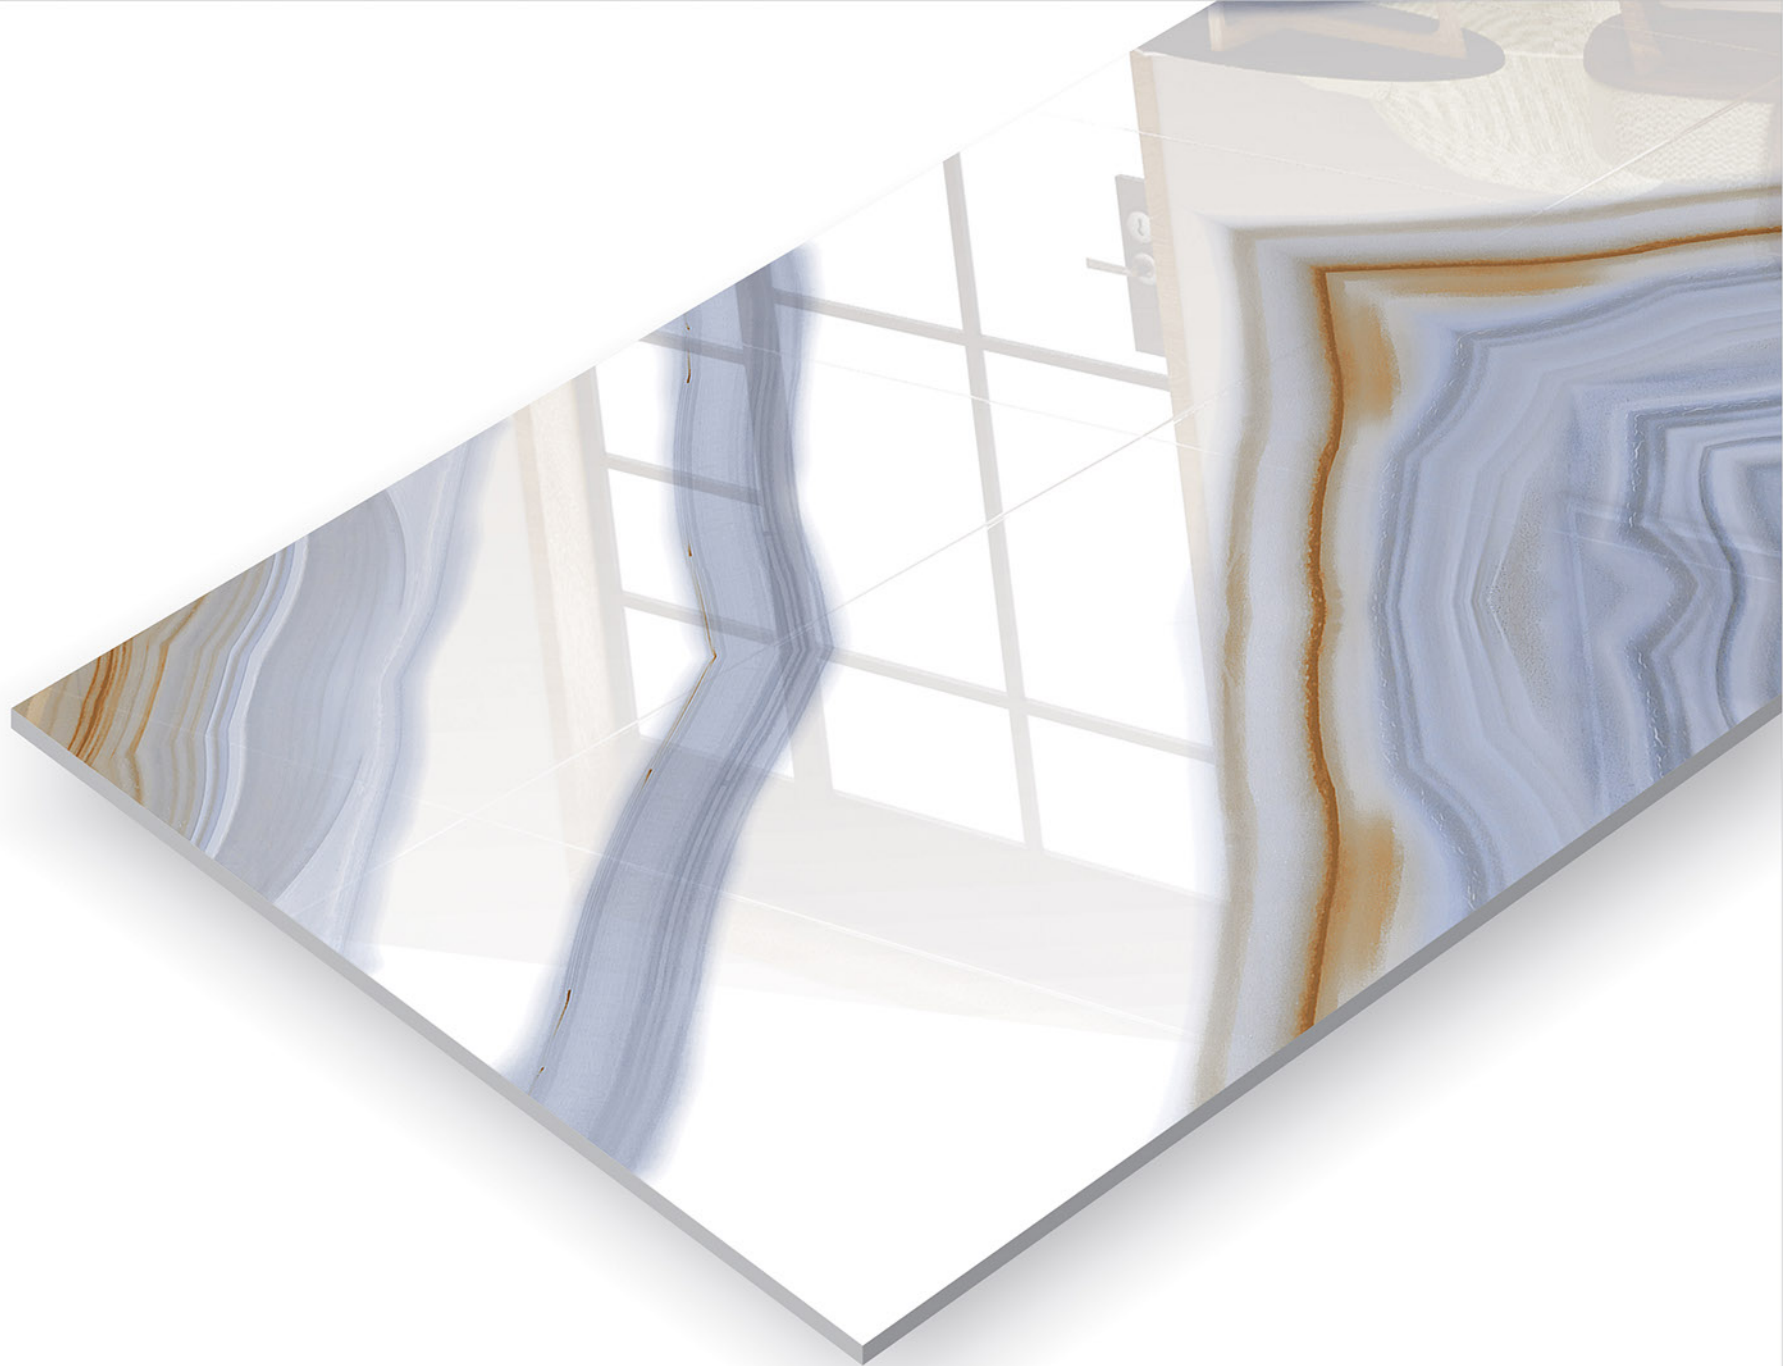

**600x
1200mm**

Lemzon®
MAGNIFICAT SURFACE

Lemzon[®]
MAGNIFICAT SURFACE

**matrix
oro**

**600x
1200mm**

 Finish: **GLOSSY**

elegance
blue

600x
1200mm

Lemzon[®]
MAGNIFICAT SURFACE

Lemzon[®]
MAGNIFICAT SURFACE

**elegance
blue**

**600x
1200mm**

 Finish: **GLOSSY**

 HIGH STRENGTH

 ECO FRIENDLY

 RANDOM DESIGN