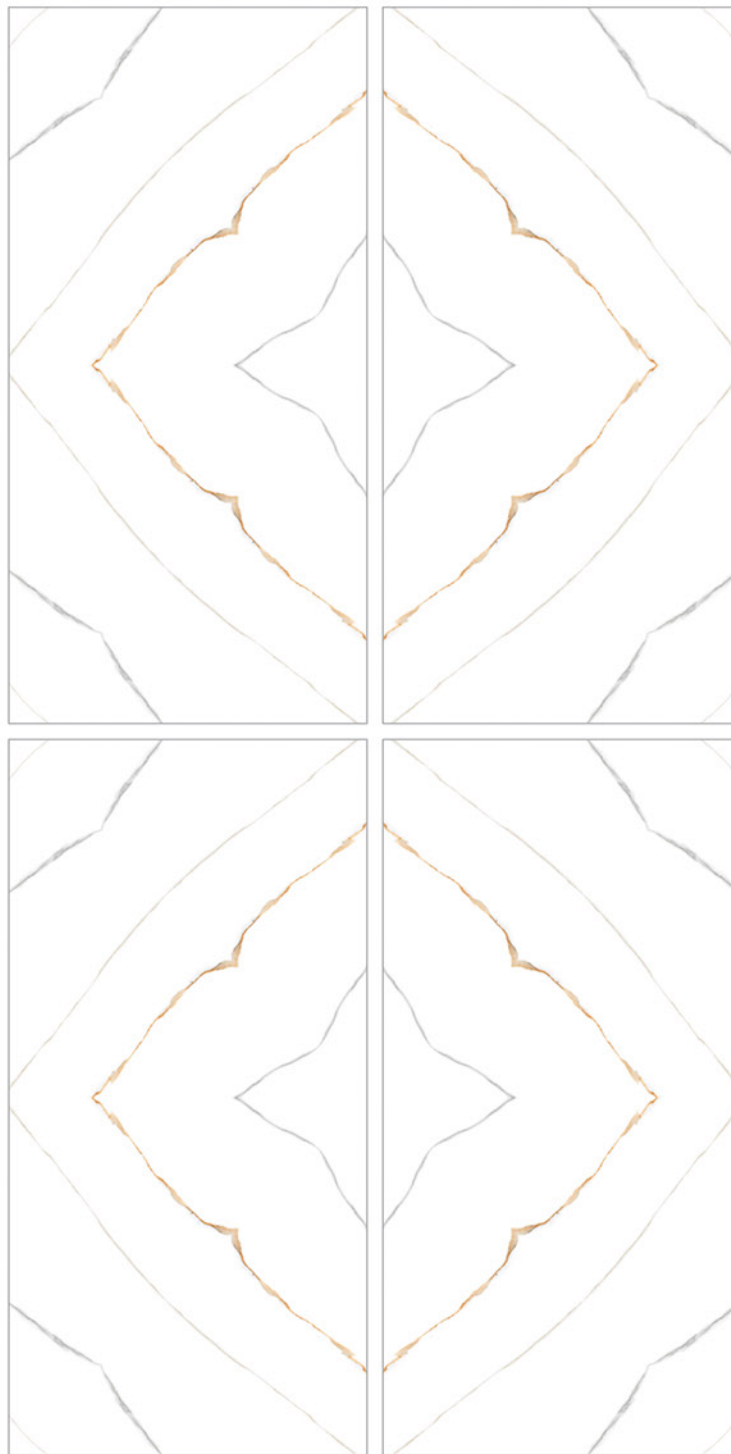

Lemzon®
MAGNIFICAT SURFACE

Lemzon[®]
MAGNIFICAT SURFACE

**costa
white**

**600x
1200mm**

 **Finish: GLOSSY**

**marita
statuario**

**600x
1200mm**

Lemzon®
MAGNIFICAT SURFACE