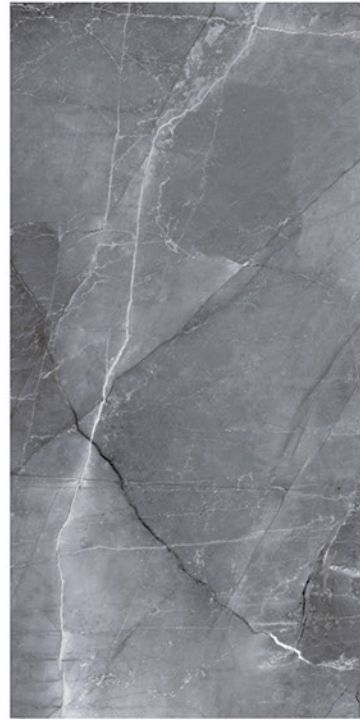

Lemzon®
MAGNIFICAT SURFACE

**pulpis
grey**

**600x
1200mm**

Finish: **GLOSSY**

HIGH STRENGTH

ECO FRIENDLY

RANDOM DESIGN

LOW MAINTENANCE