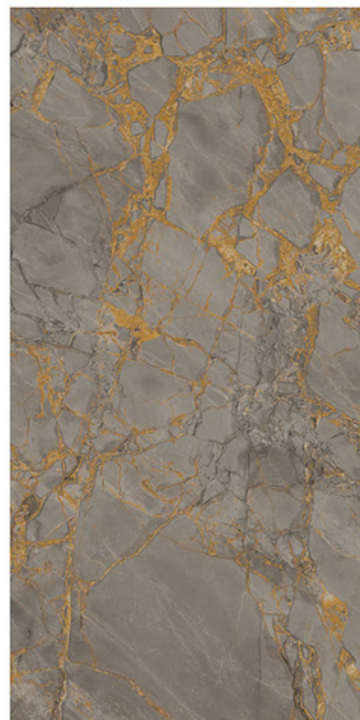

**600x
1200mm**

Lemzon®
MAGNIFICAT SURFACE

Lemzon[®]
MAGNIFICAT SURFACE

**hakate
dragon**

**600x
1200mm**

 Finish: **GLOSSY**

 HIGH STRENGTH

 ECO FRIENDLY