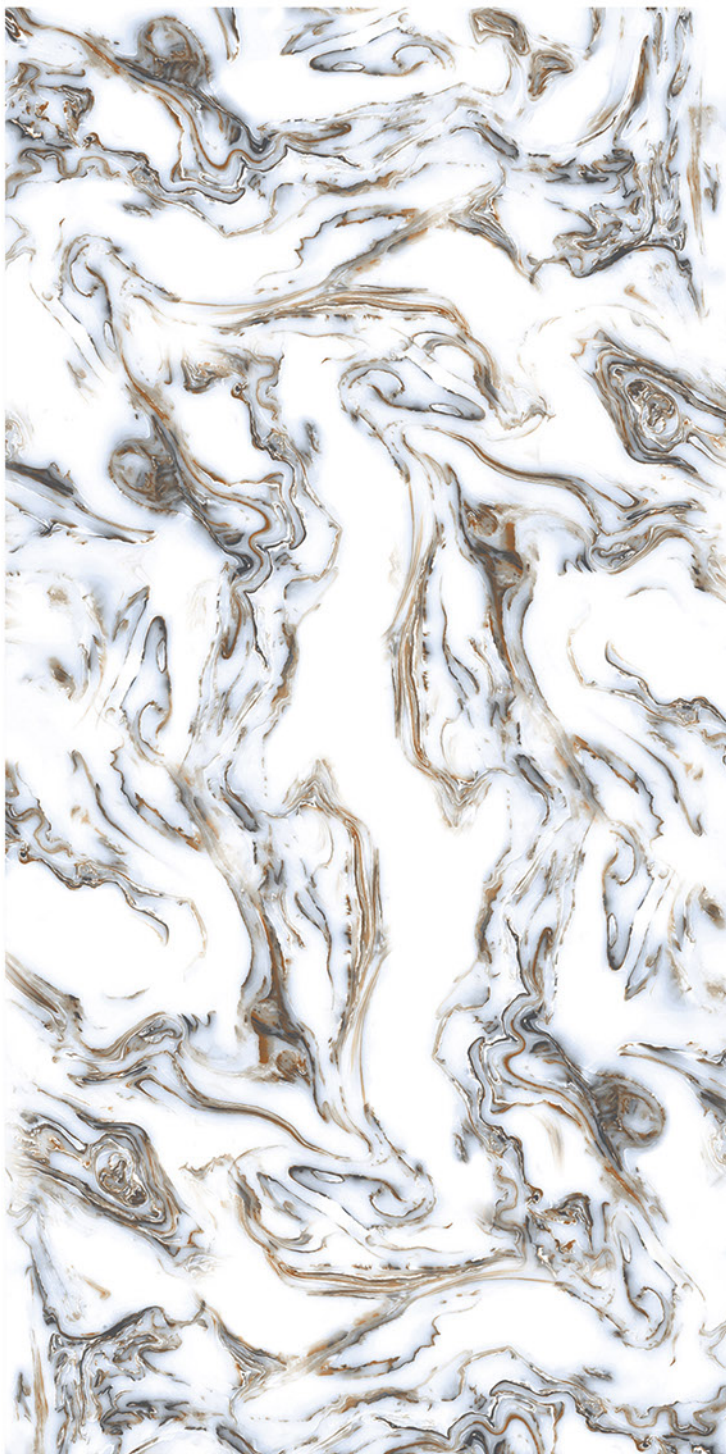

 HIGH STRENGTH

 ECO FRIENDLY

 RANDOM DESIGN

 LOW MAINTENANCE

**Ice
fusion**

**600x
1200mm**

Lemzon®
MAGNIFICAT SURFACE

Lemzon[®]
MAGNIFICAT SURFACE