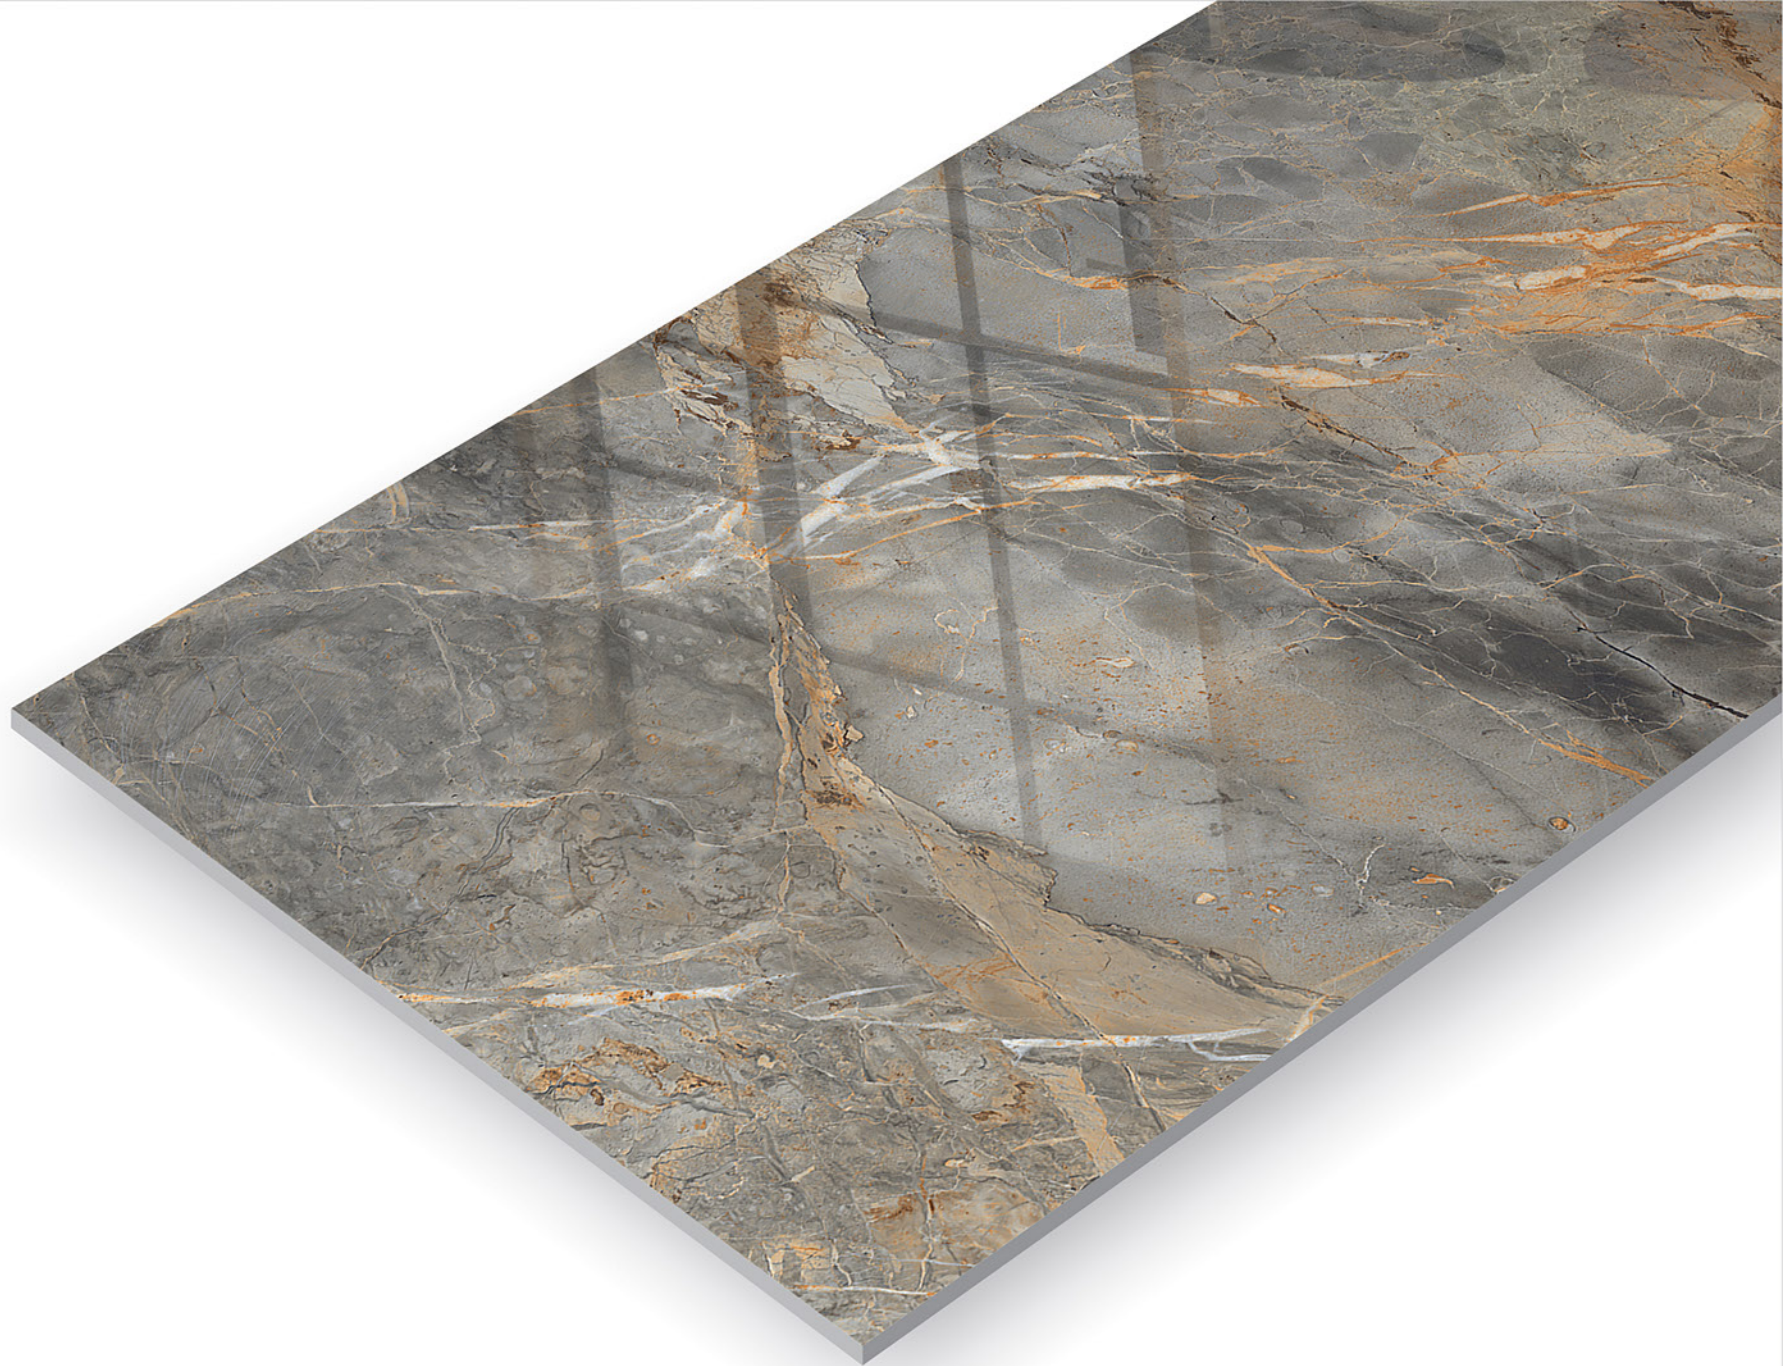

**olive
brass**

**600x
1200mm**

Lemzon®
MAGNIFICAT SURFACE