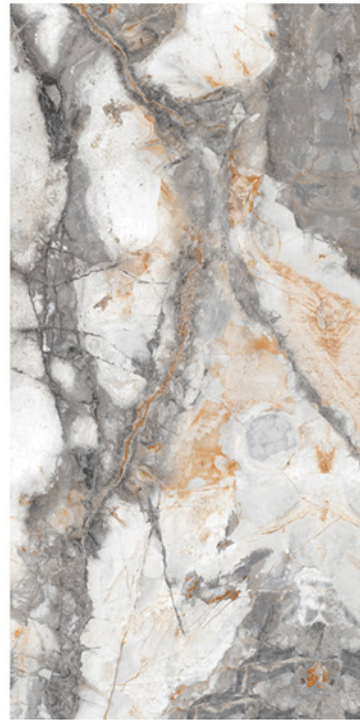

 ECO FRIENDLY

 RANDOM DESIGN

 LOW MAINTENANCE

breccia
grey

**invisible
grey**

**600x
1200mm**

Lemzon®
MAGNIFICAT SURFACE

Lemzon[®]
MAGNIFICAT SURFACE