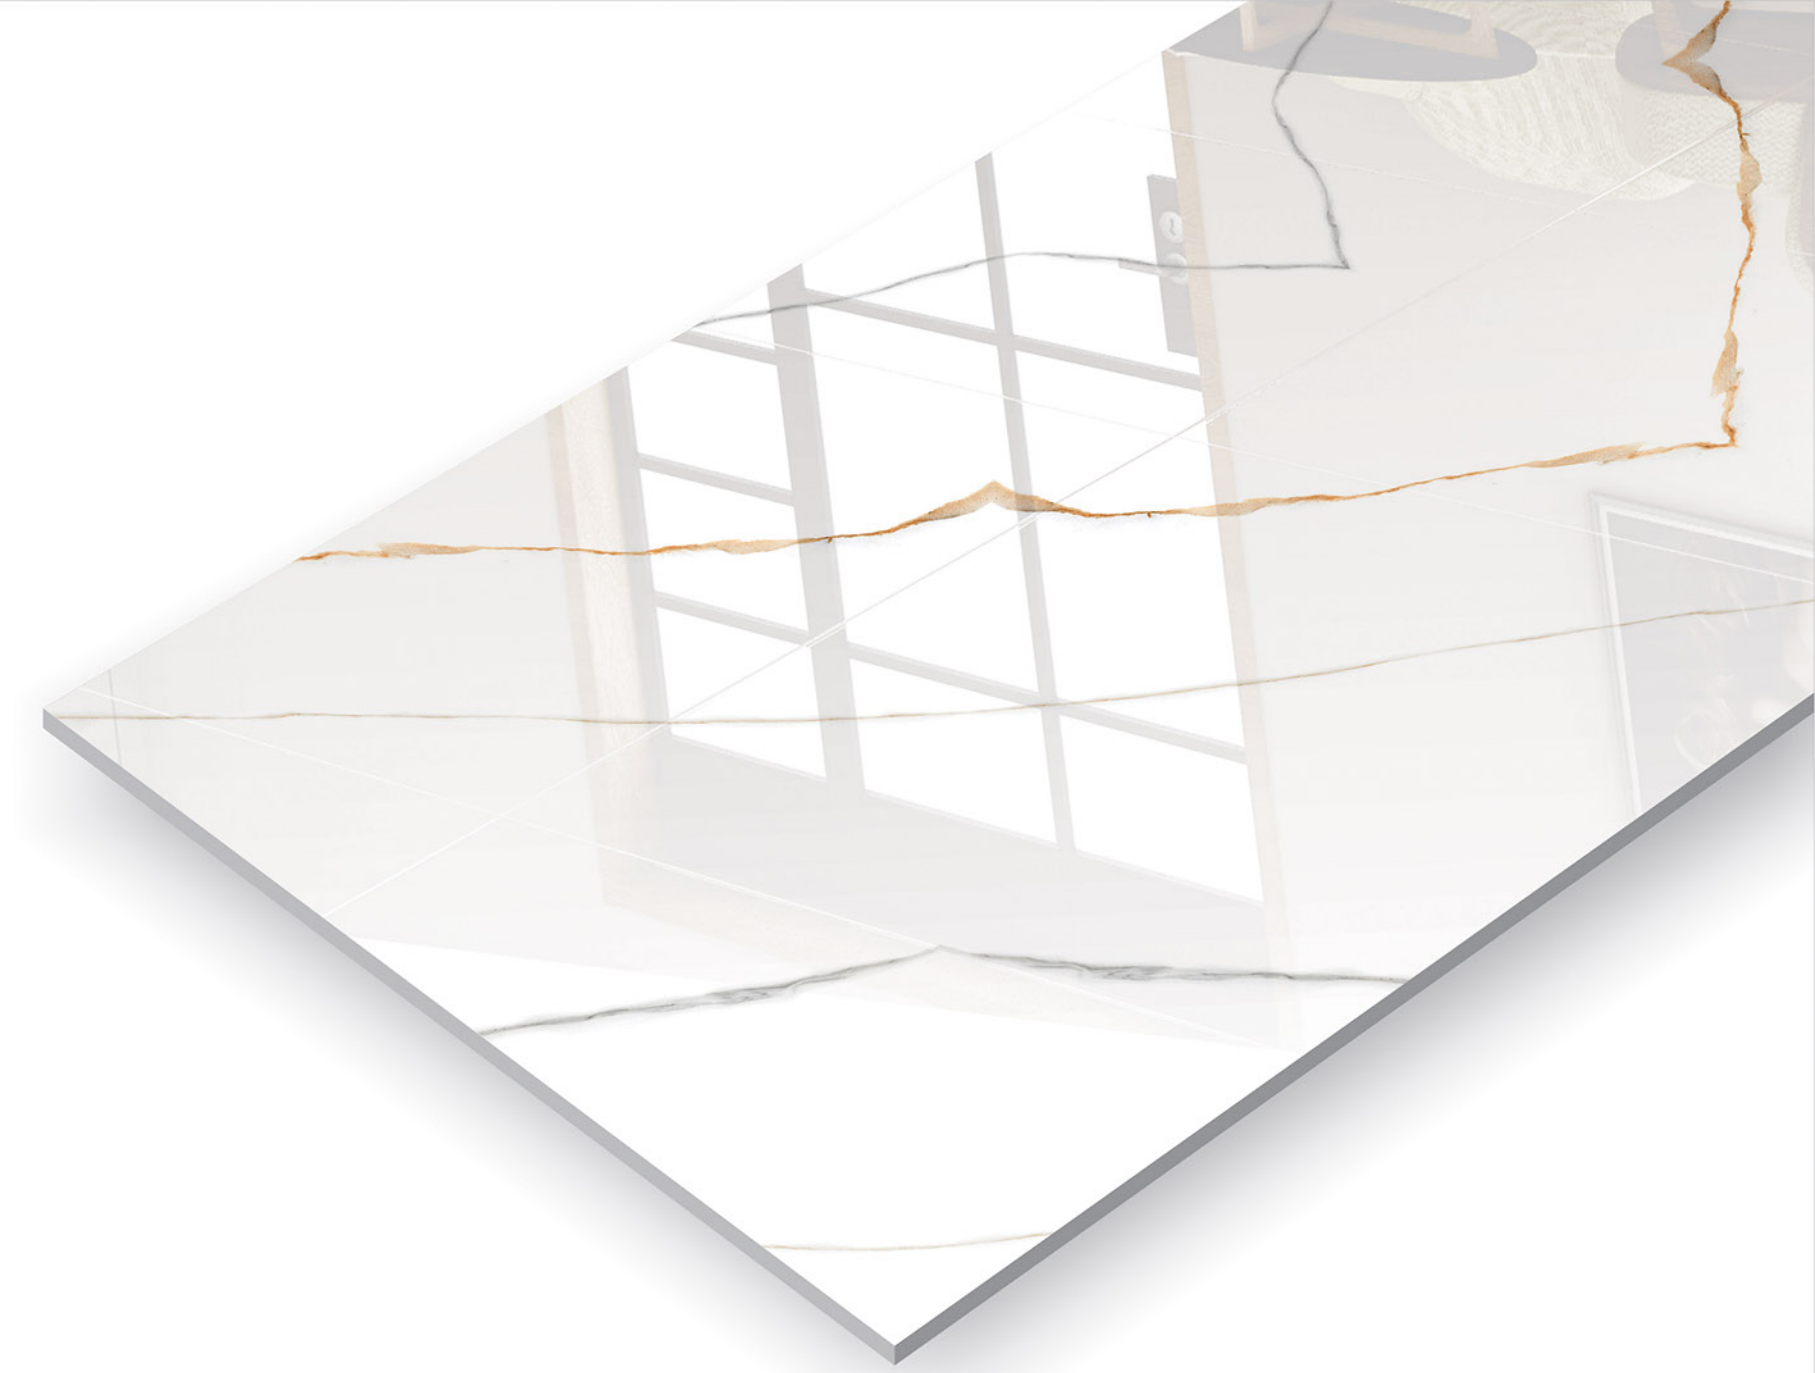

Lemzon®
MAGNIFICAT SURFACE

Lemzon[®]
MAGNIFICAT SURFACE

**costa
white**

**600x
1200mm**

 **Finish: GLOSSY**

**marita
statuario**

**600x
1200mm**

Lemzon®
MAGNIFICAT SURFACE