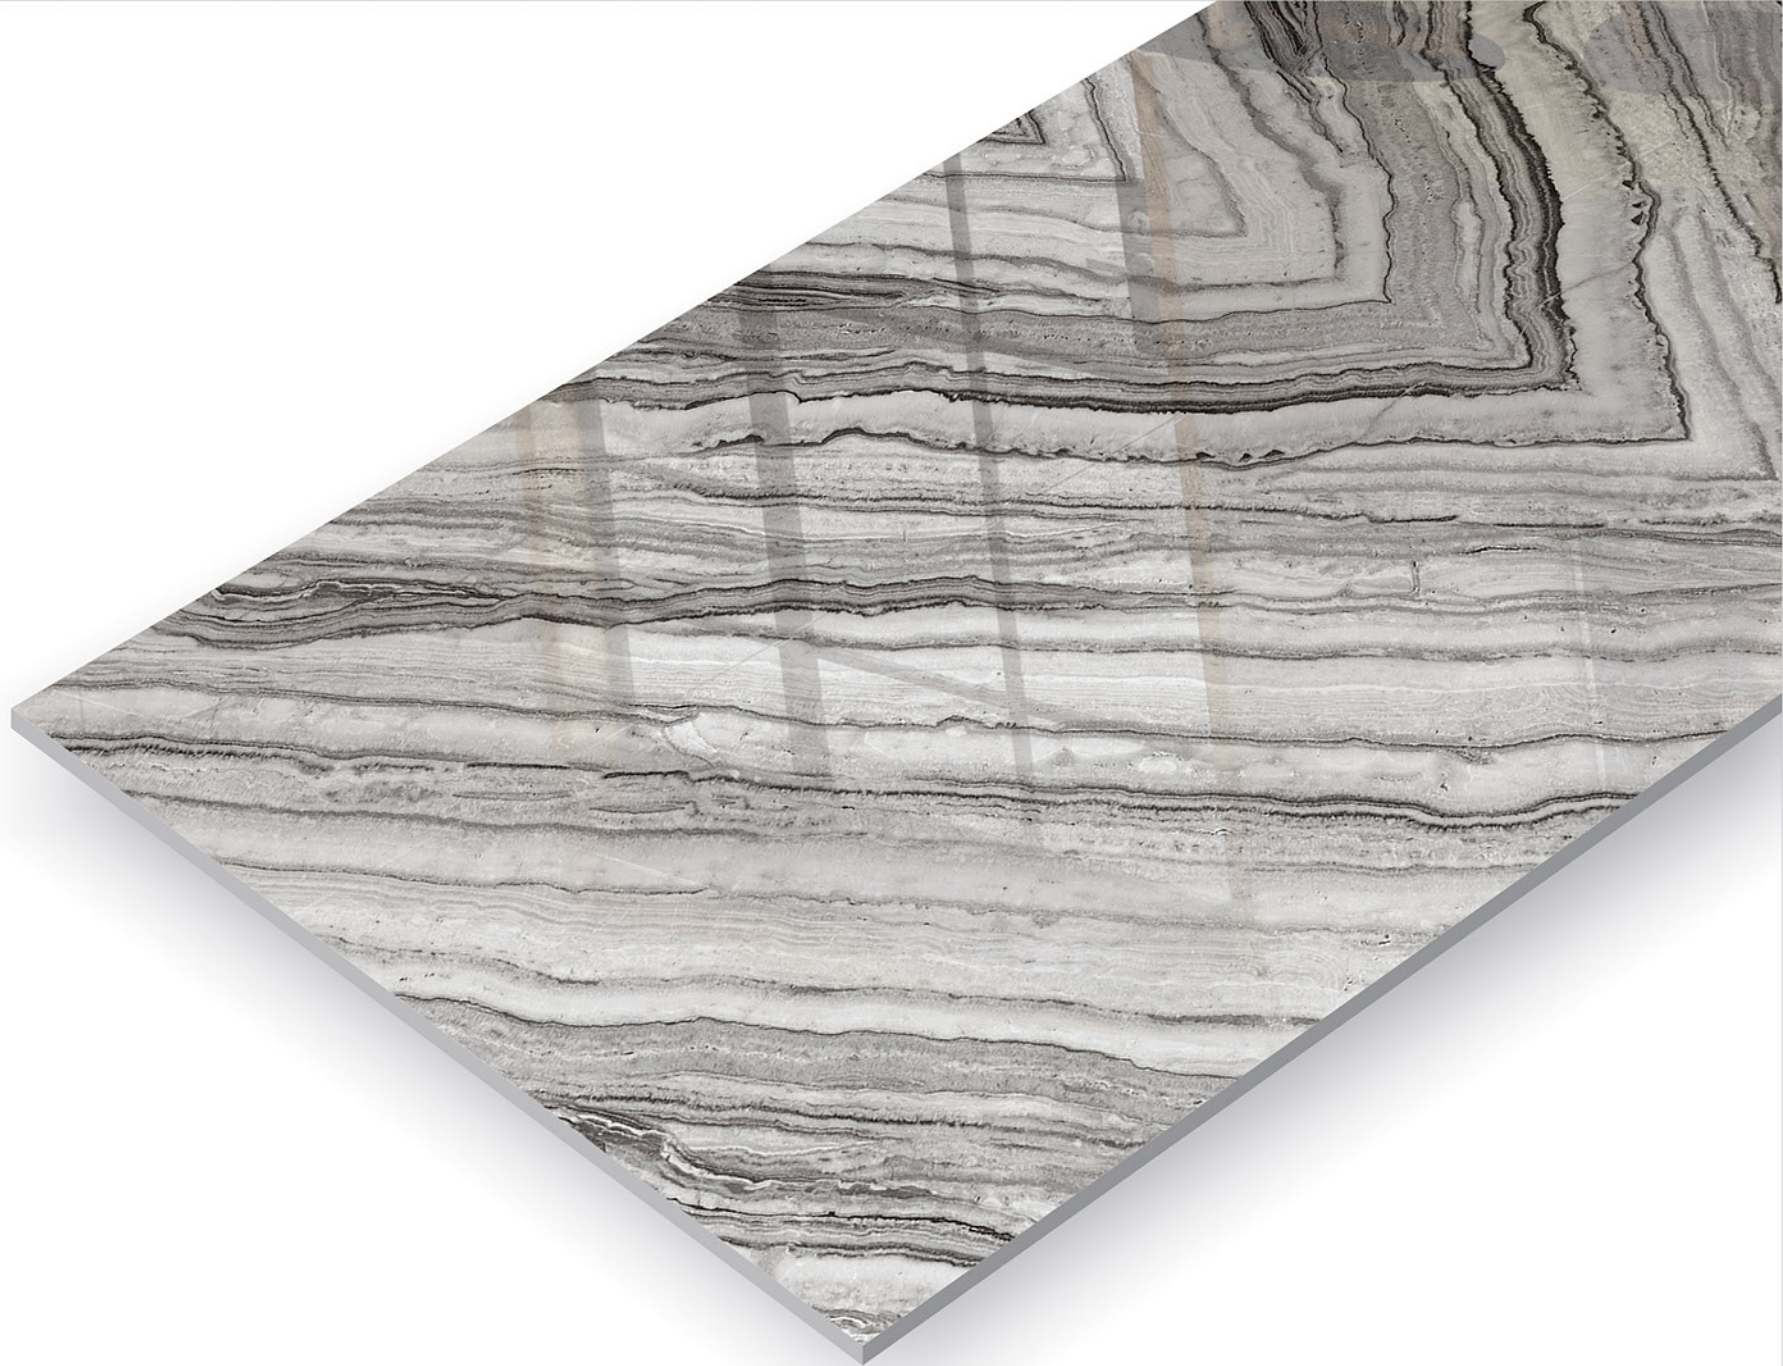

**600x
1200mm**

 Finish: **GLOSSY**

 HIGH STRENGTH

 ECO FRIENDLY

 RANDOM DESIGN

 LOW MAINTENANCE

**kolloth
grey**

**600x
1200mm**