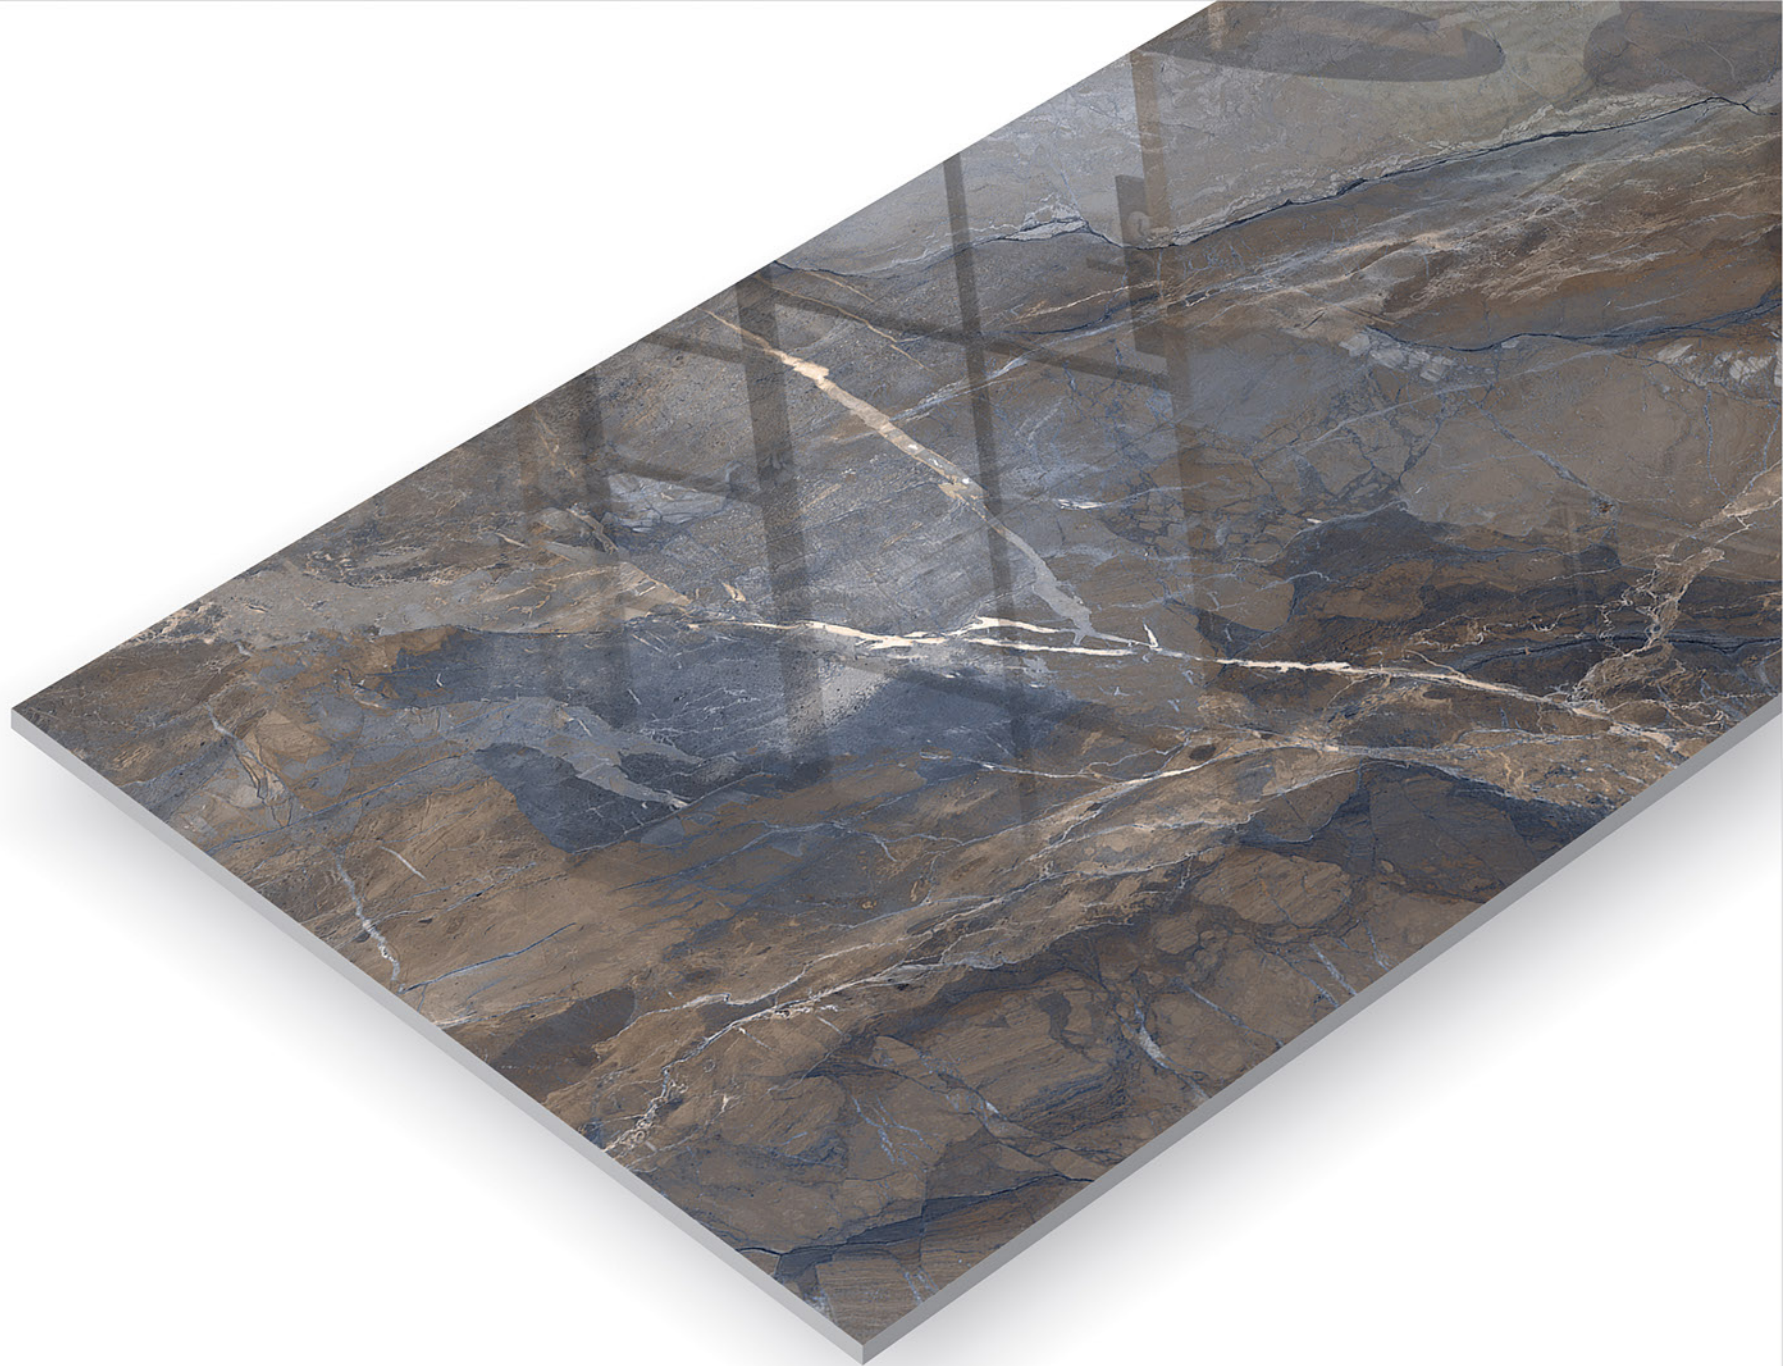

**600x
1200mm**

 Finish: **GLOSSY**

 HIGH STRENGTH

 ECO FRIENDLY

 RANDOM DESIGN

 LOW MAINTENANCE

cortina
sand

**illusion
blue**