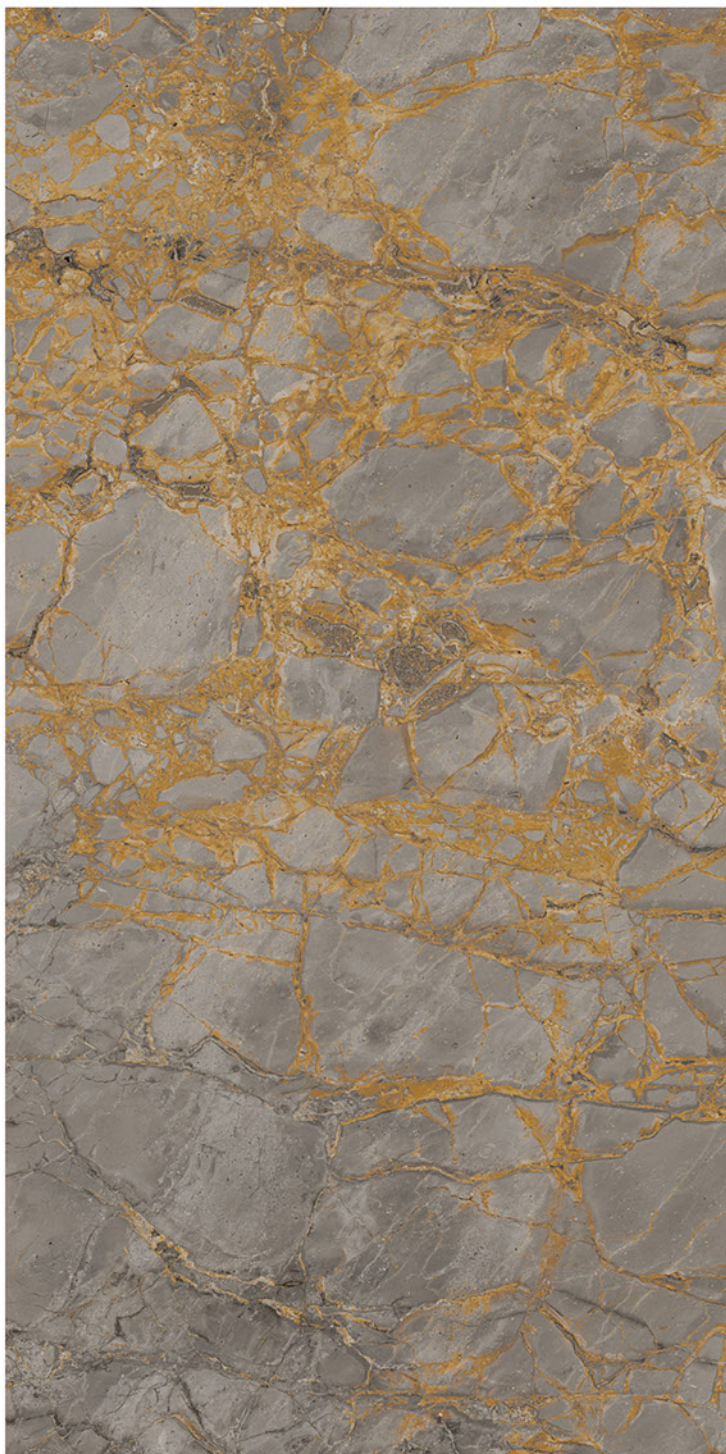

**600x
1200mm**

Lemzon®
MAGNIFICAT SURFACE

Lemzon[®]
MAGNIFICAT SURFACE

**hakate
dragon**

**600x
1200mm**

 Finish: **GLOSSY**

 HIGH STRENGTH

 ECO FRIENDLY