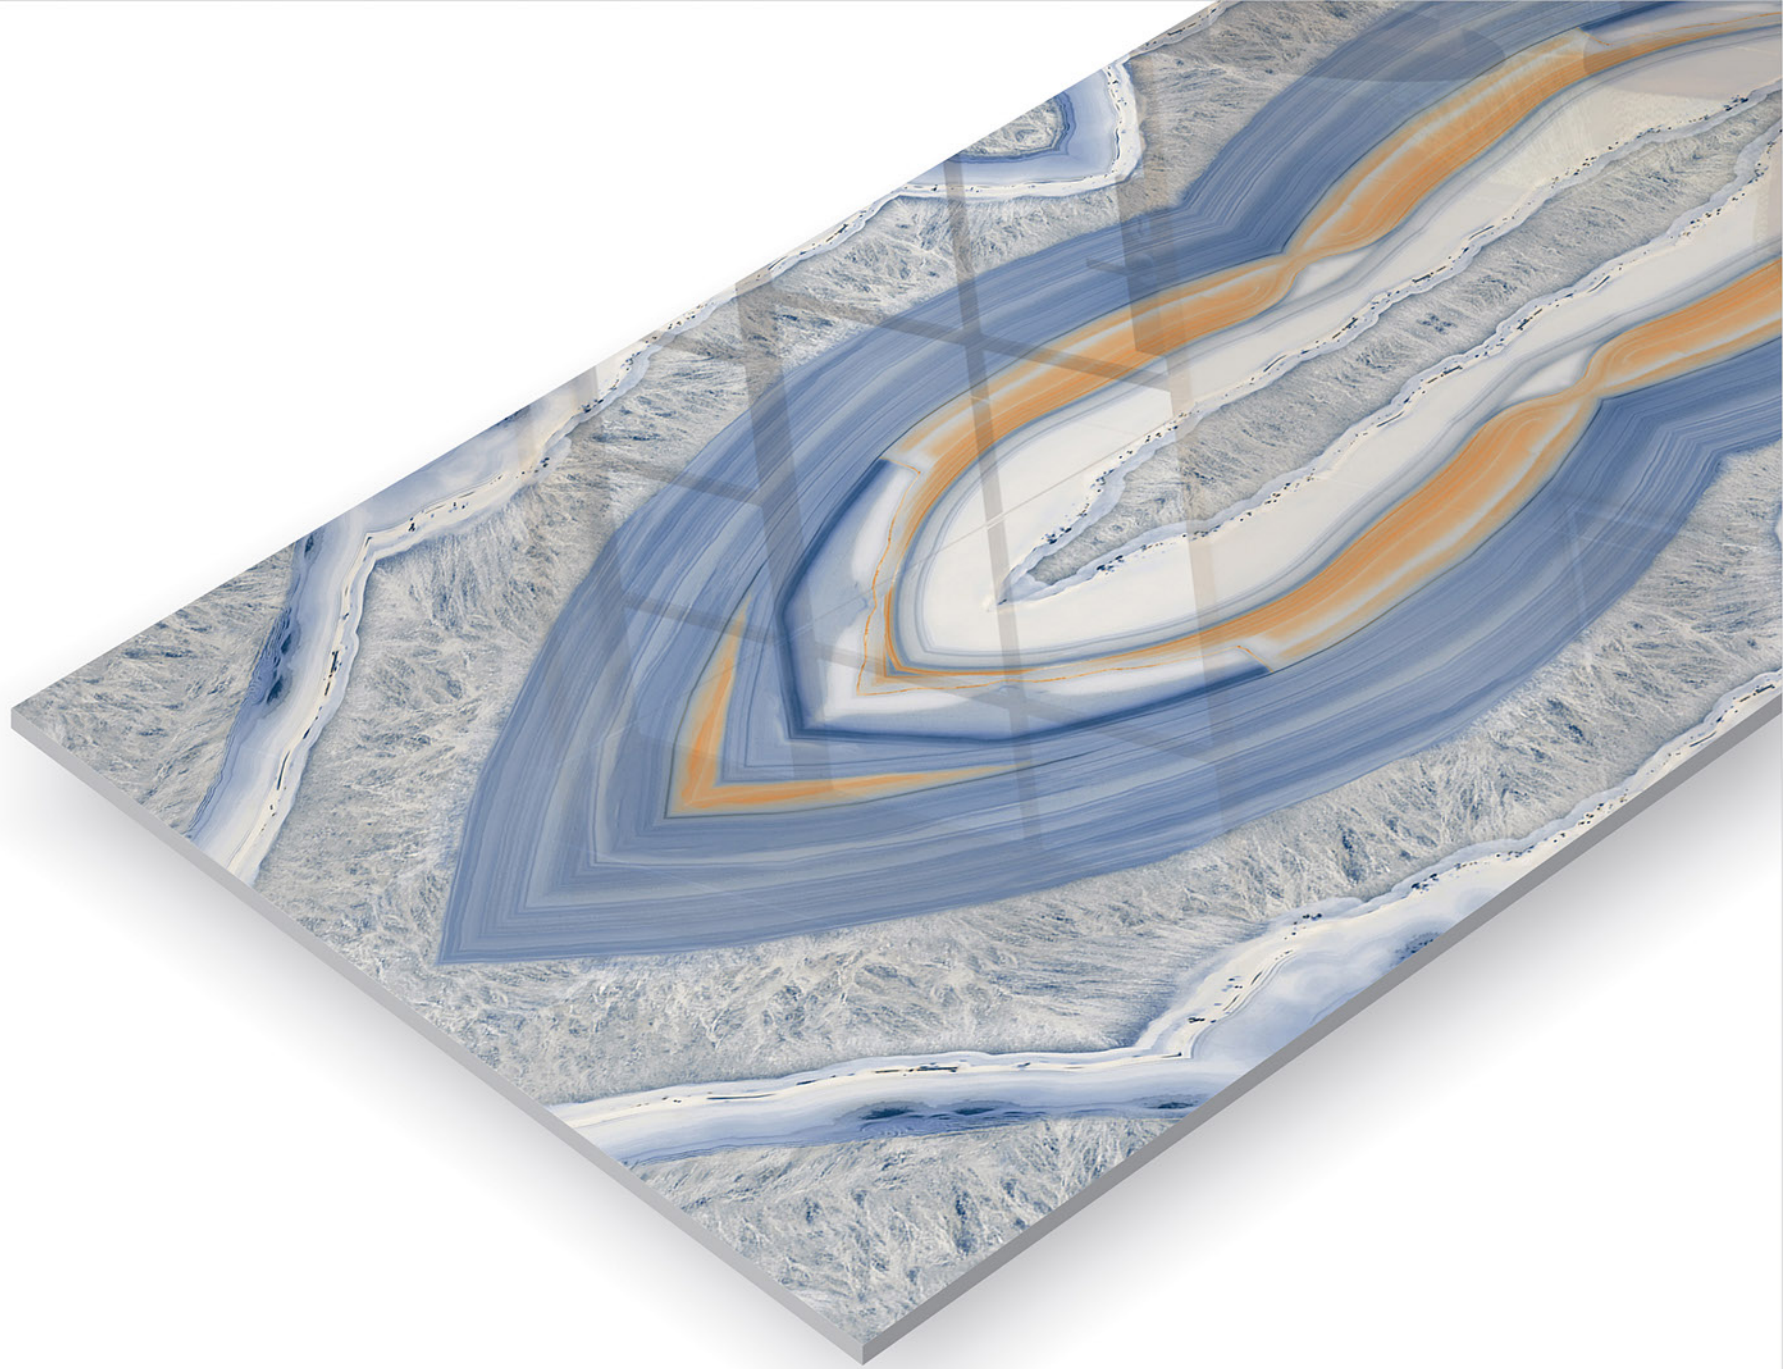

**polar
white**

**600x
1200mm**

 Finish: **GLOSSY**

 HIGH STRENGTH

 ECO FRIENDLY

 RANDOM DESIGN

 LOW MAINTENANCE

**marvel
blue**

**600x
1200mm**

Lemzon®
MAGNIFICAT SURFACE

Lemzon[®]
MAGNIFICAT SURFACE

**marvel
blue**

**600x
1200mm**

 Finish: **GLOSSY**

 HIGH STRENGTH

 ECO FRIENDLY

 RANDOM DESIGN

 LOW MAINTENANCE

**carpet
blue**

**600x
1200mm**

Lemzon®
MAGNIFICAT SURFACE

Lemzon[®]
MAGNIFICAT SURFACE

**carpet
blue**

**600x
1200mm**