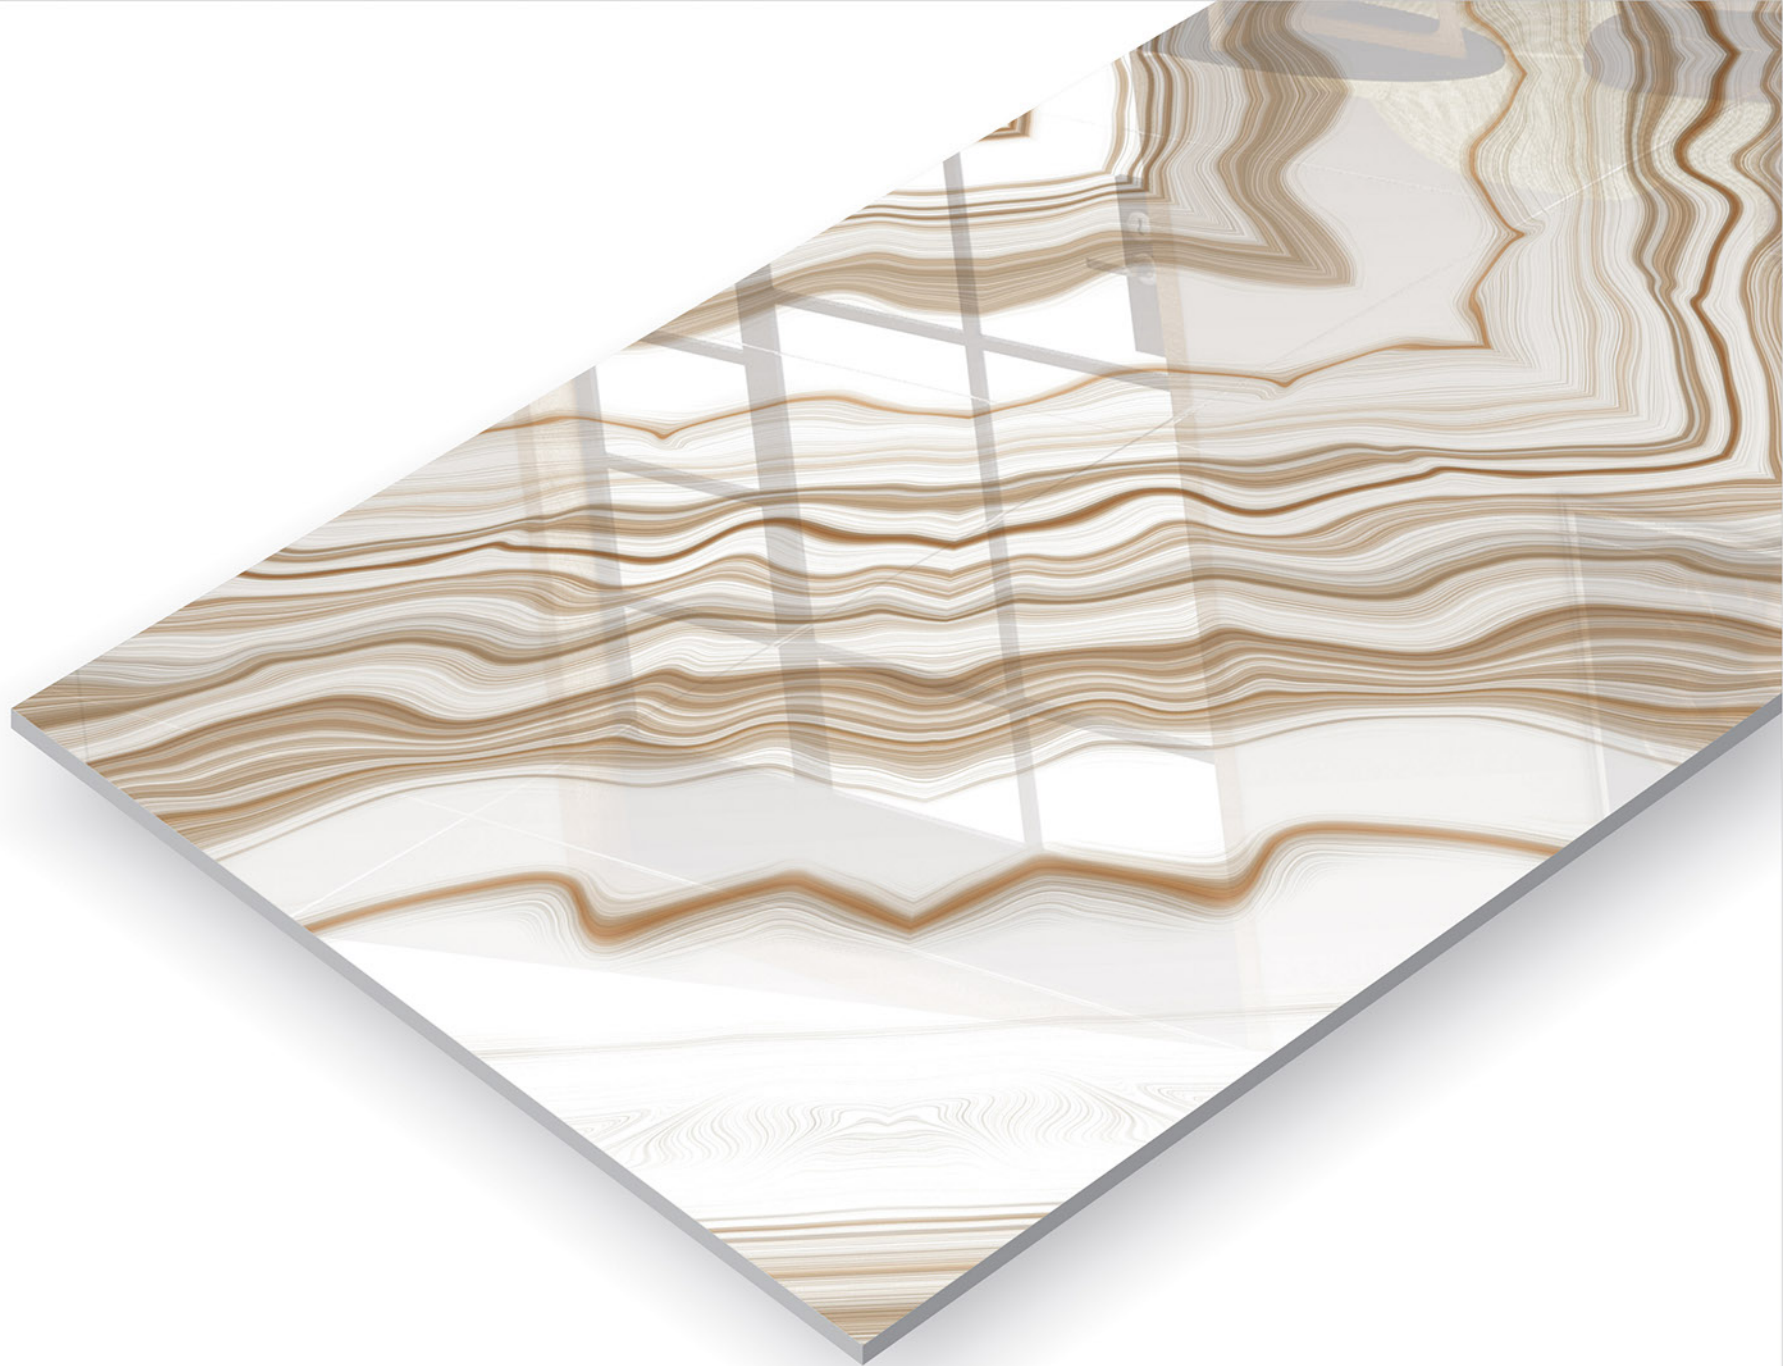

Lemzon[®]
MAGNIFICAT SURFACE

**marita
statuario**

**600x
1200mm**

 Finish: **GLOSSY**

**rogg
bronze**

**600x
1200mm**

Lemzon®
MAGNIFICAT SURFACE

Lemzon[®]
MAGNIFICAT SURFACE