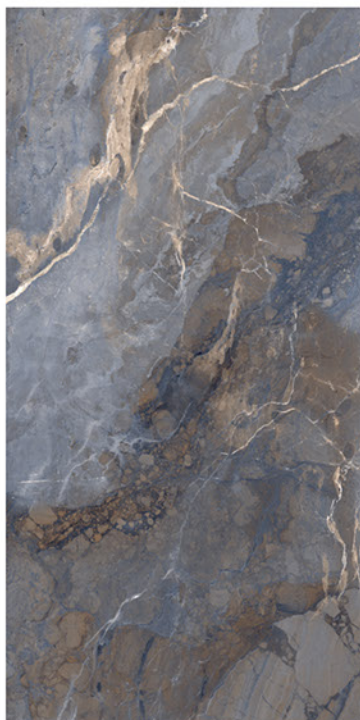

**600x
1200mm**

Lemzon®
MAGNIFICAT SURFACE

Lemzon[®]
MAGNIFICAT SURFACE

**illusion
blue**

**600x
1200mm**

 Finish: **GLOSSY**

 HIGH STRENGTH

 ECO FRIENDLY