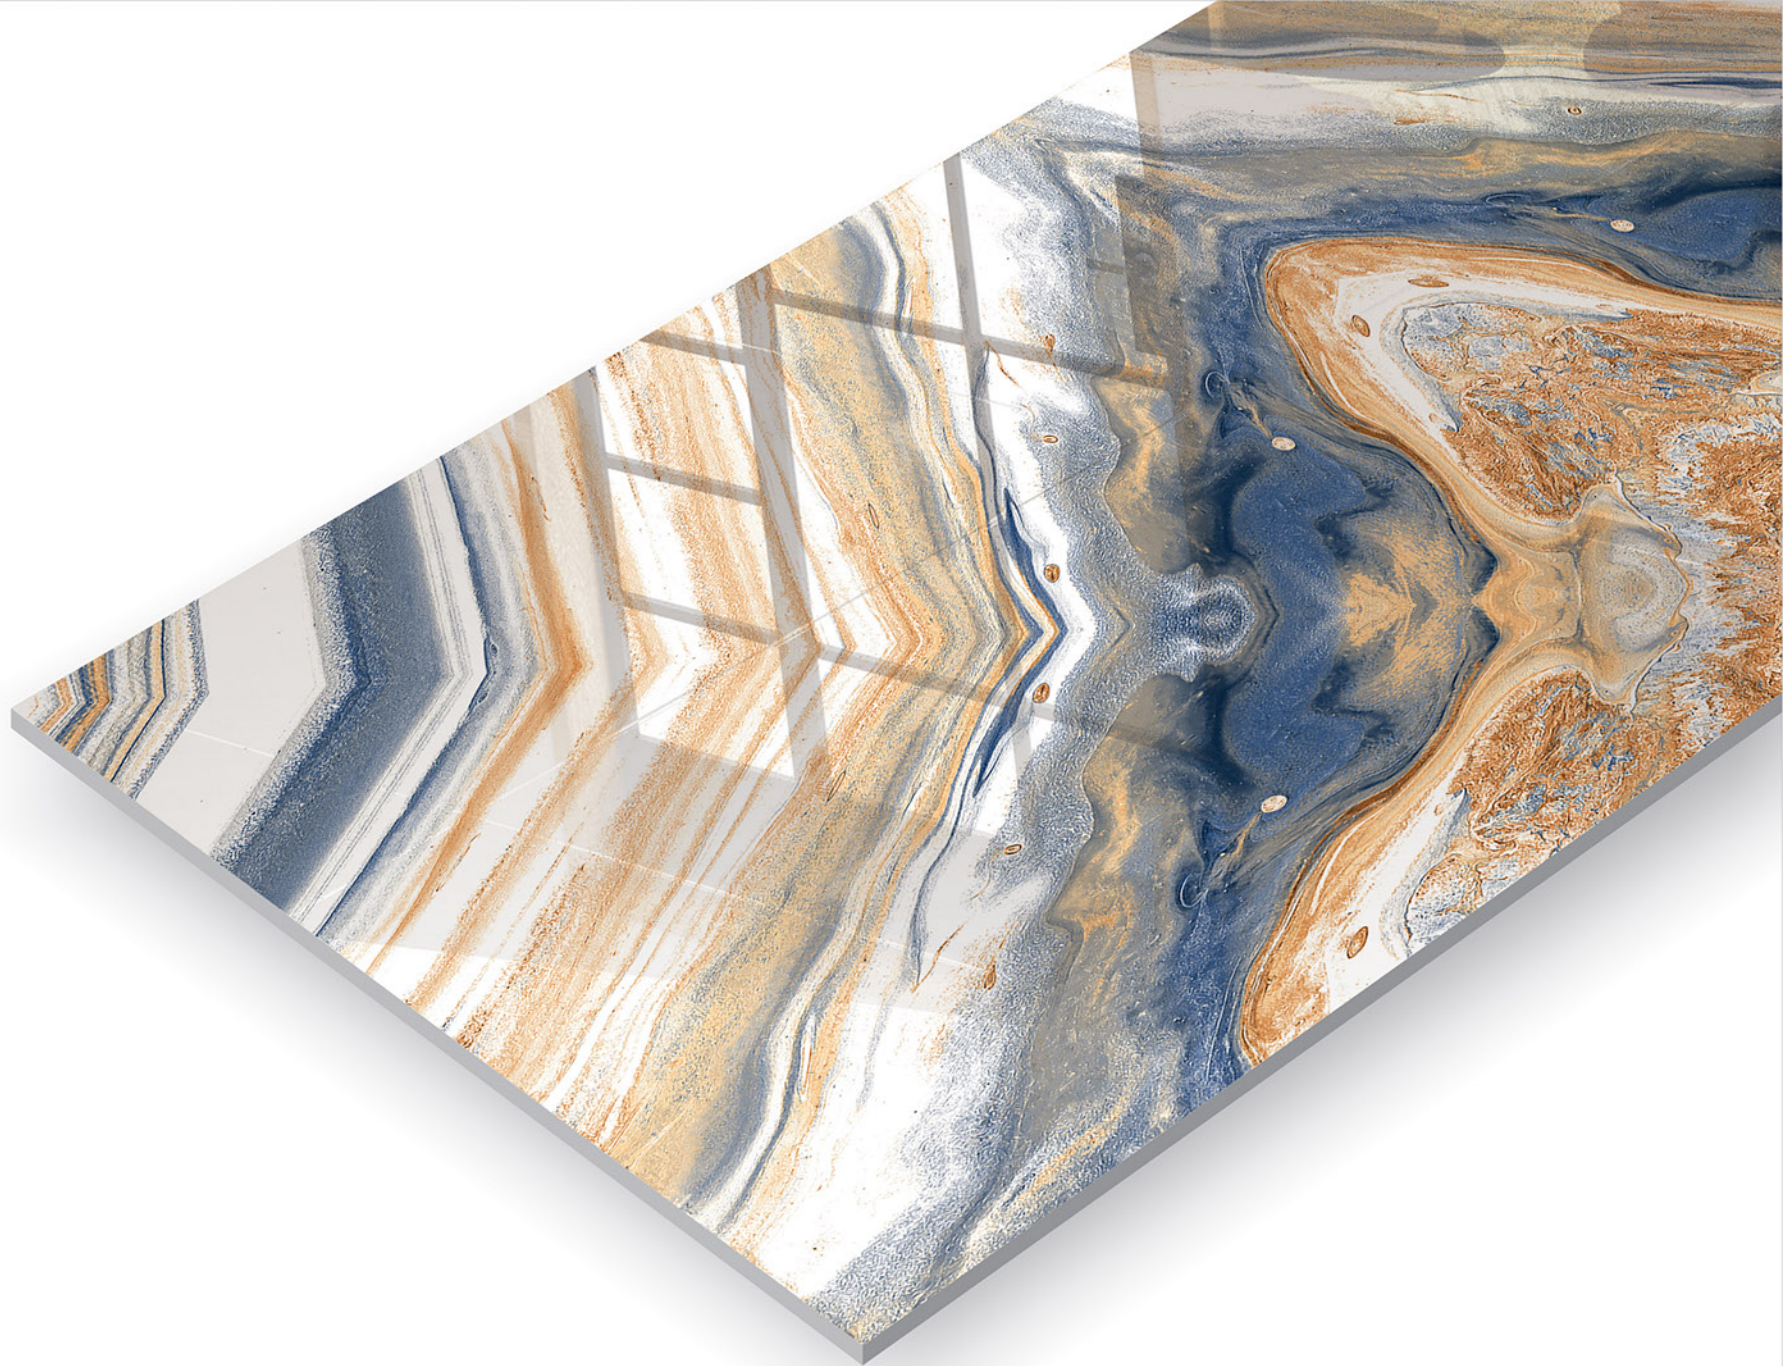

**600x
1200mm**

Lemzon®
MAGNIFICAT SURFACE

Lemzon[®]
MAGNIFICAT SURFACE

**matrix
oro**

**600x
1200mm**

 Finish: **GLOSSY**

elegance
blue

600x
1200mm